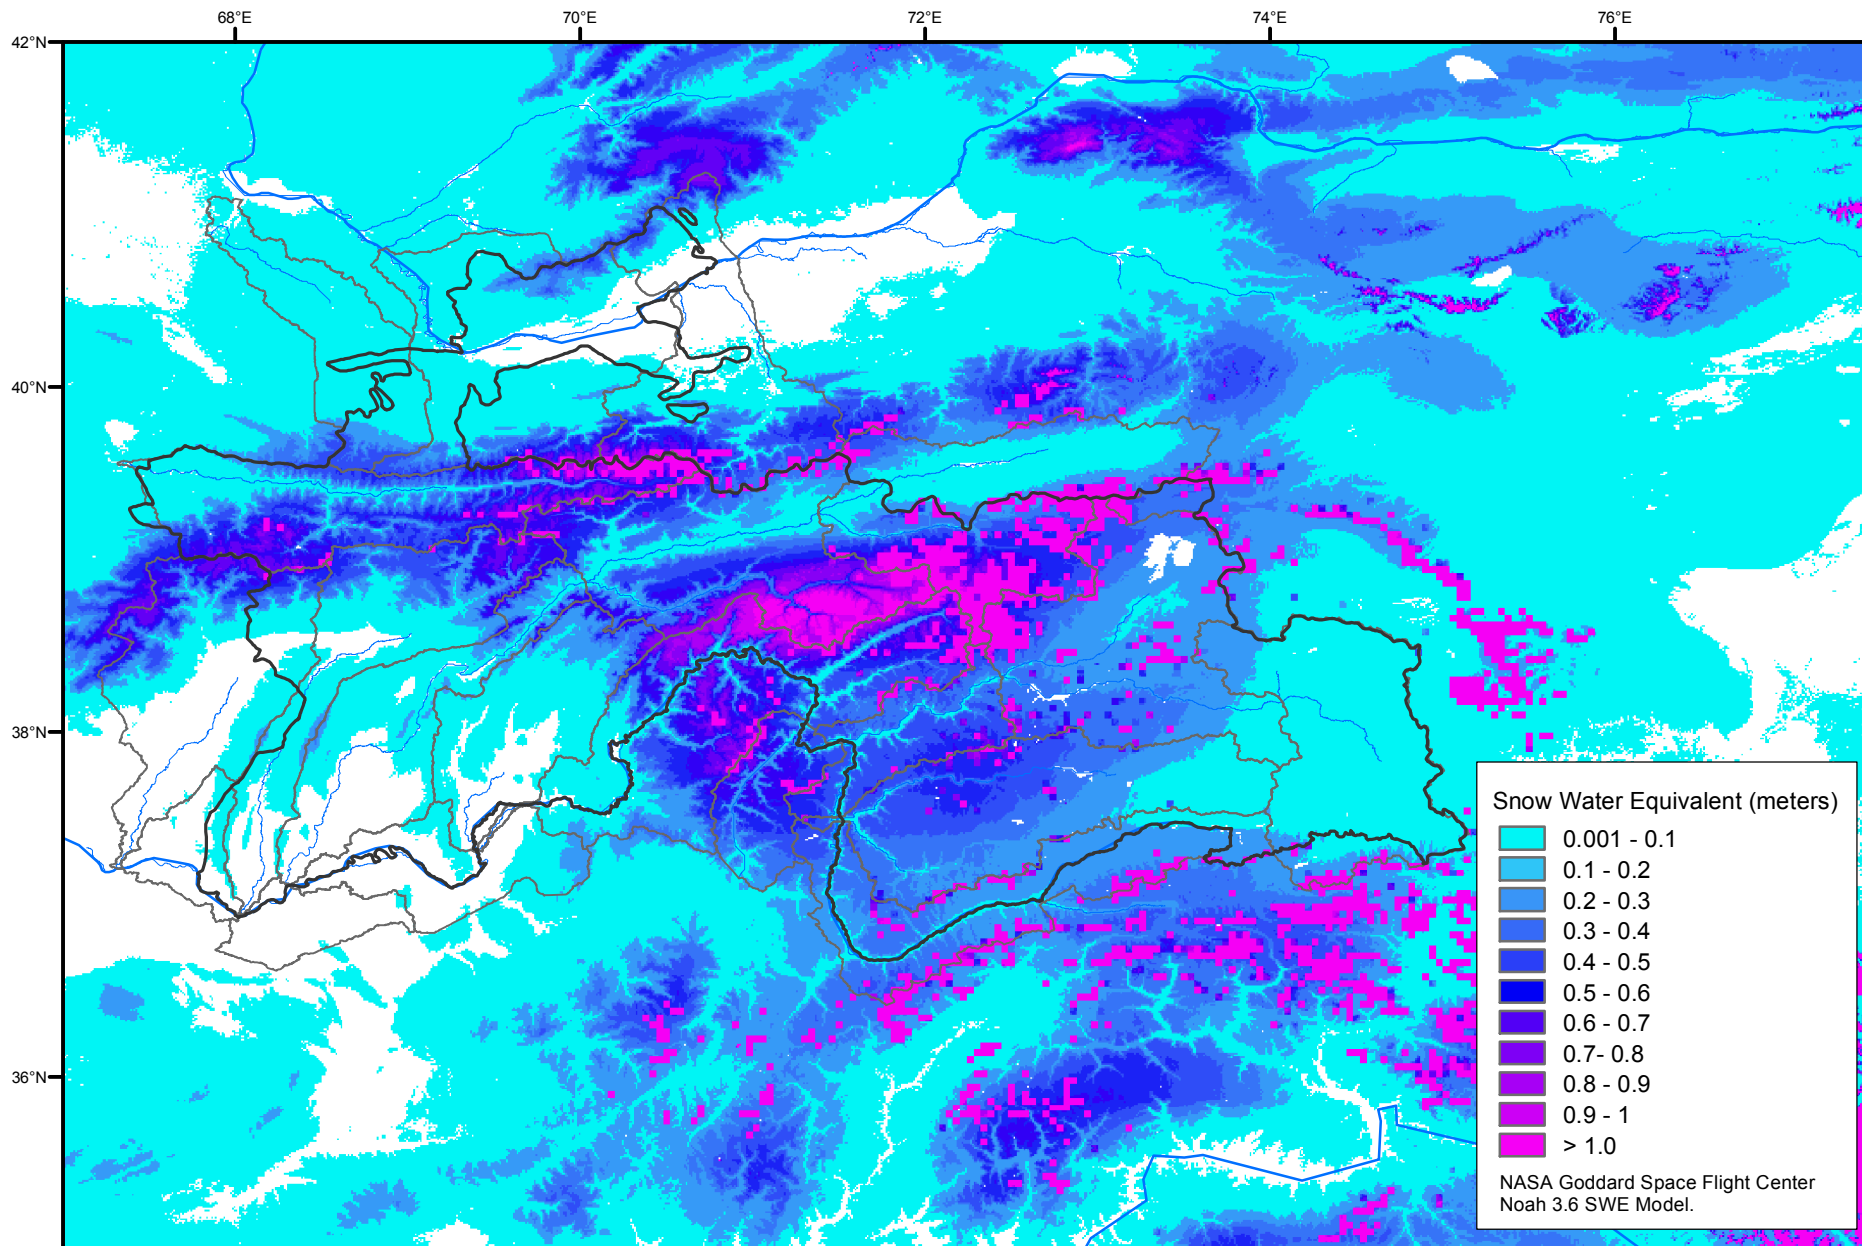

# Snow Water Equivalent by Basin

February 01, 2012

Map created by USGS/EROS