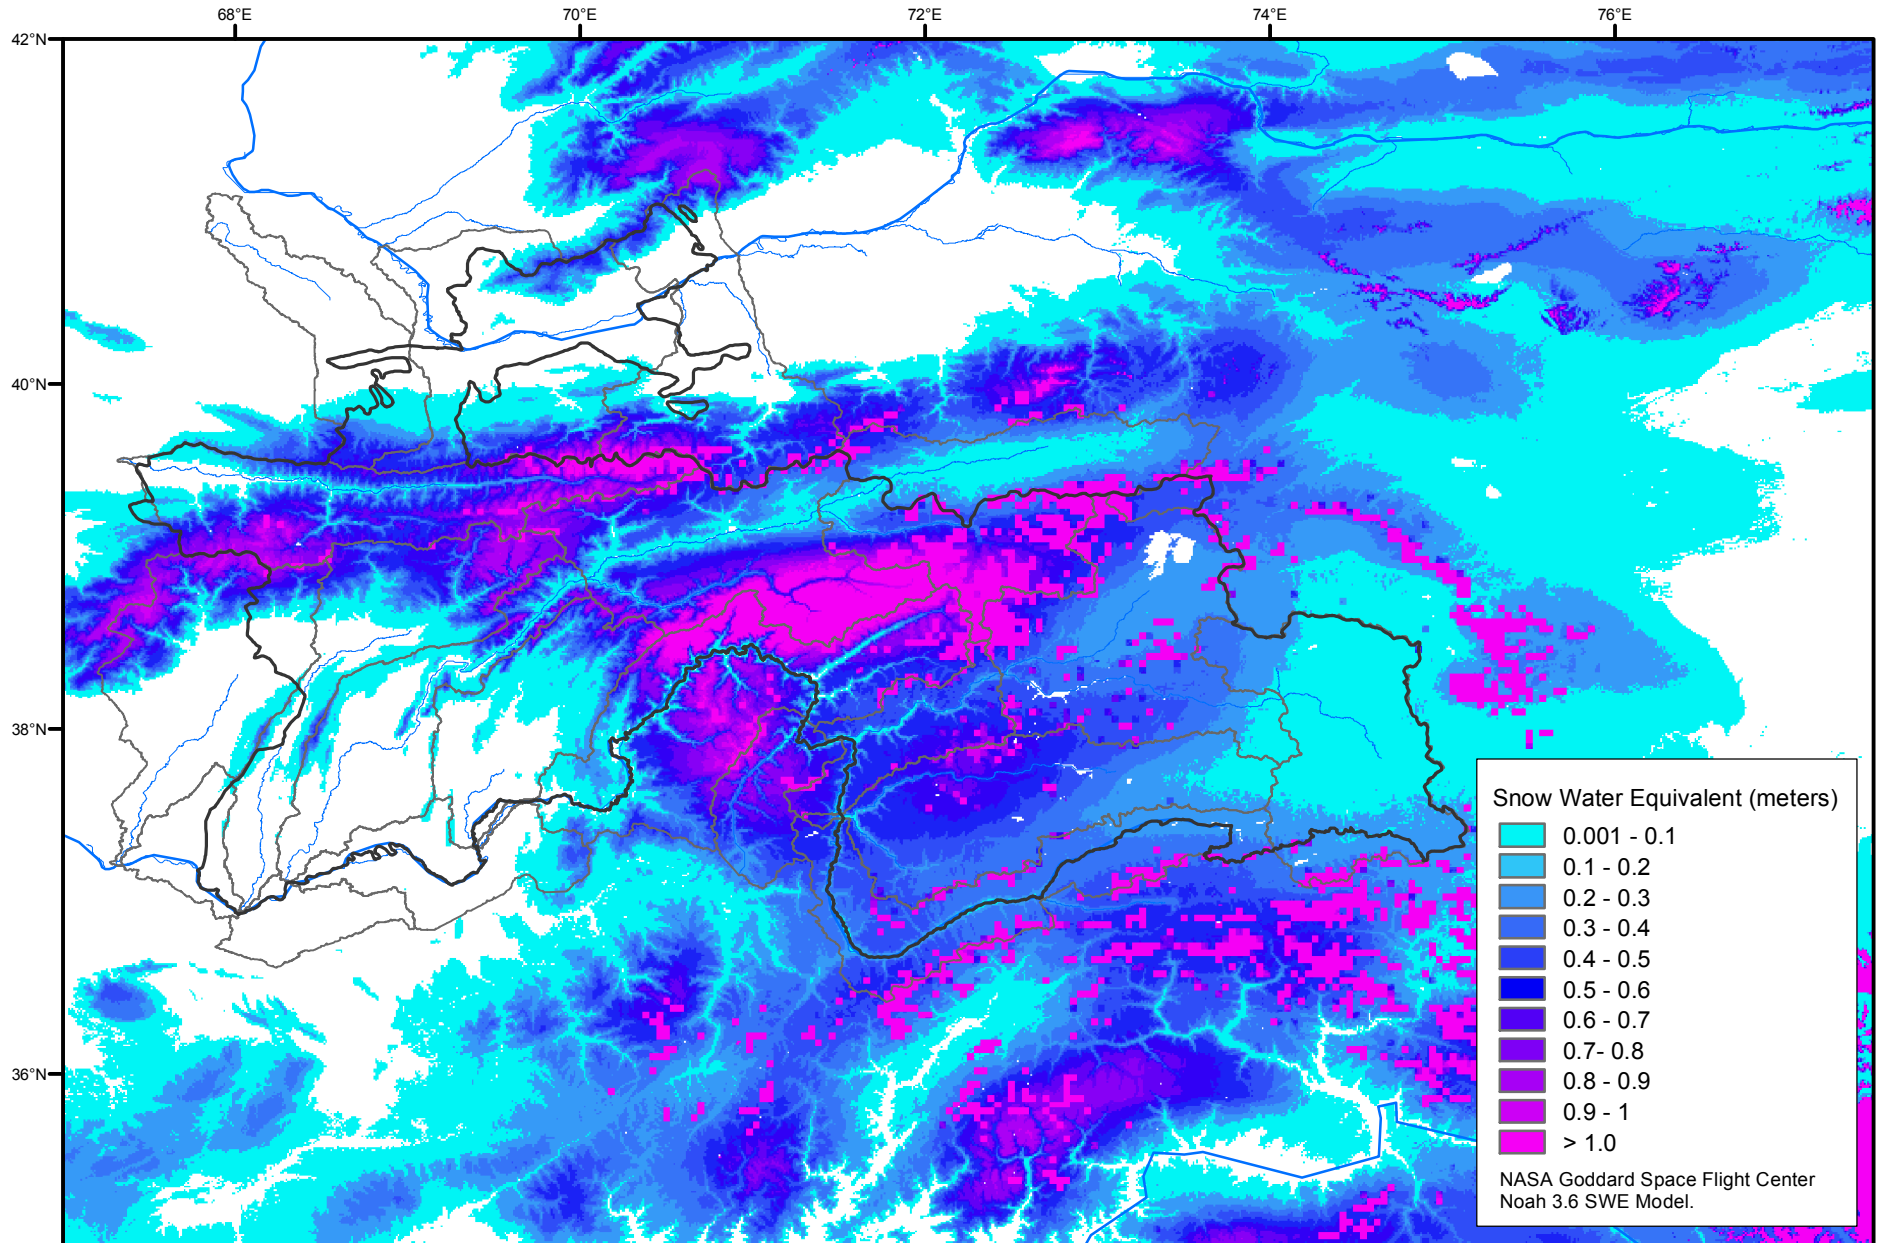

Snow Water Equivalent by Basin

March 09, 2012

Map created by USGS/EROS