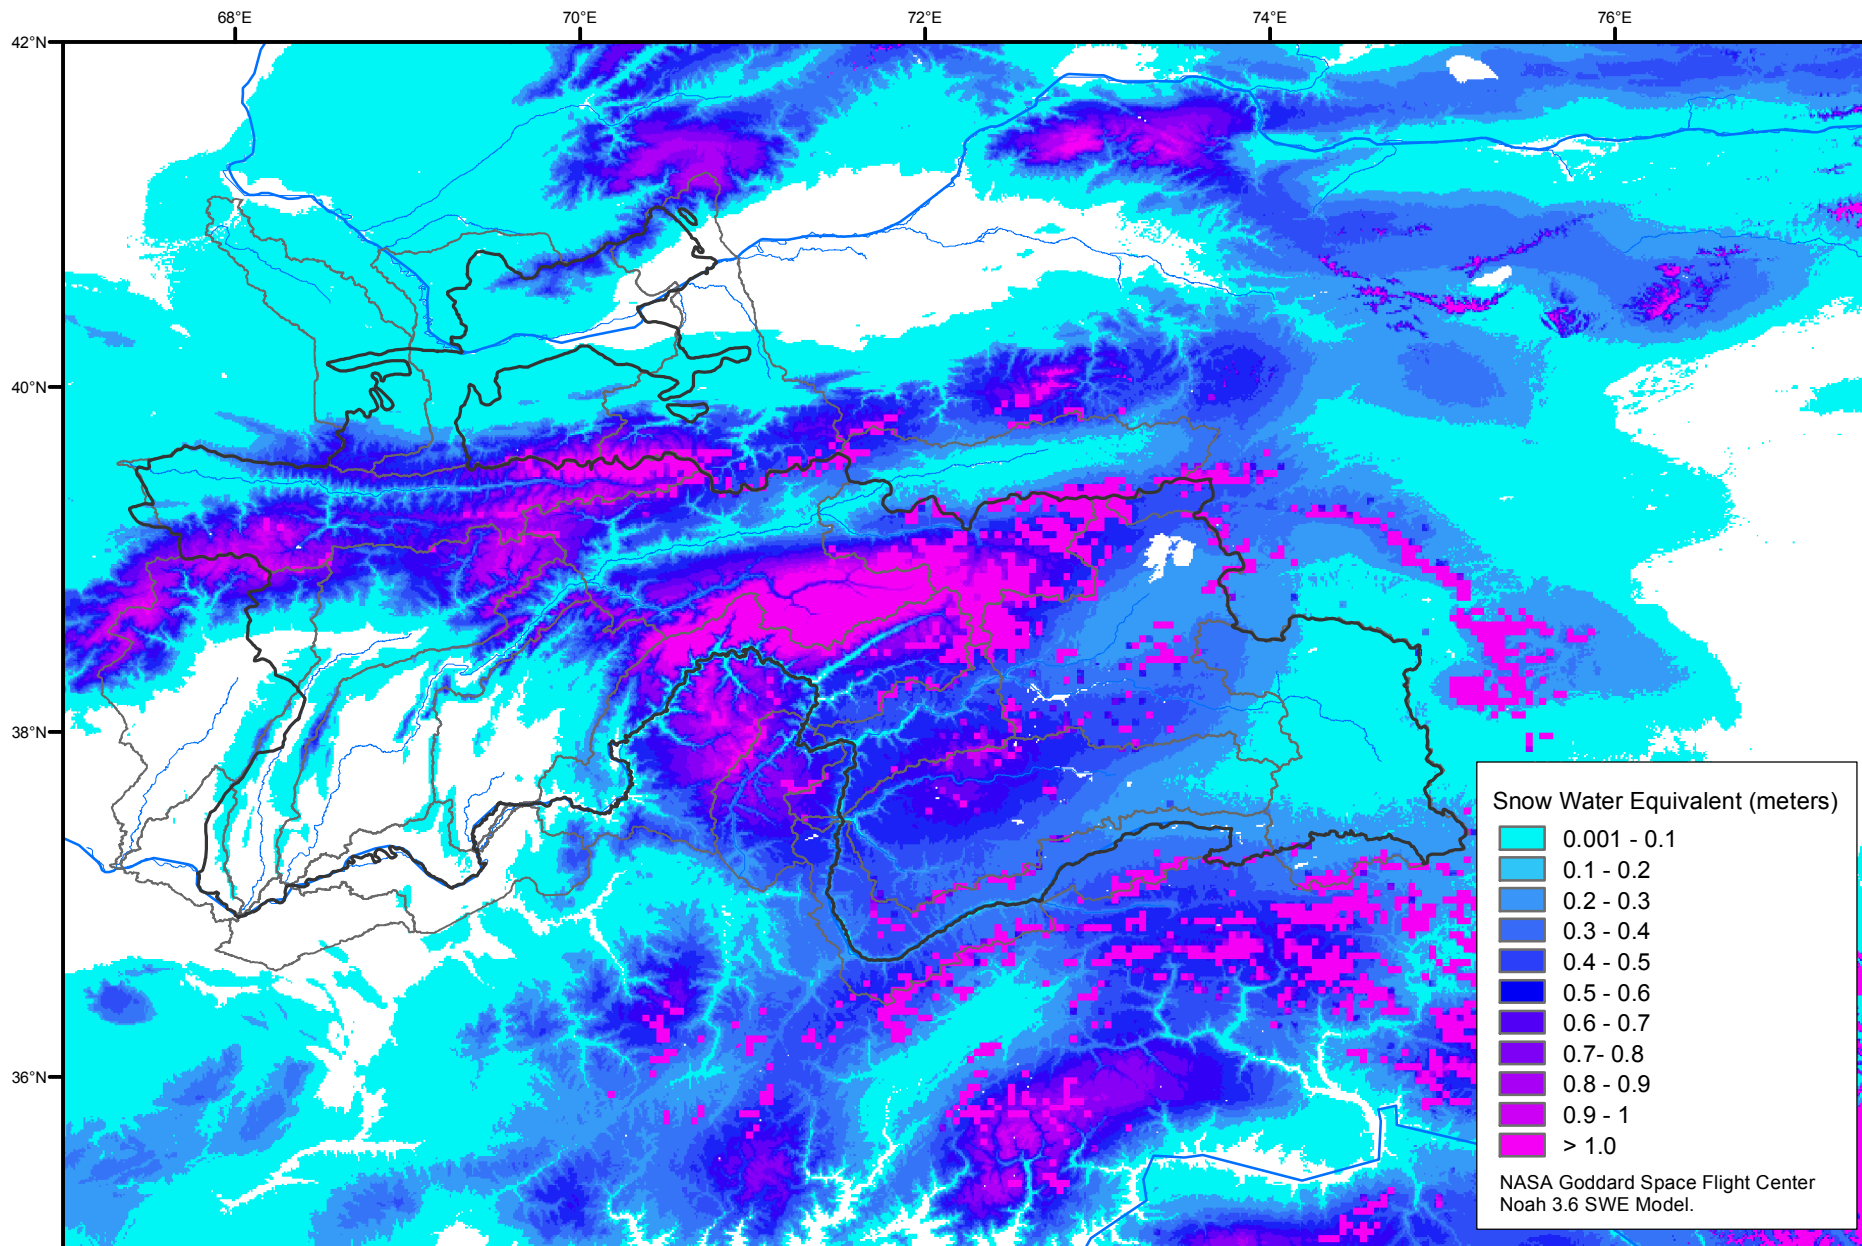

Snow Water Equivalent by Basin

March 12, 2012

Map created by USGS/EROS