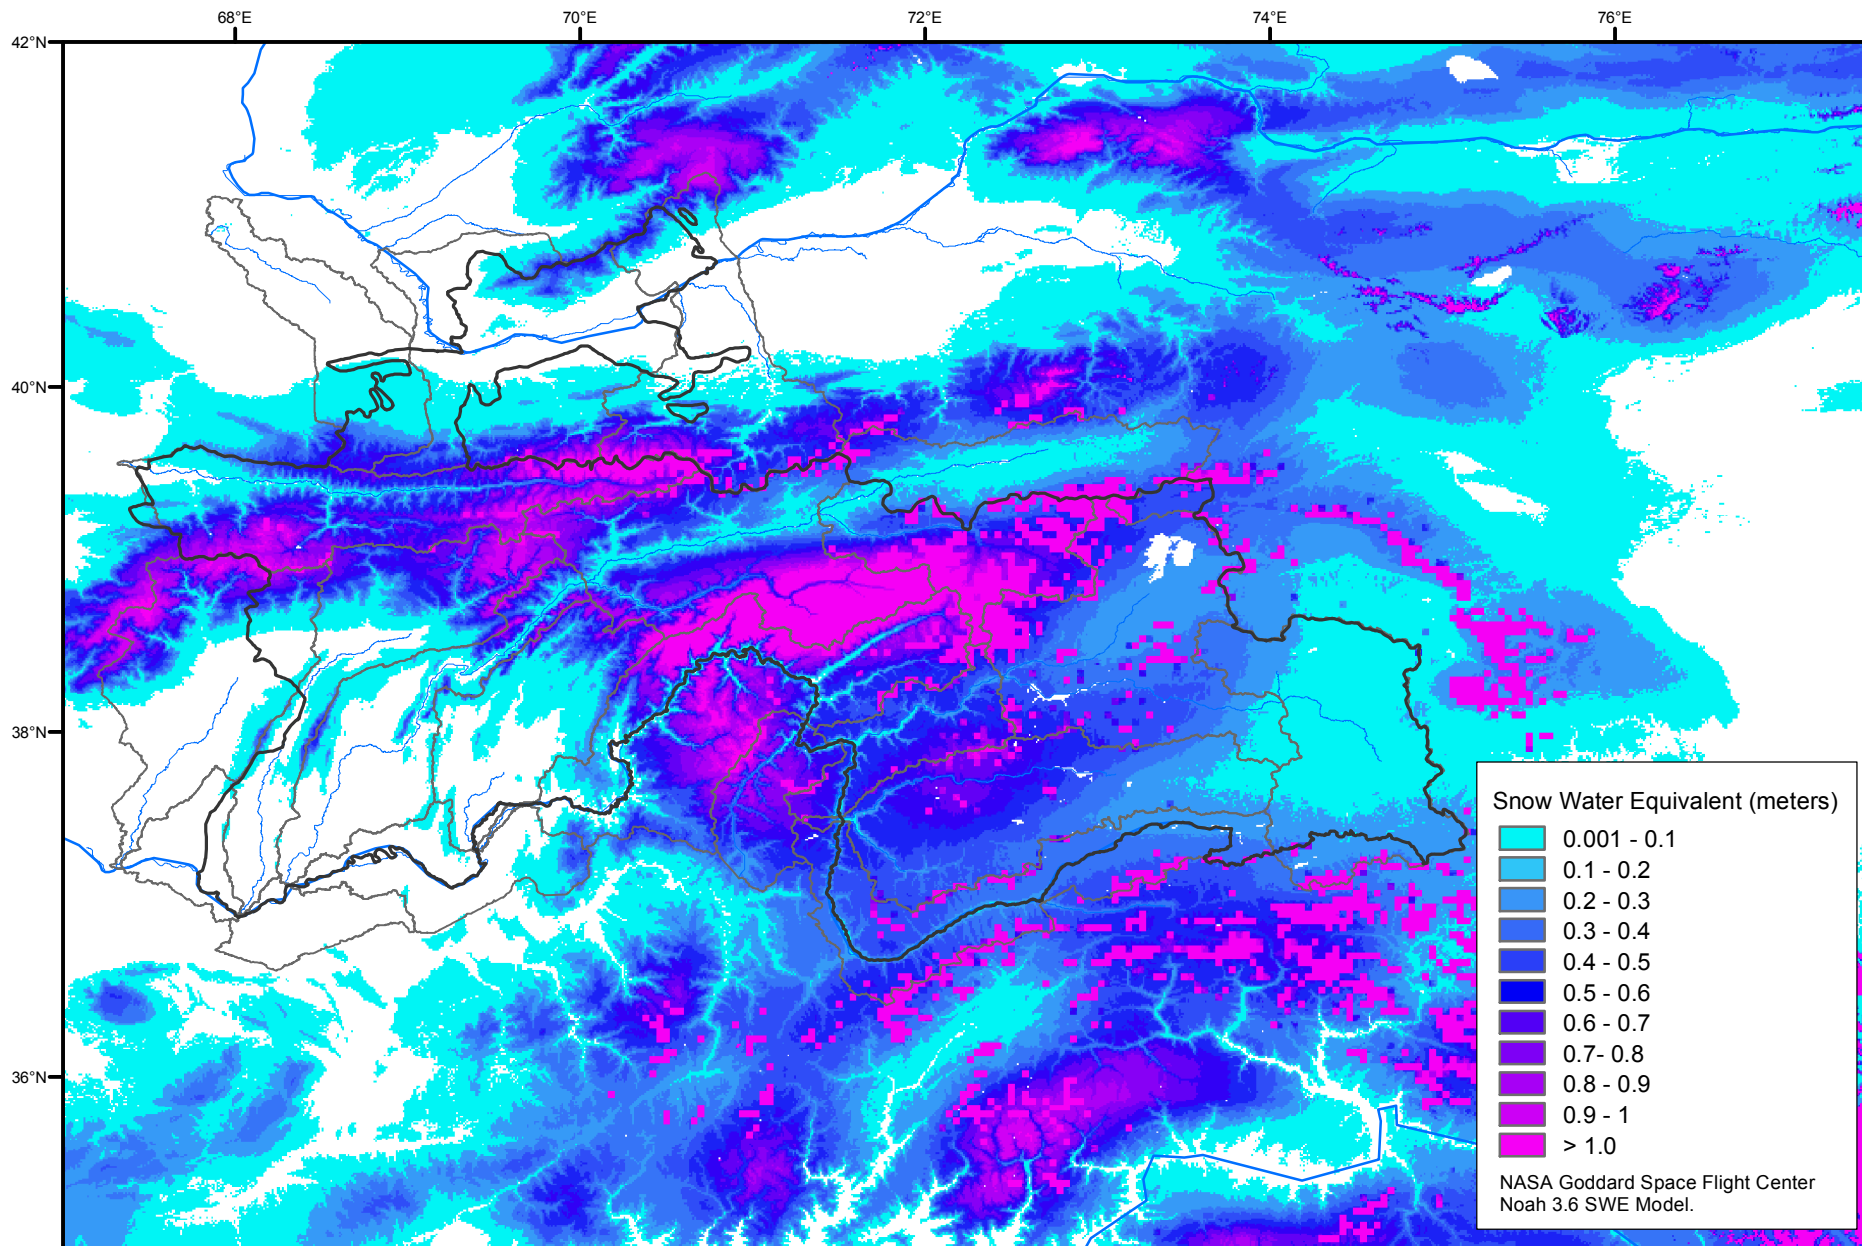

Snow Water Equivalent by Basin

March 16, 2012

Map created by USGS/EROS