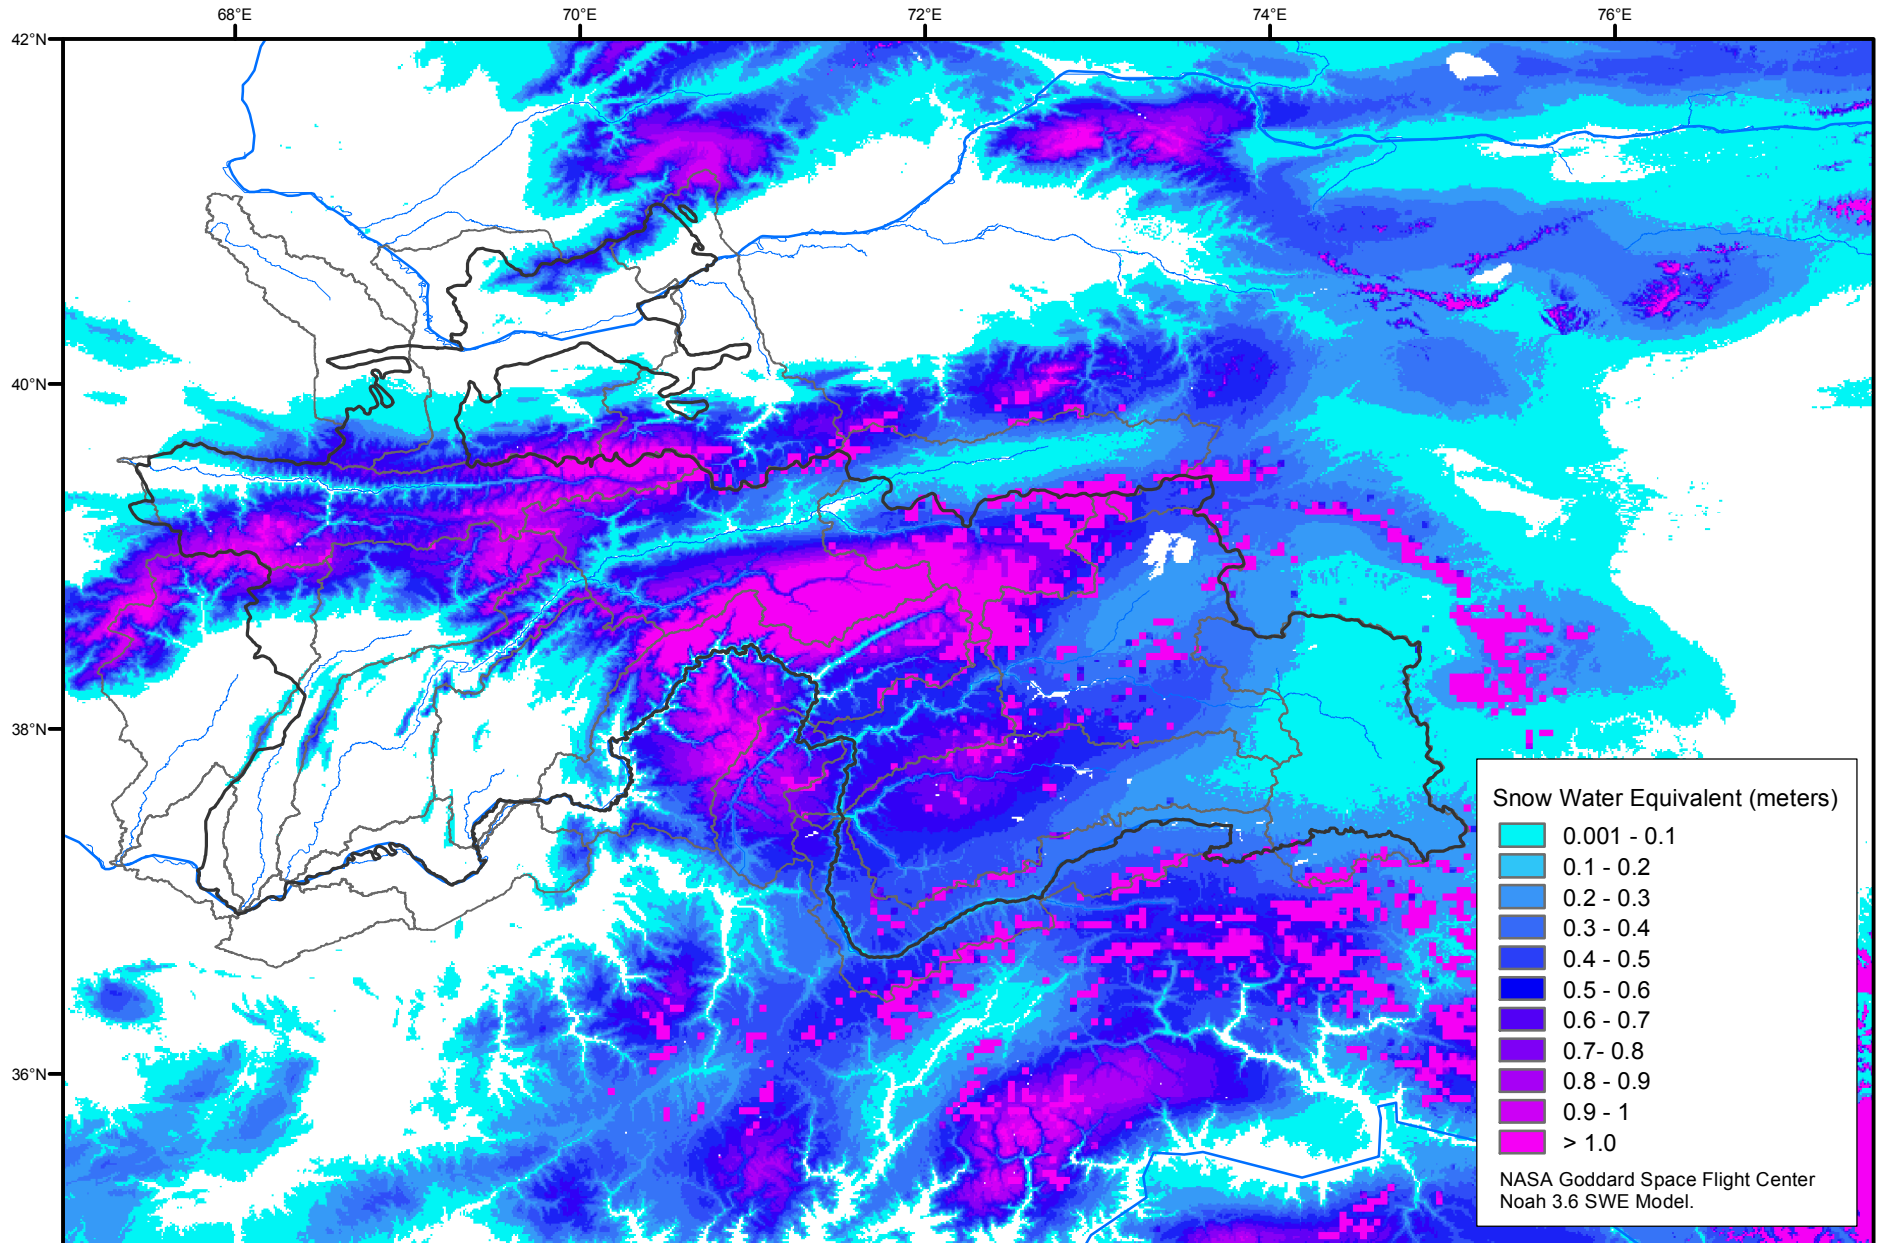

Snow Water Equivalent by Basin

March 18, 2012

Map created by USGS/EROS