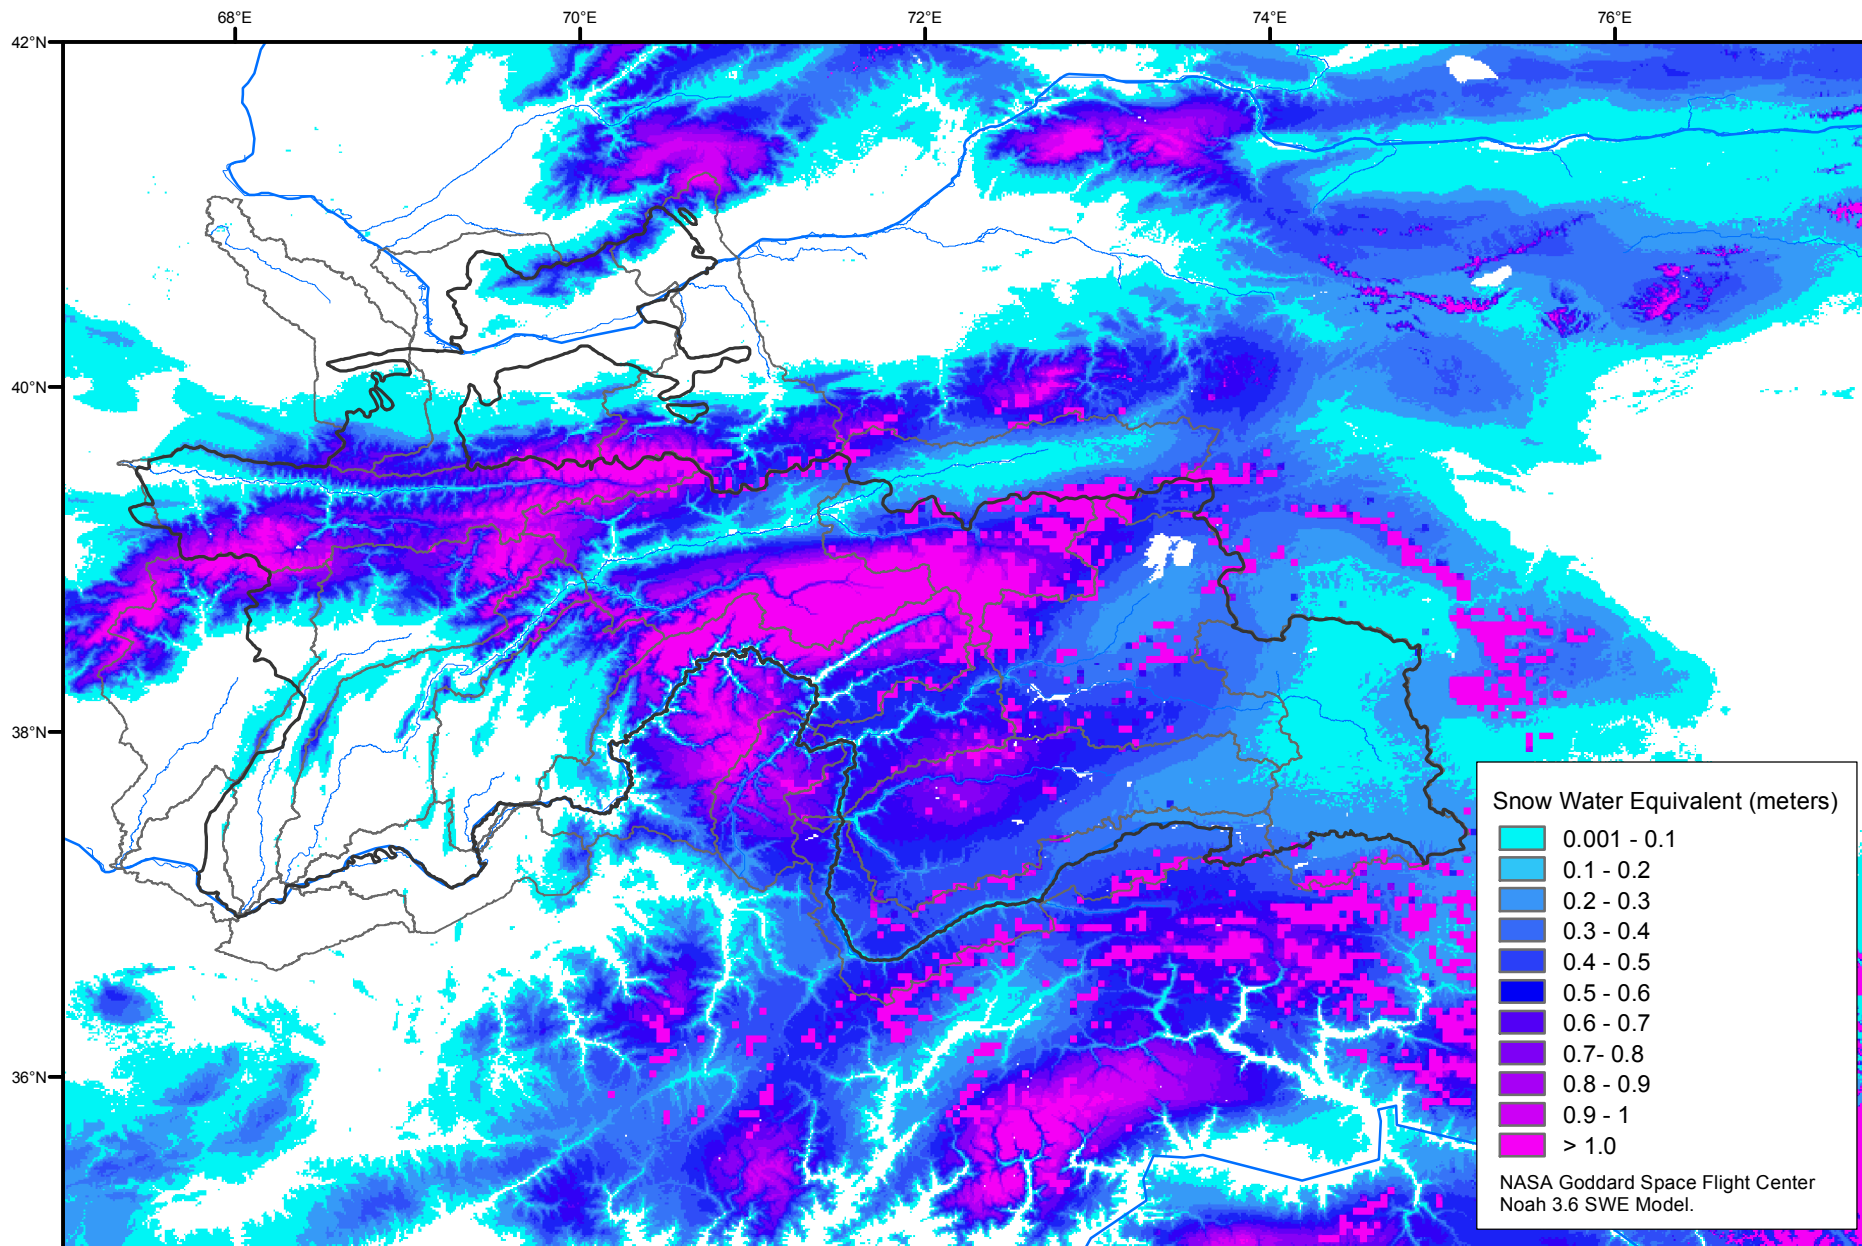

# Snow Water Equivalent by Basin

March 25, 2012

Map created by USGS/EROS