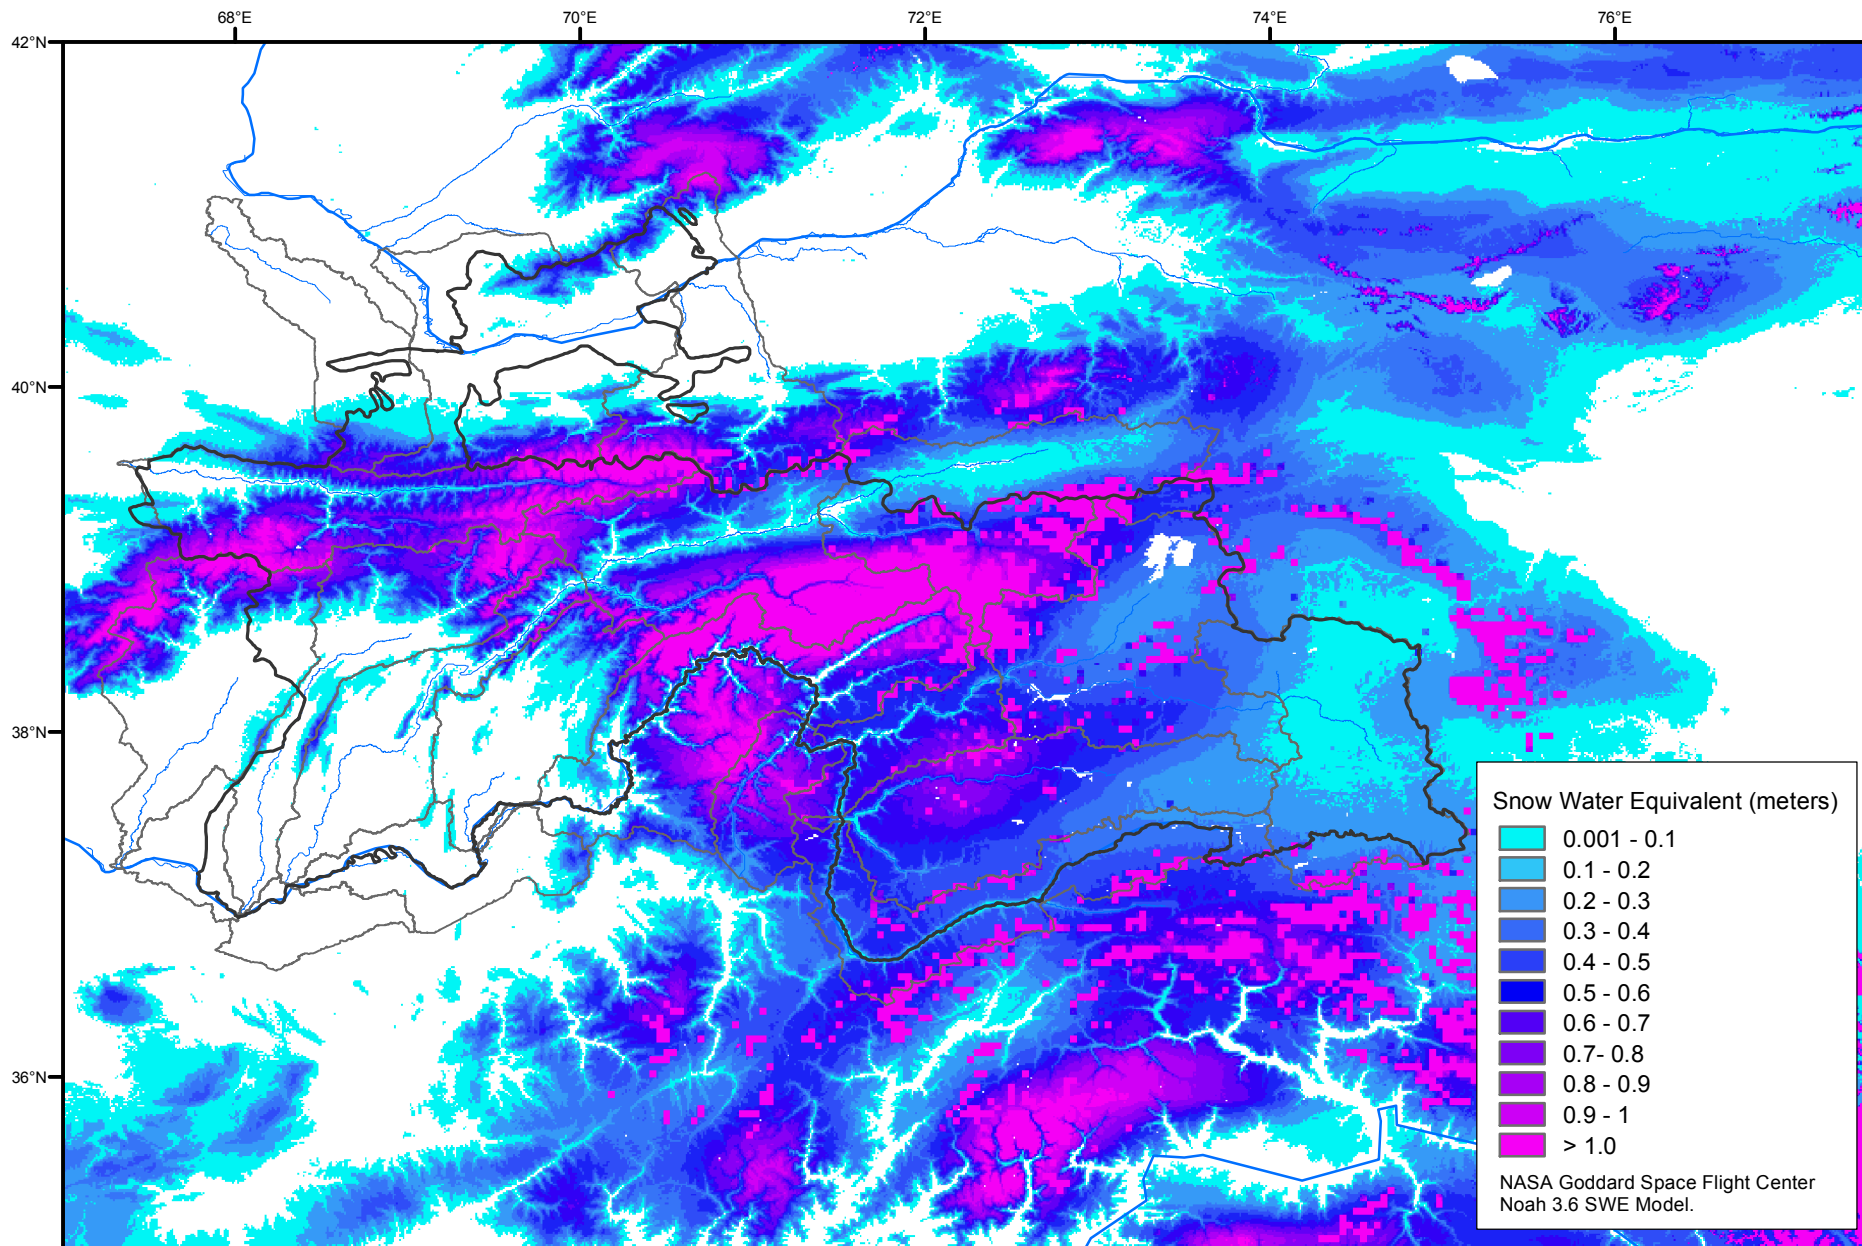

Snow Water Equivalent by Basin

March 26, 2012

Map created by USGS/EROS