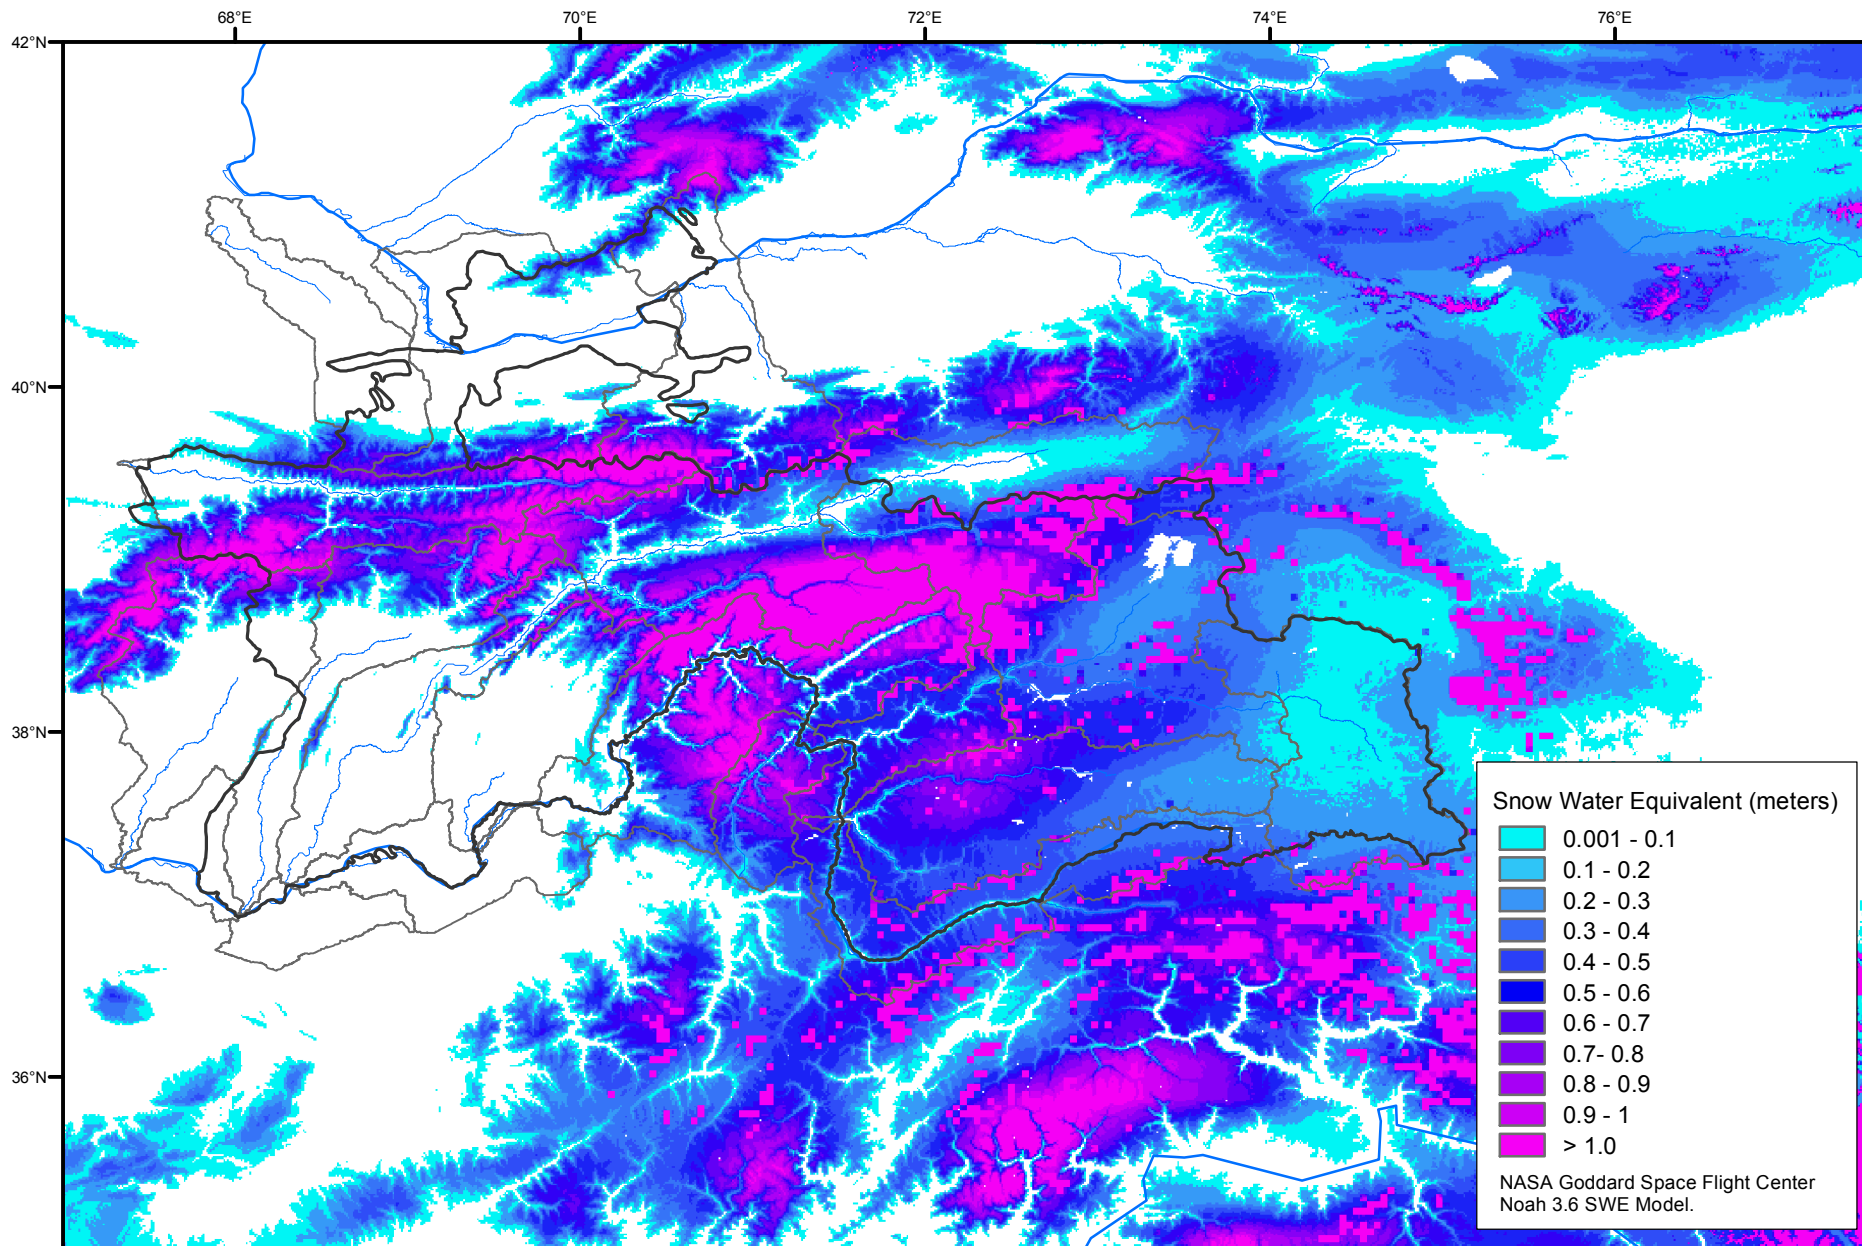

Snow Water Equivalent by Basin

April 02, 2012

Map created by USGS/EROS