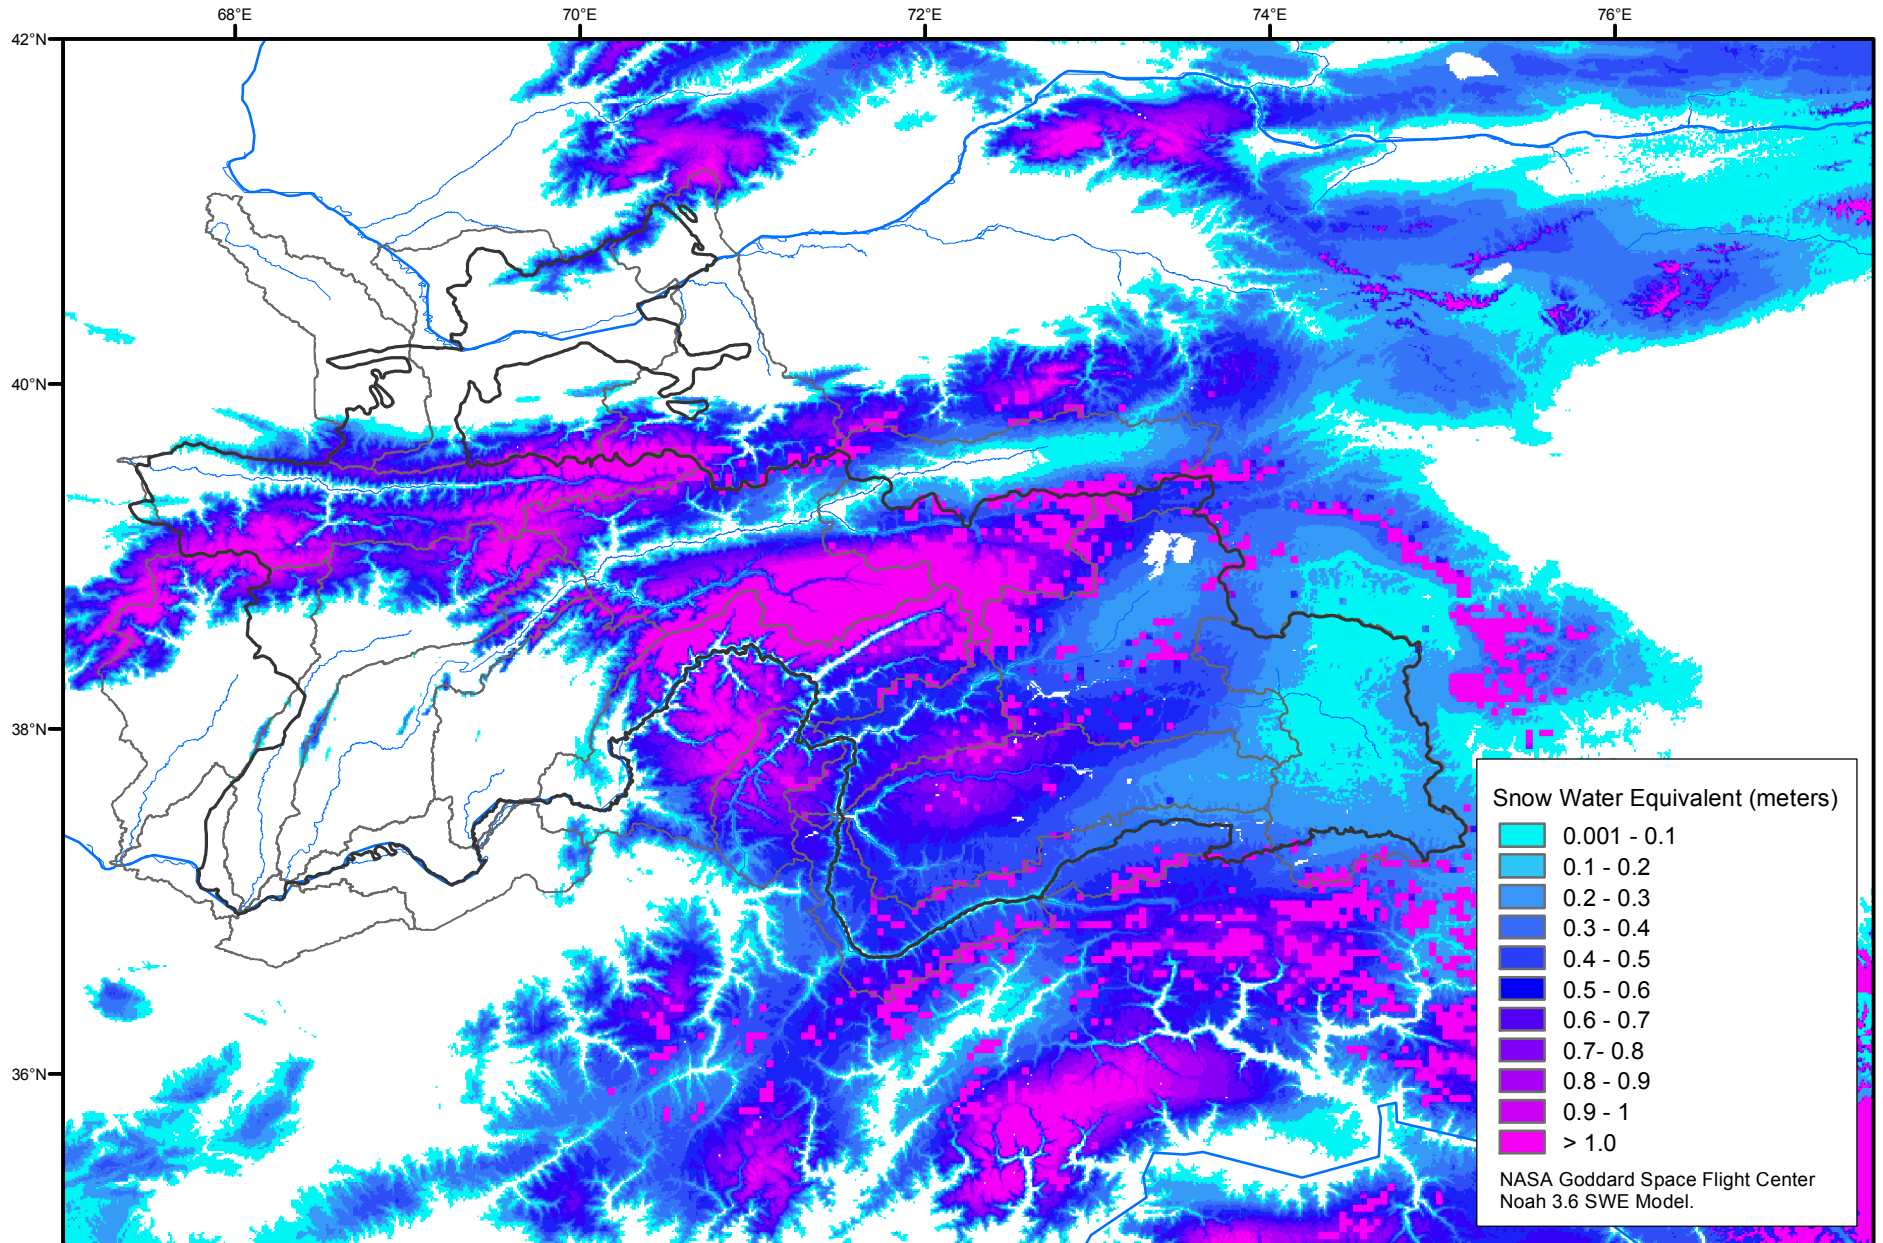

# Snow Water Equivalent by Basin

April 03, 2012

Map created by USGS/EROS