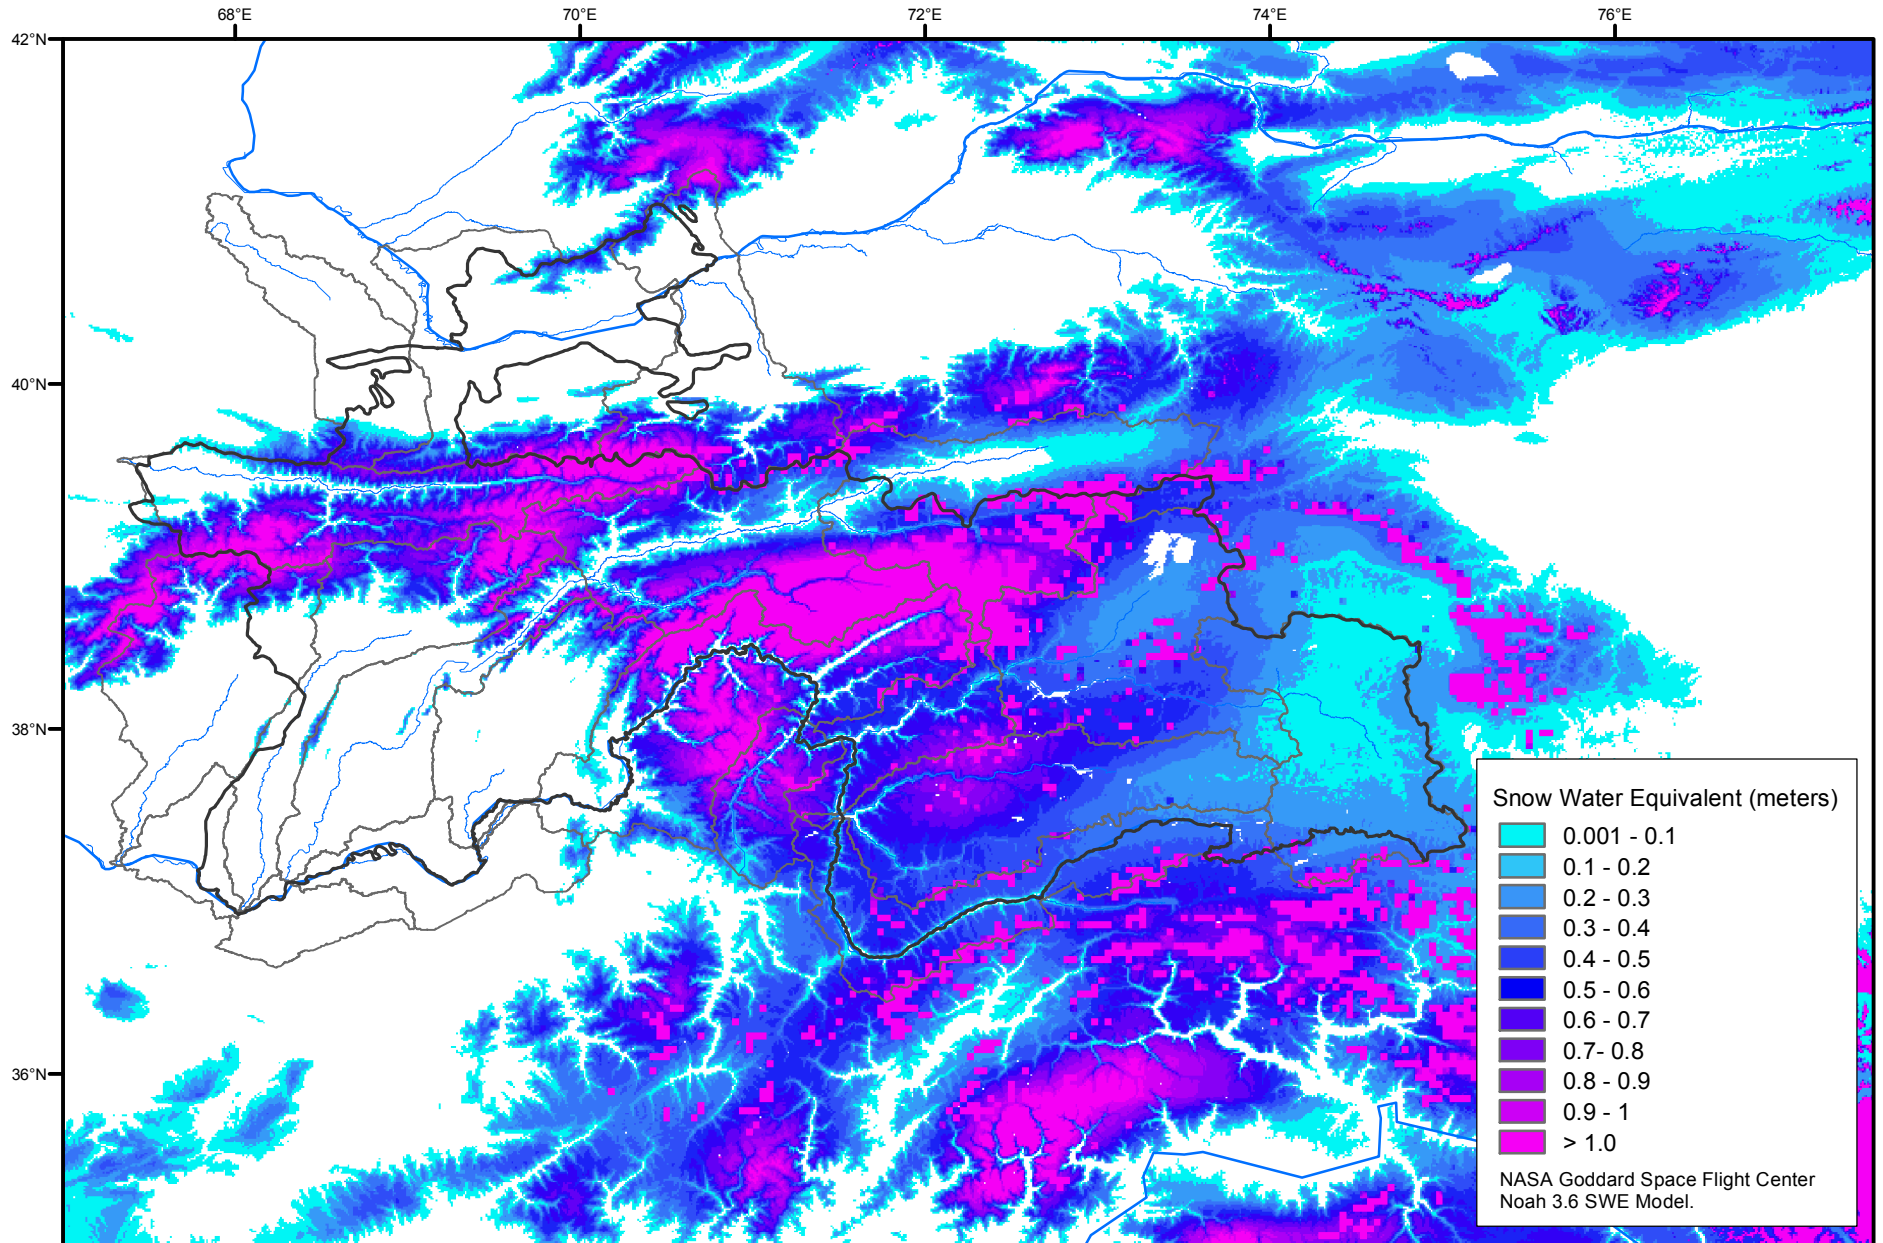

Snow Water Equivalent by Basin

April 05, 2012

Map created by USGS/EROS