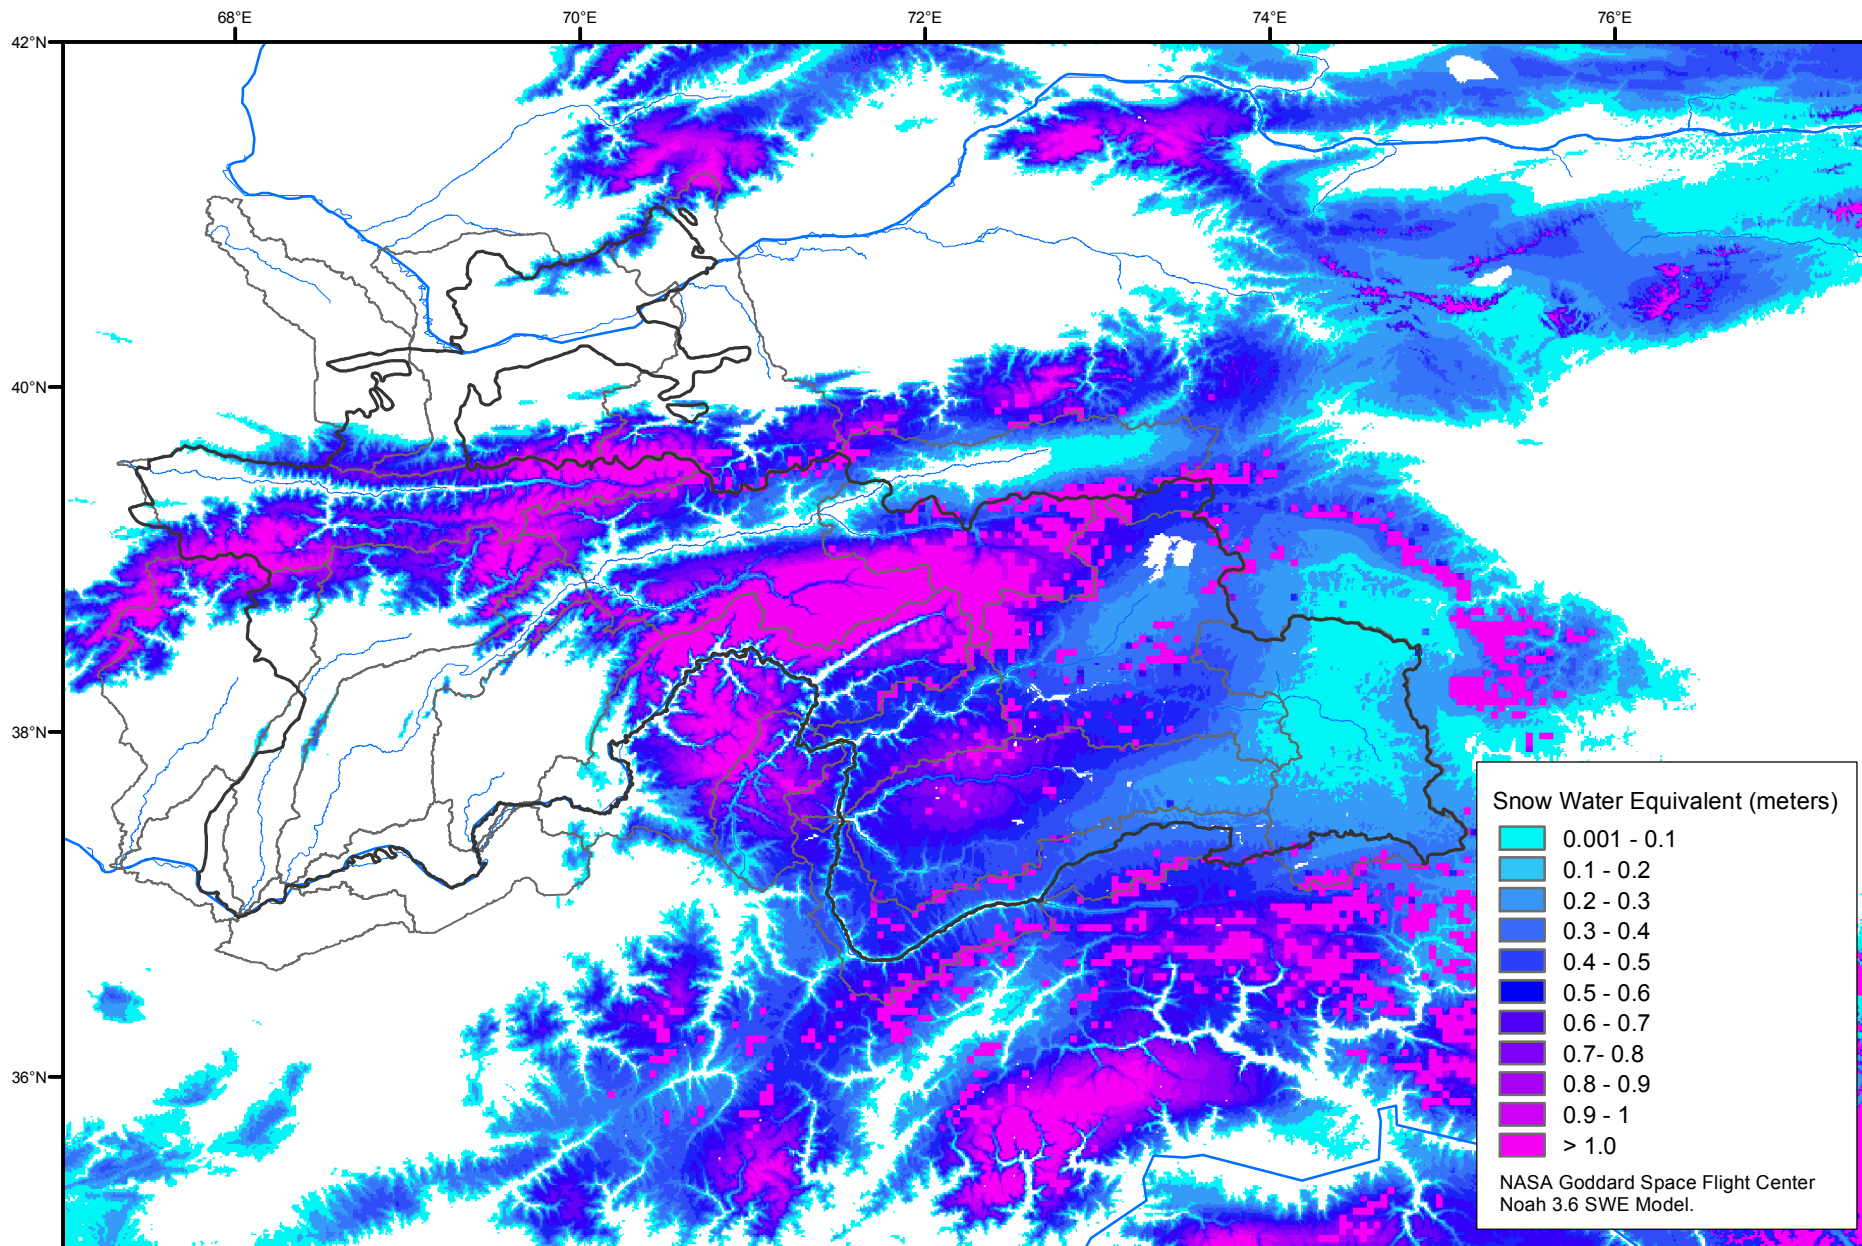

# Snow Water Equivalent by Basin

April 08, 2012

Map created by USGS/EROS