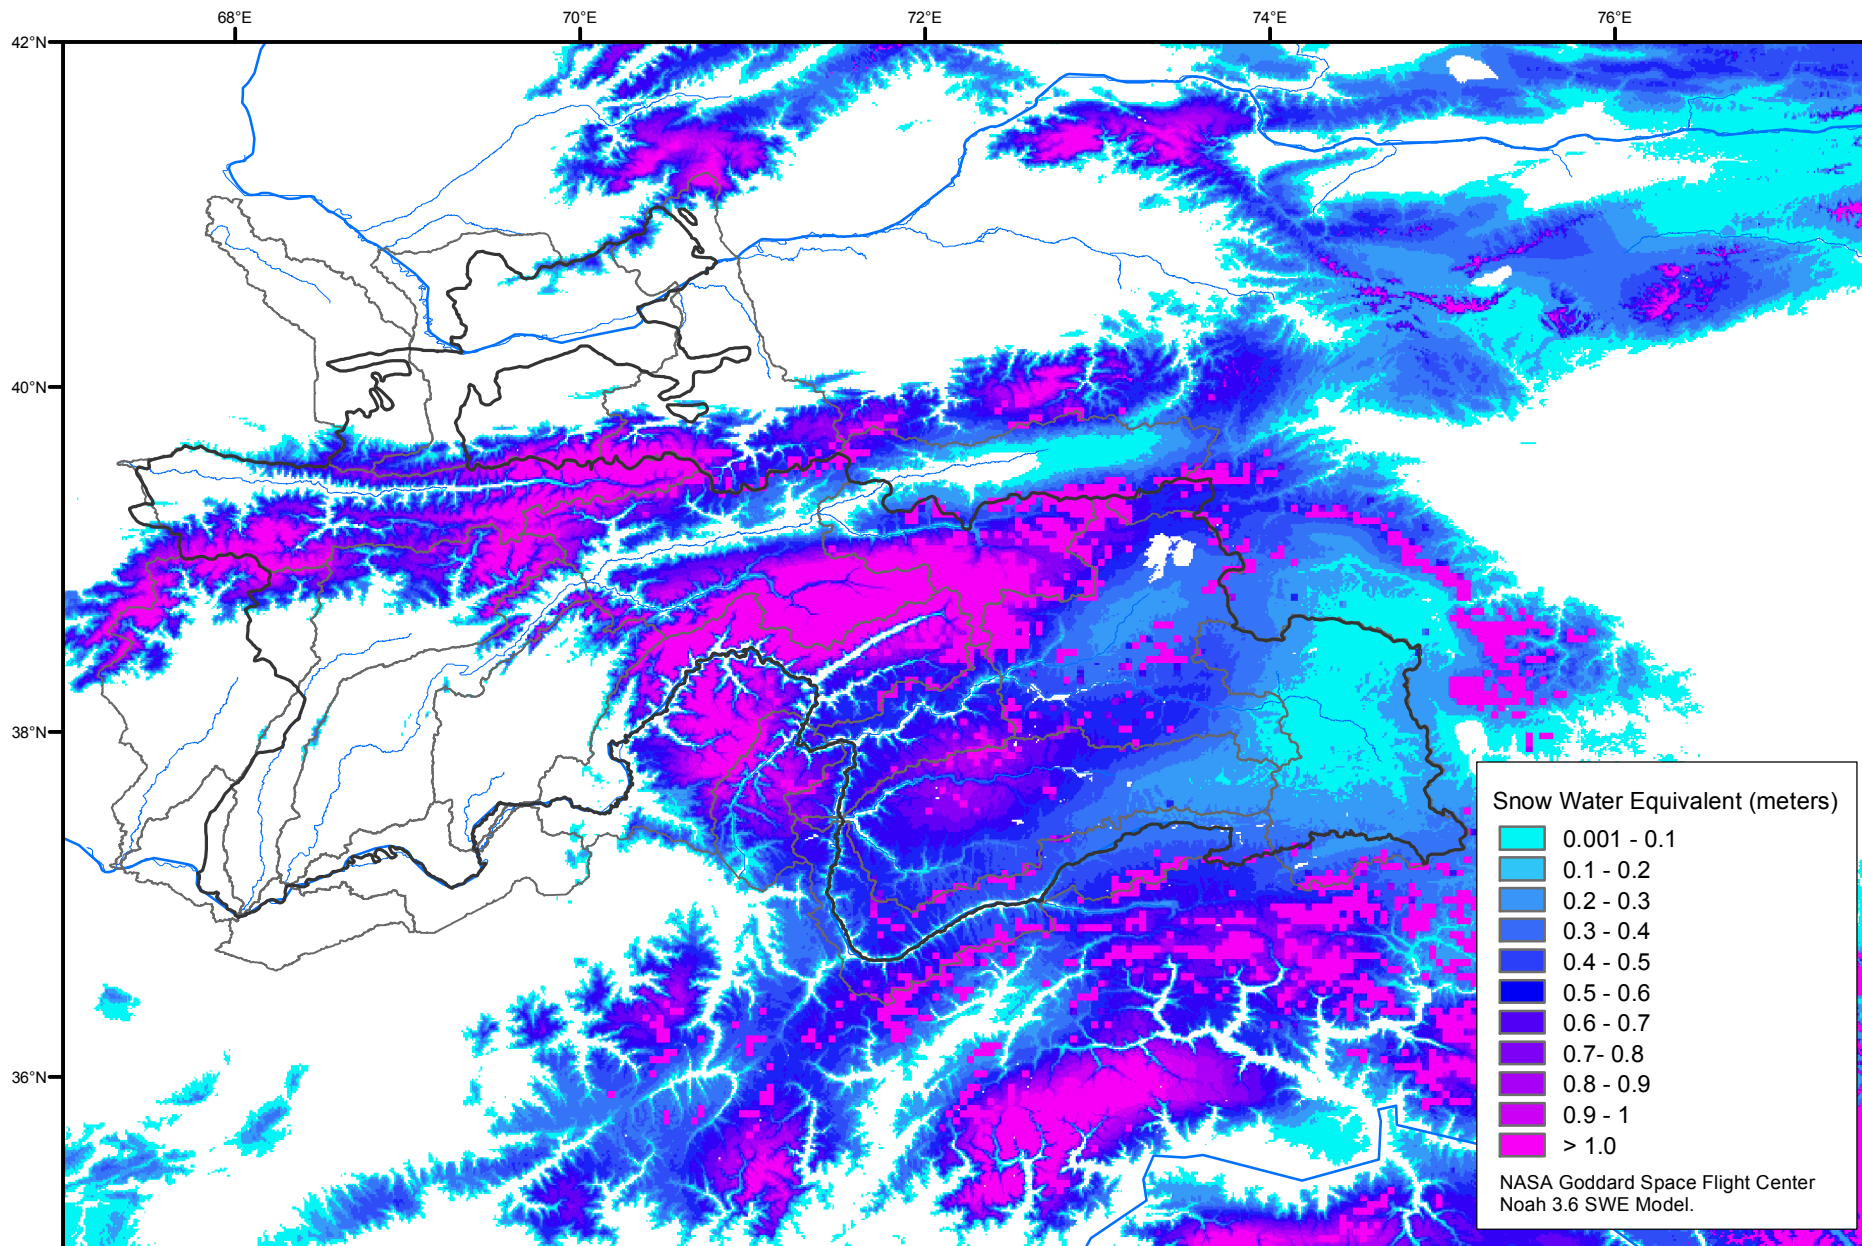

Snow Water Equivalent by Basin

April 14, 2012

Map created by USGS/EROS