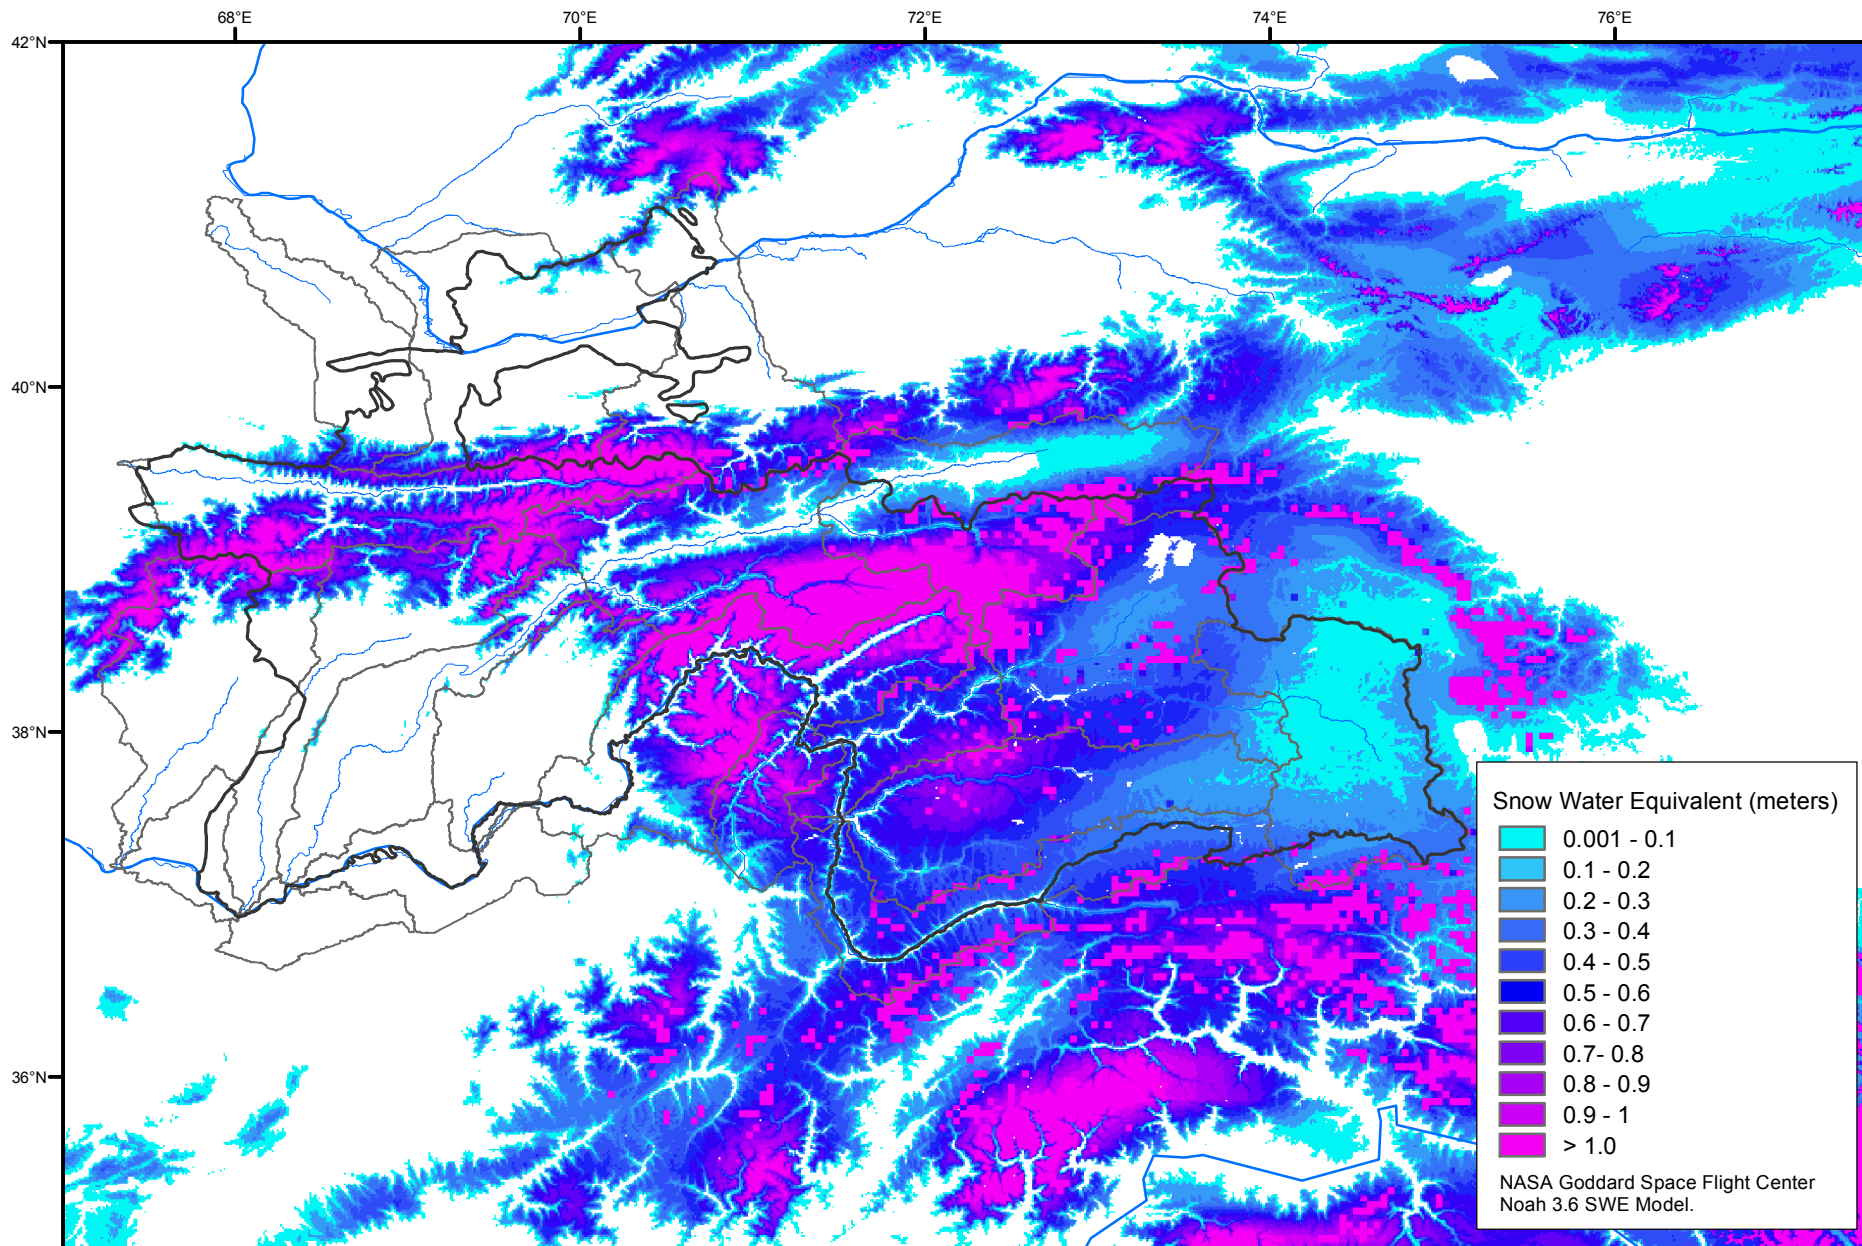

# Snow Water Equivalent by Basin

April 16, 2012

Map created by USGS/EROS