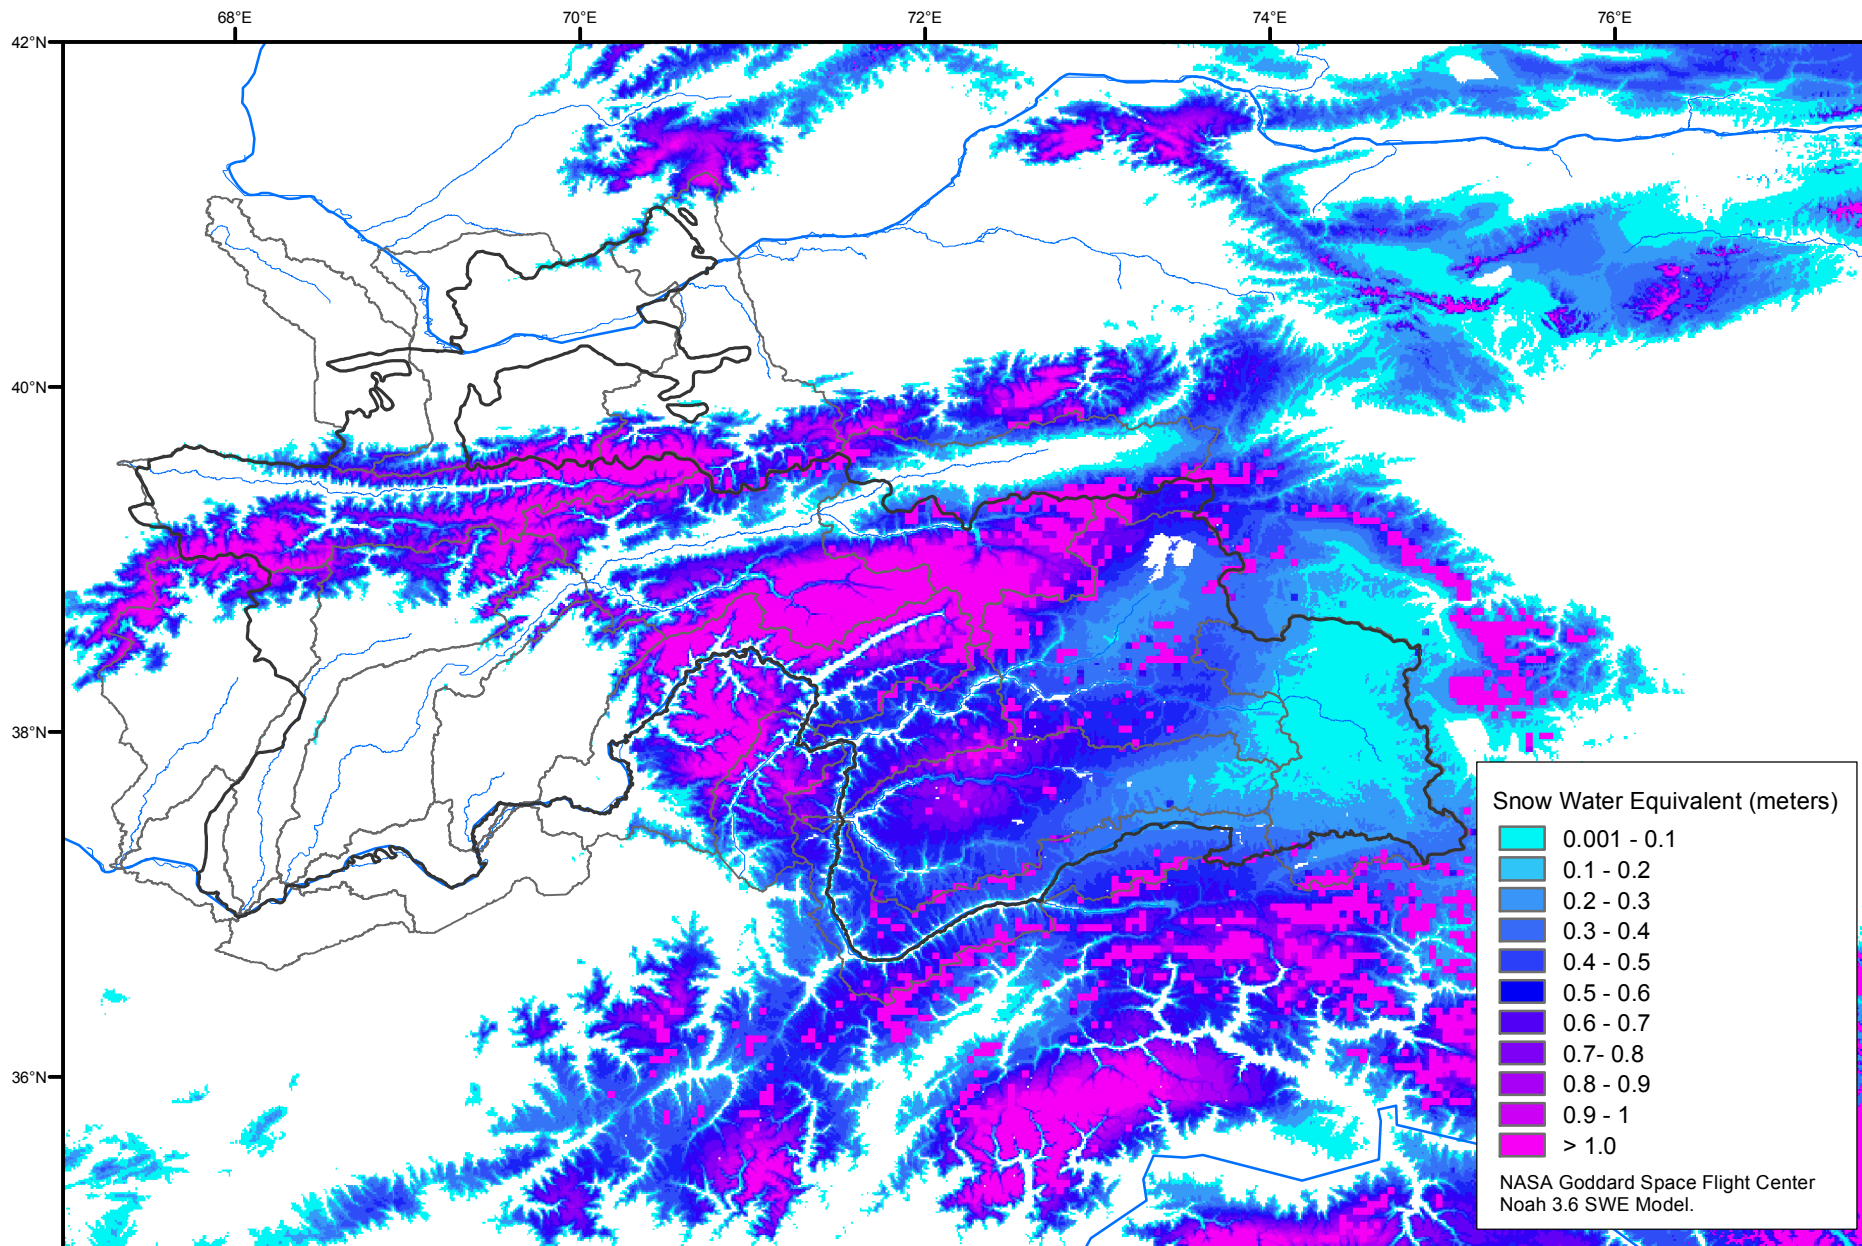

# Snow Water Equivalent by Basin

April 24, 2012

Map created by USGS/EROS