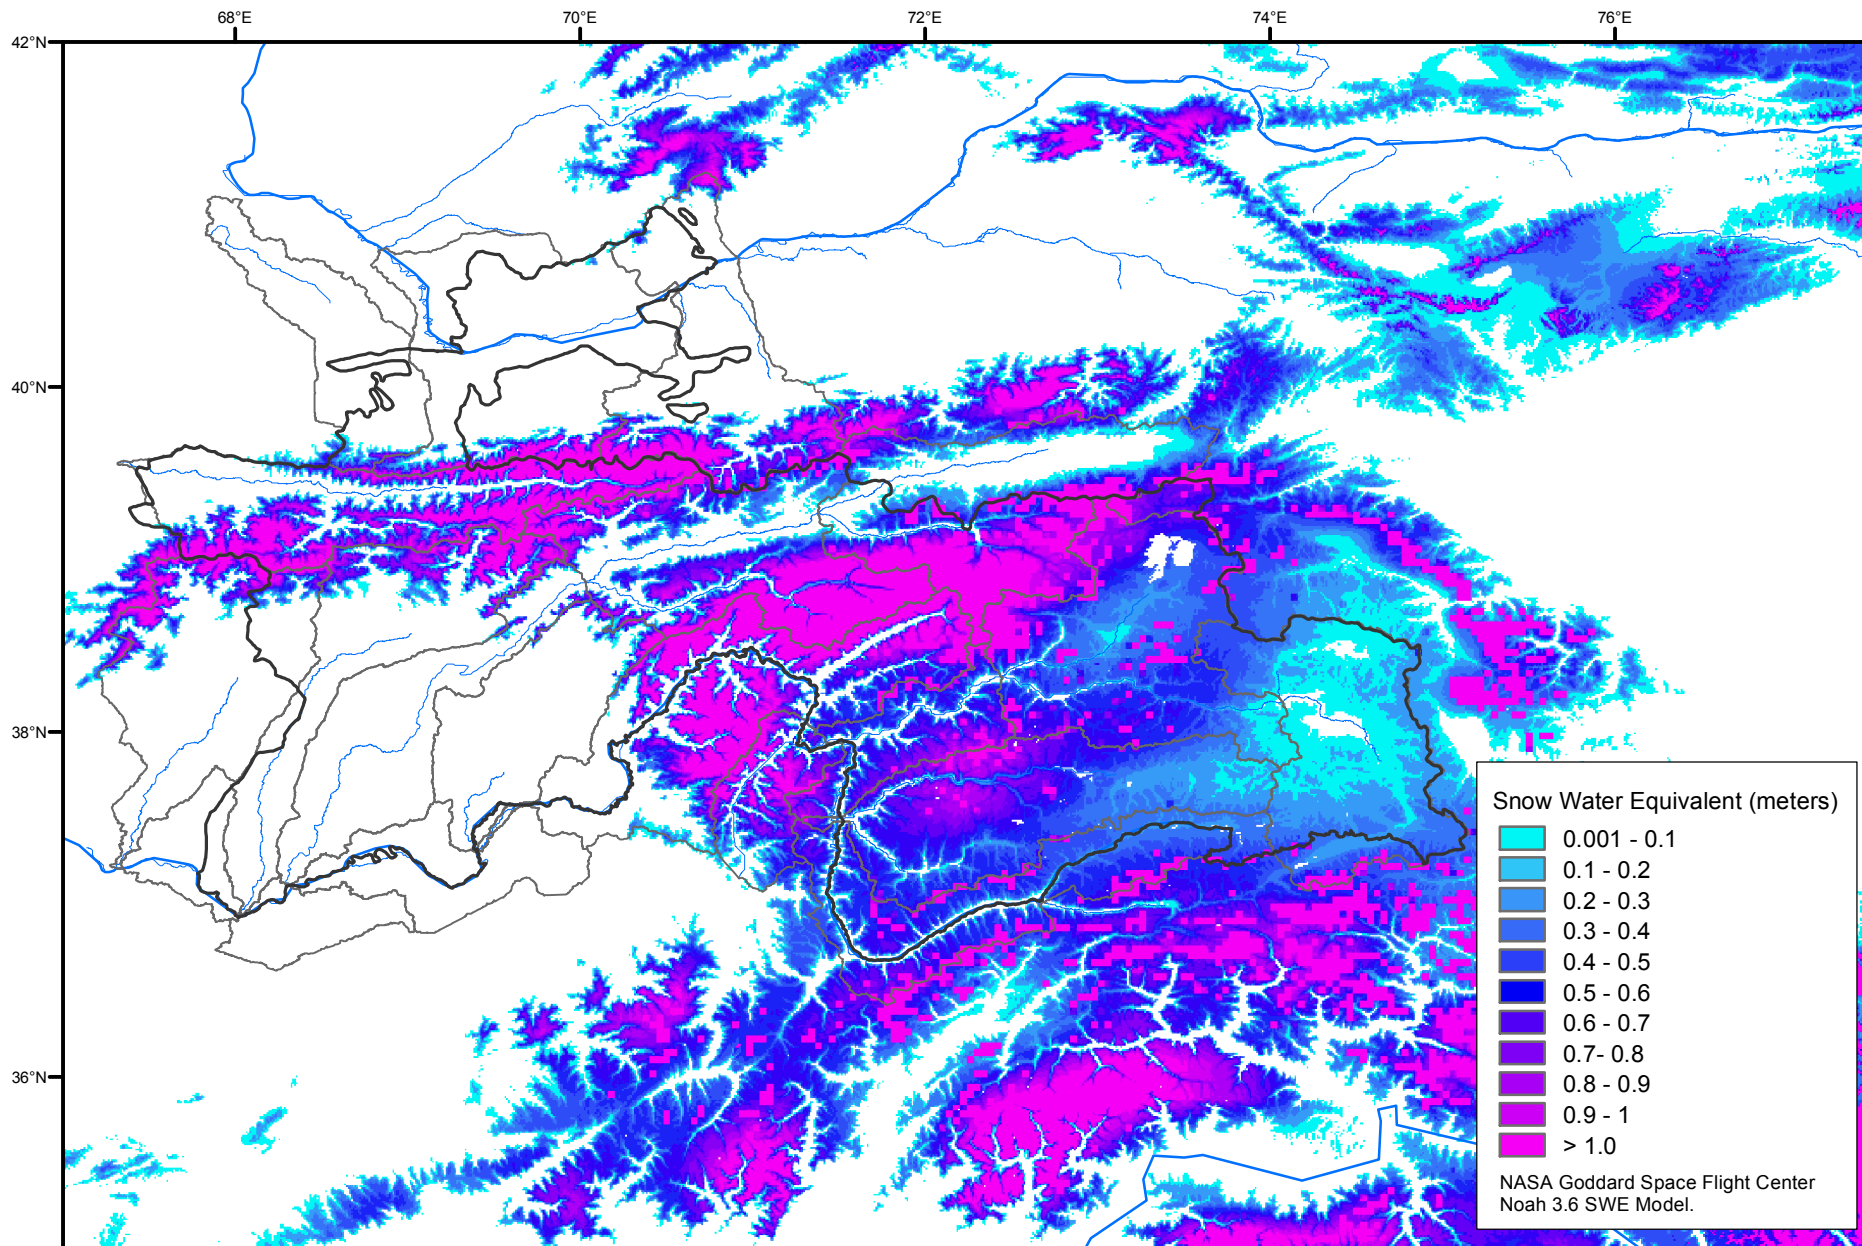

Snow Water Equivalent by Basin

May 06, 2012

Map created by USGS/EROS