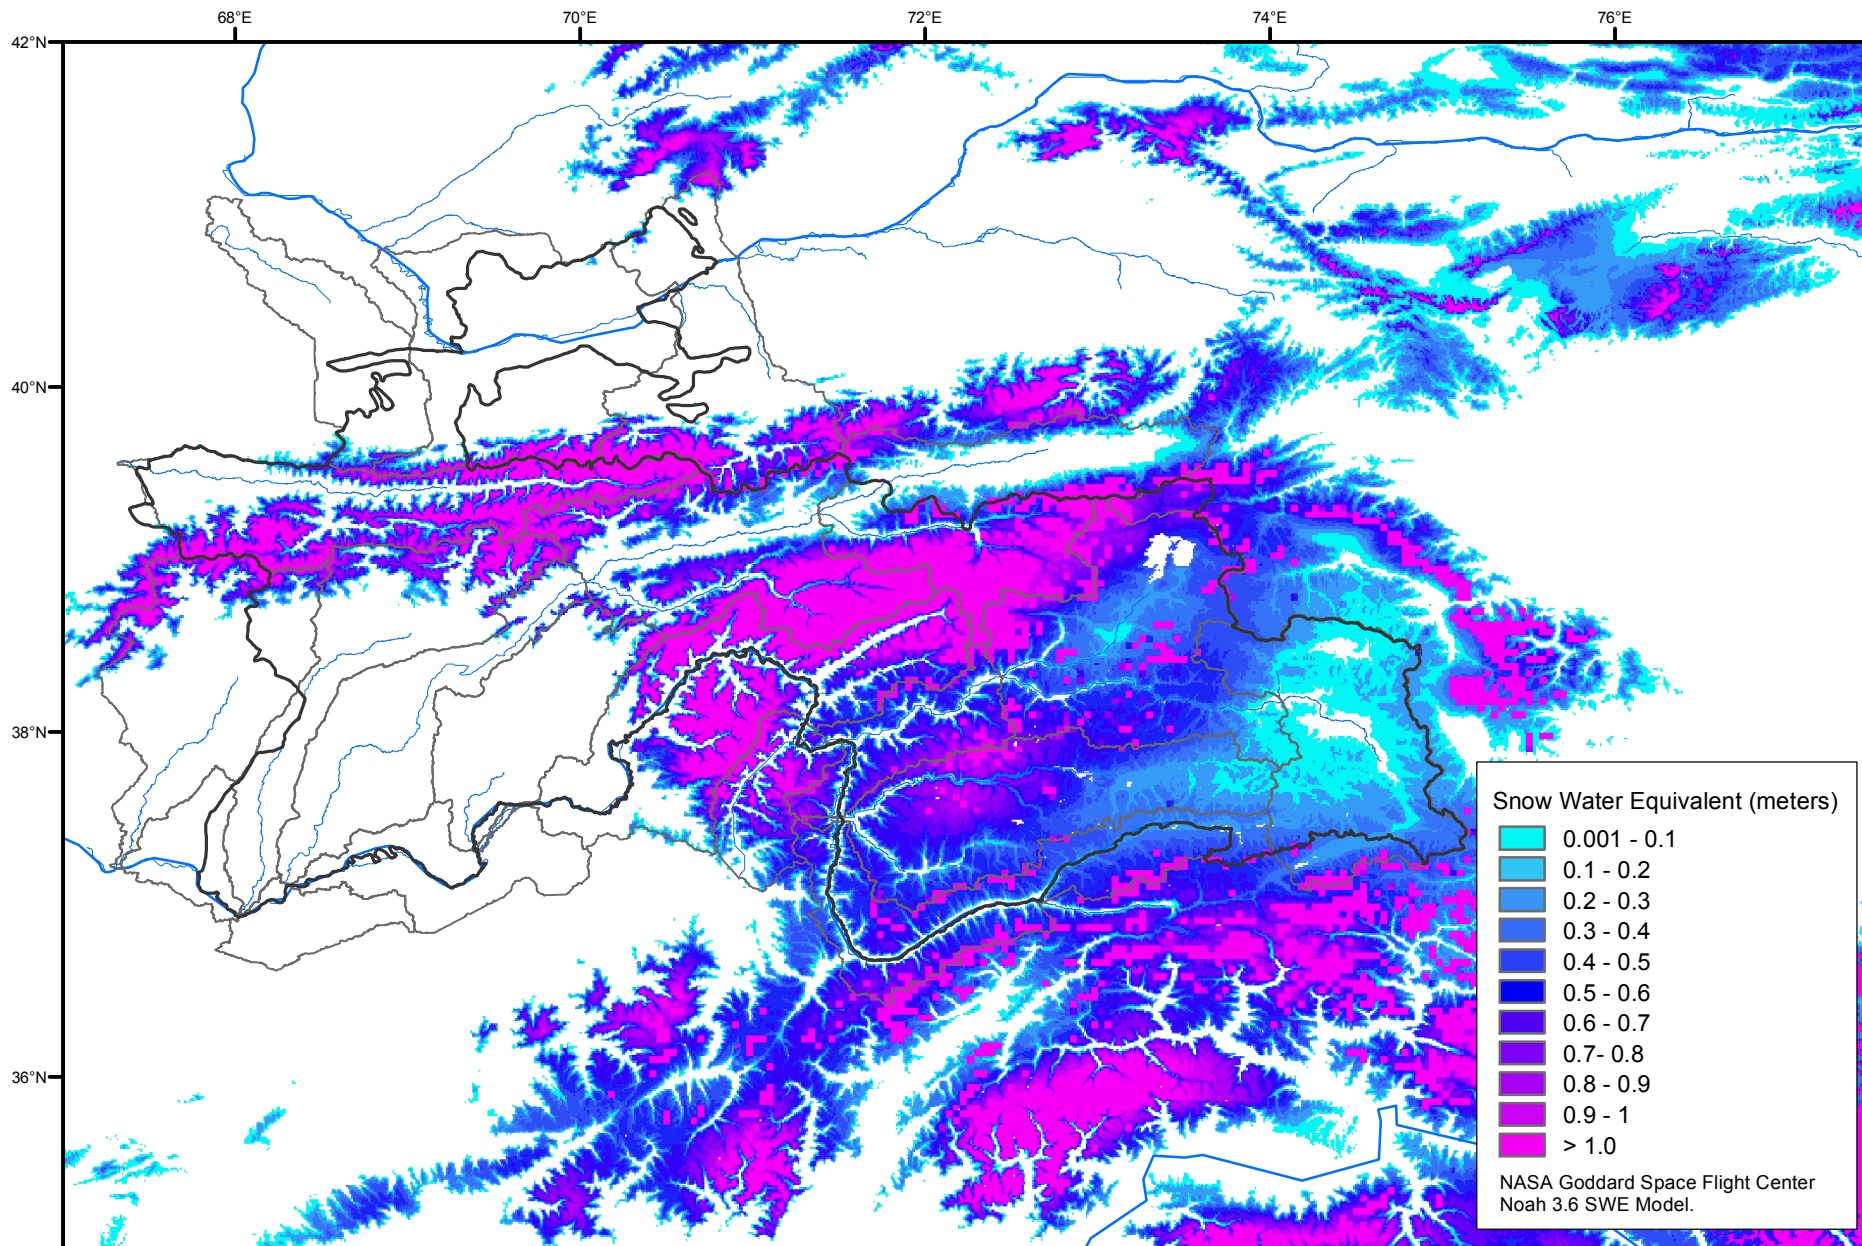

# Snow Water Equivalent by Basin

May 09, 2012

Map created by USGS/EROS