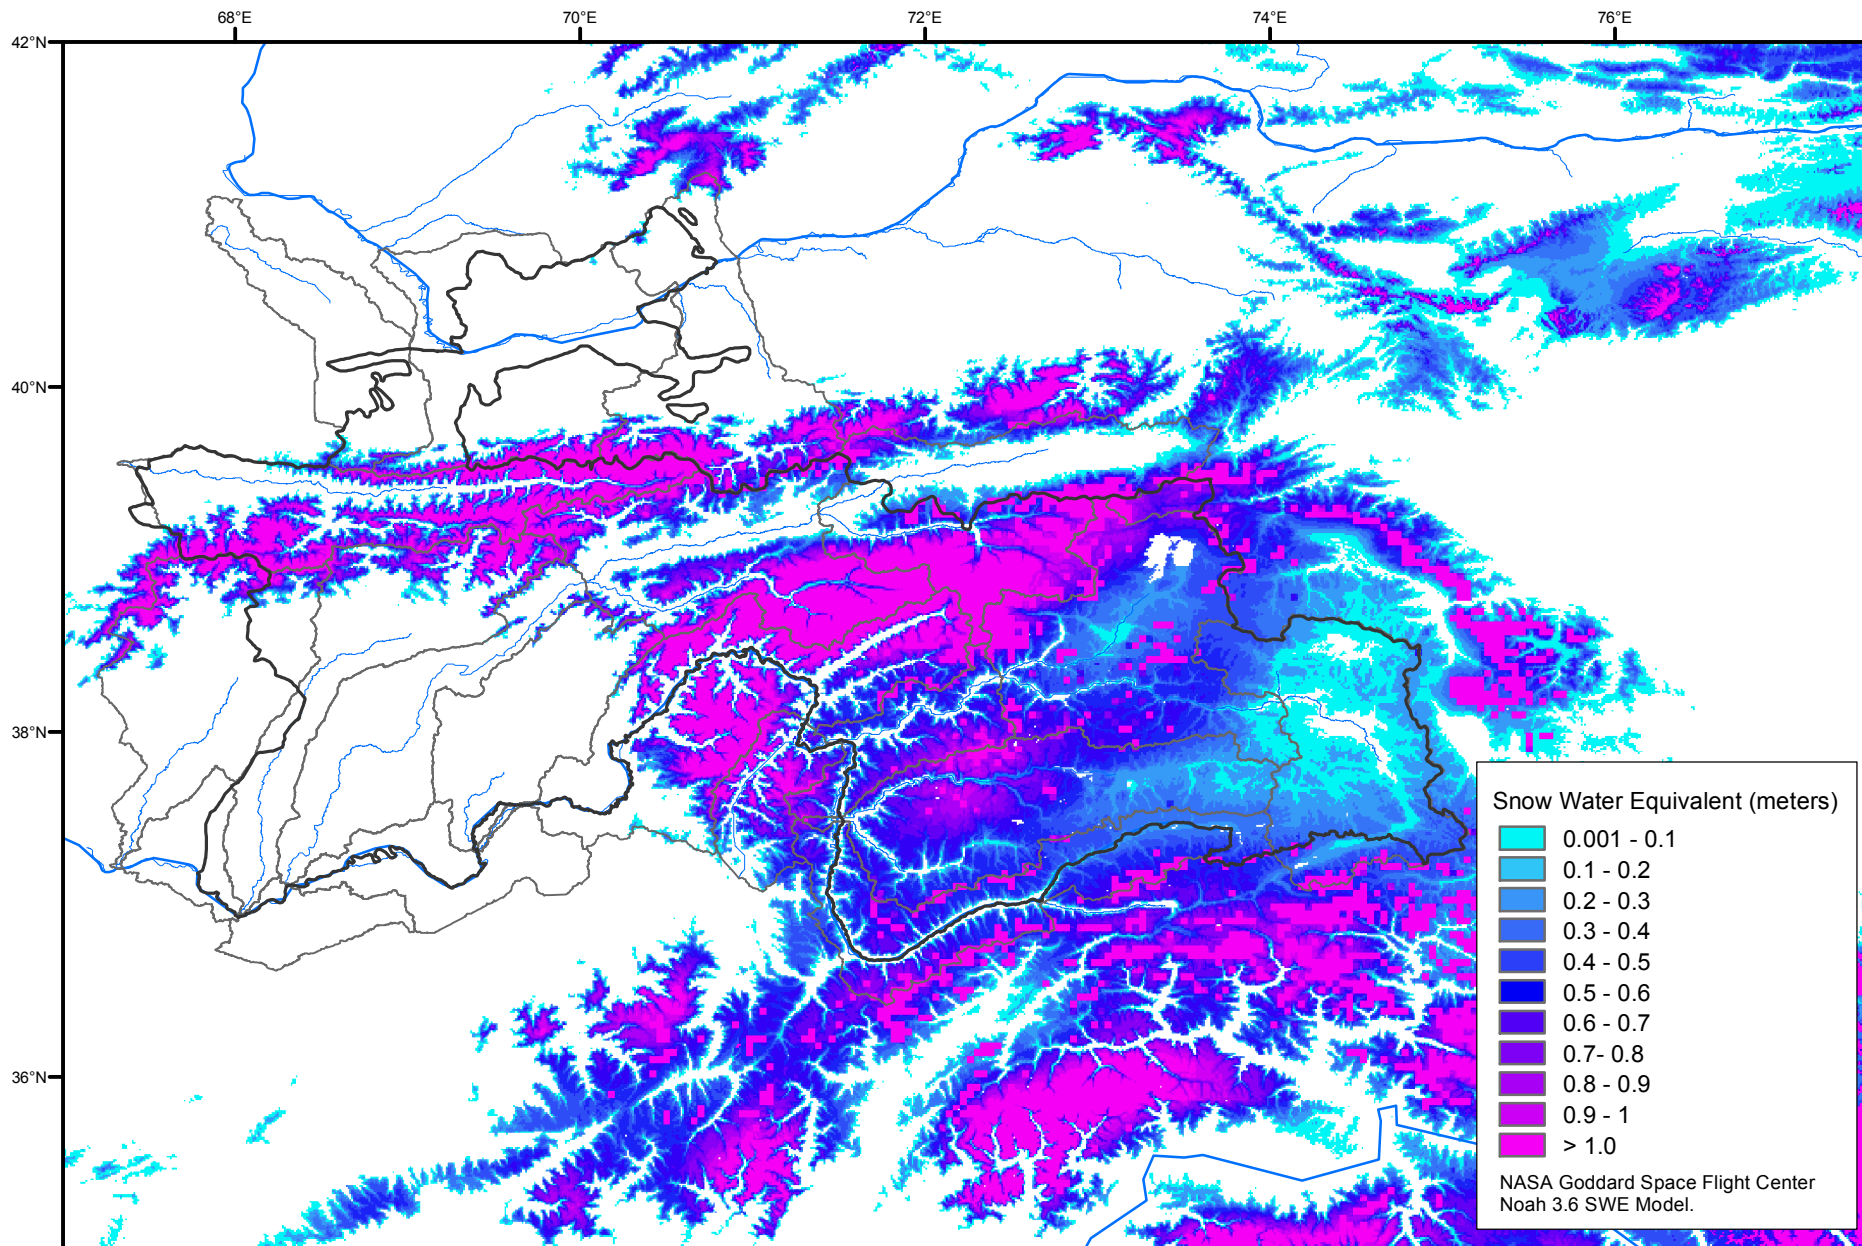

# Snow Water Equivalent by Basin

May 14, 2012

Map created by USGS/EROS