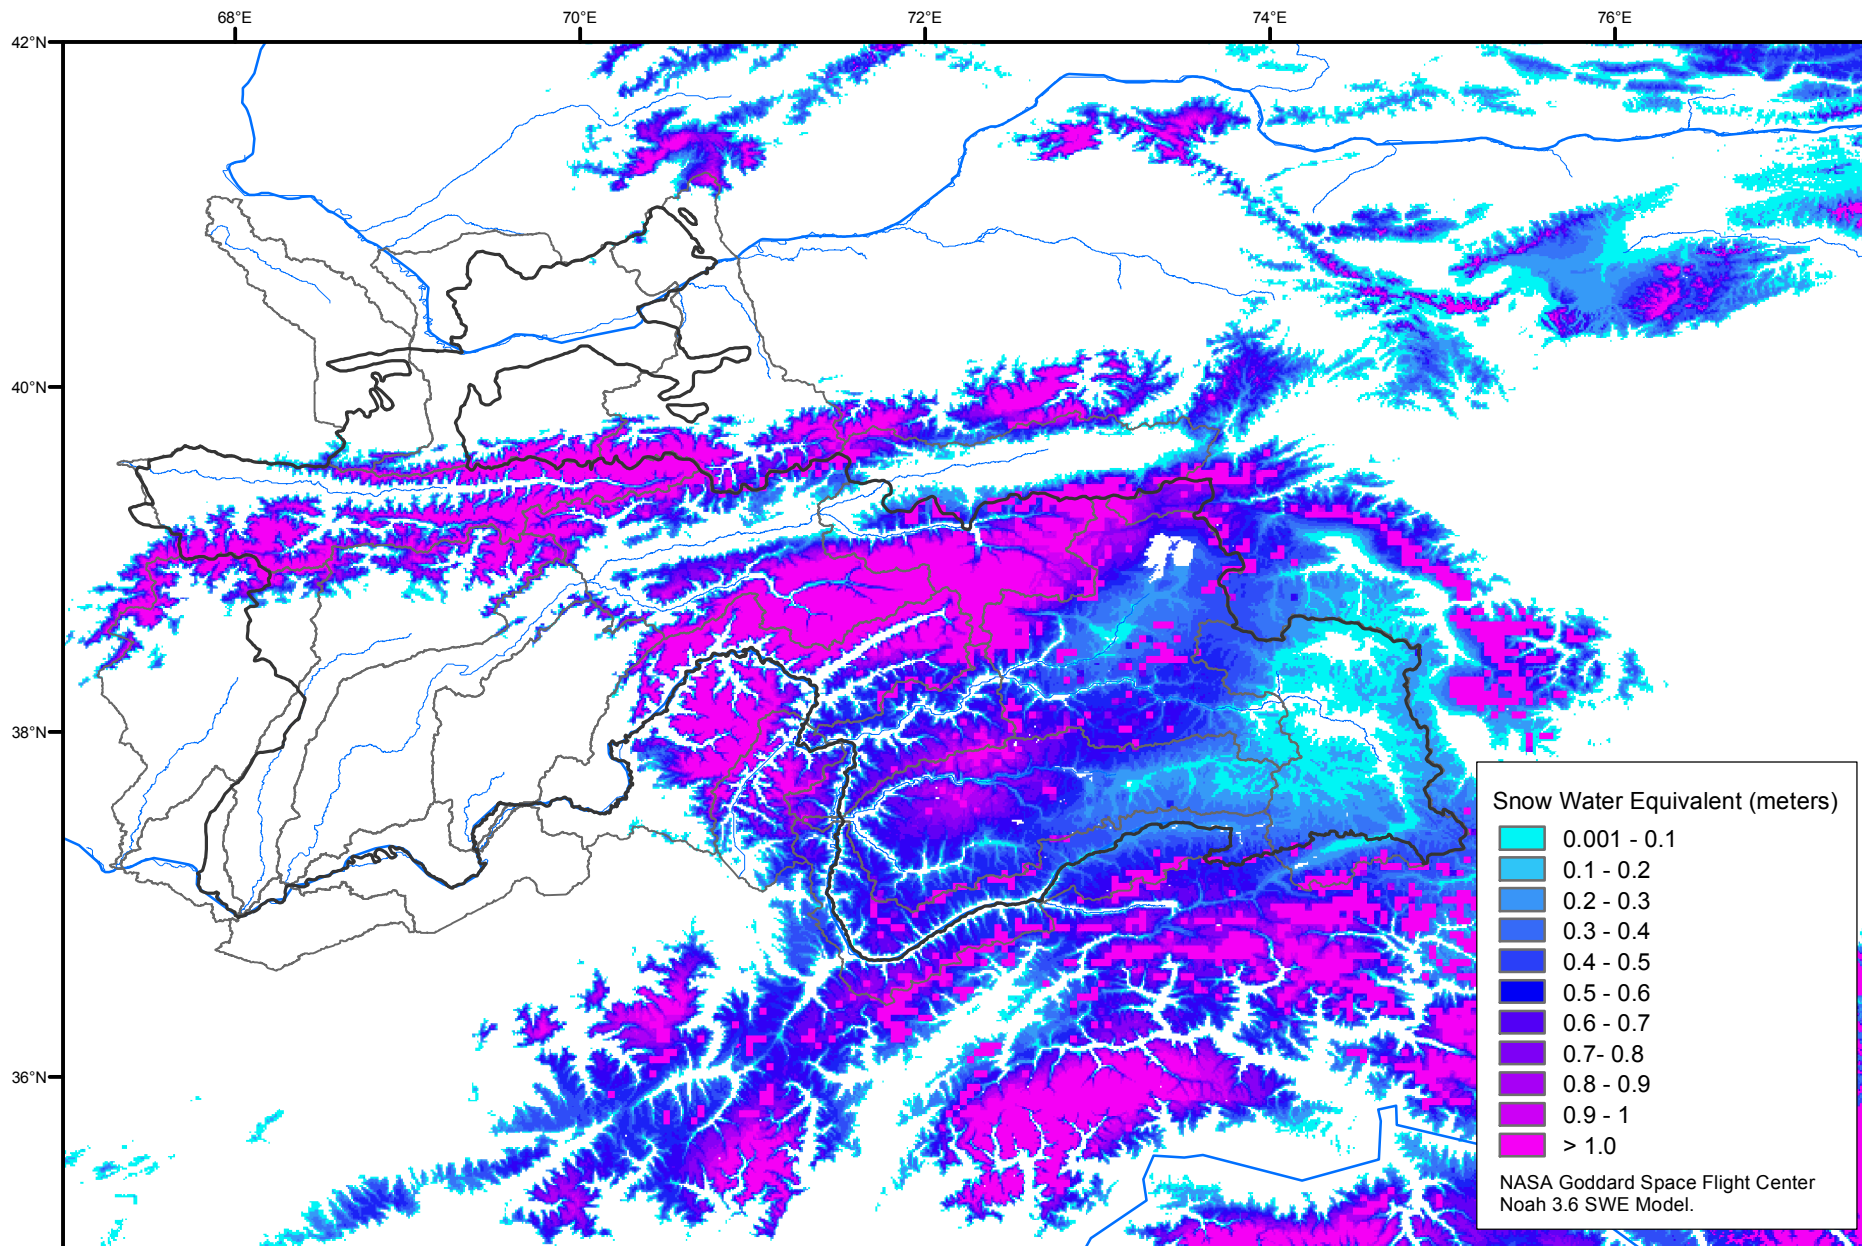

# Snow Water Equivalent by Basin

May 17, 2012

Map created by USGS/EROS