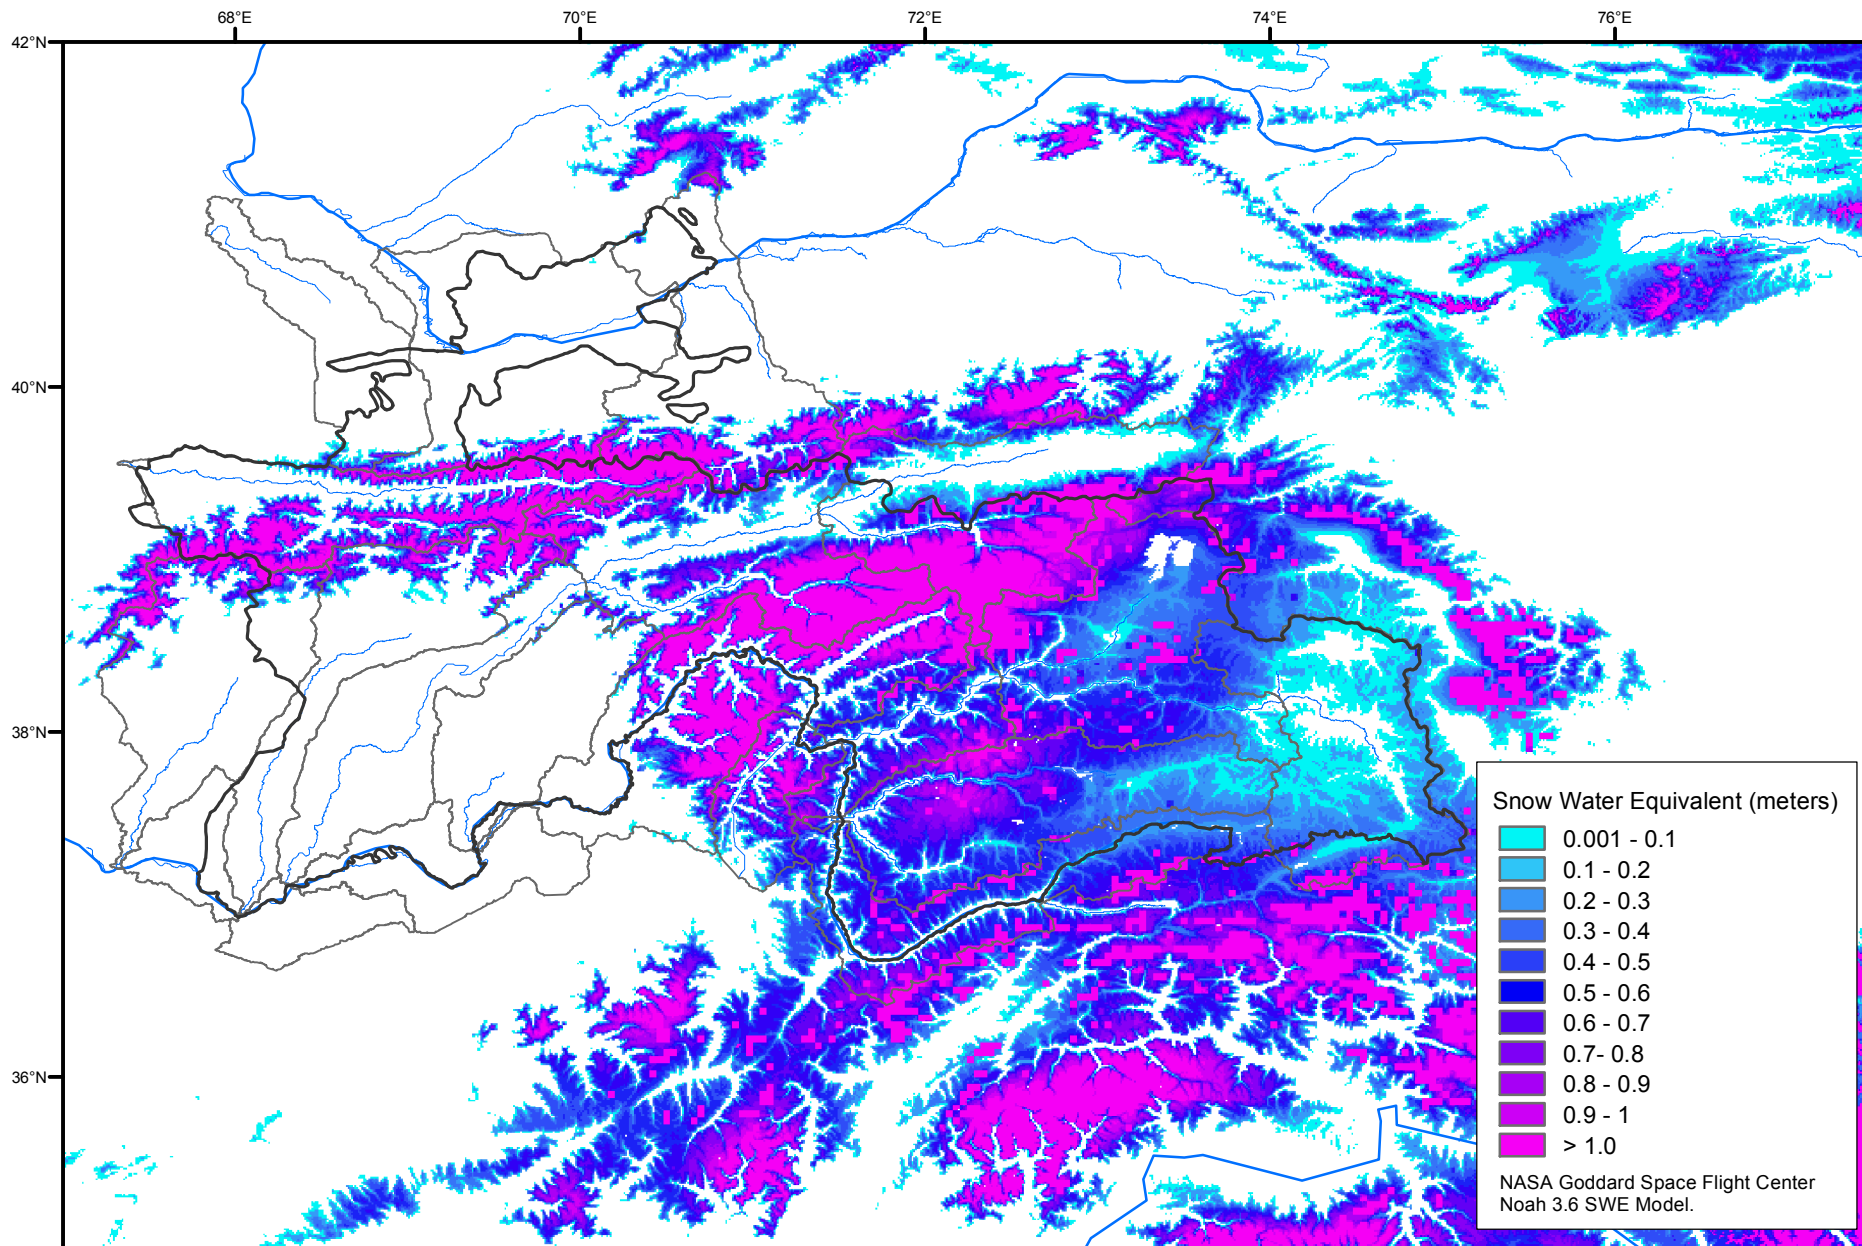

Snow Water Equivalent by Basin

May 20, 2012

Map created by USGS/EROS