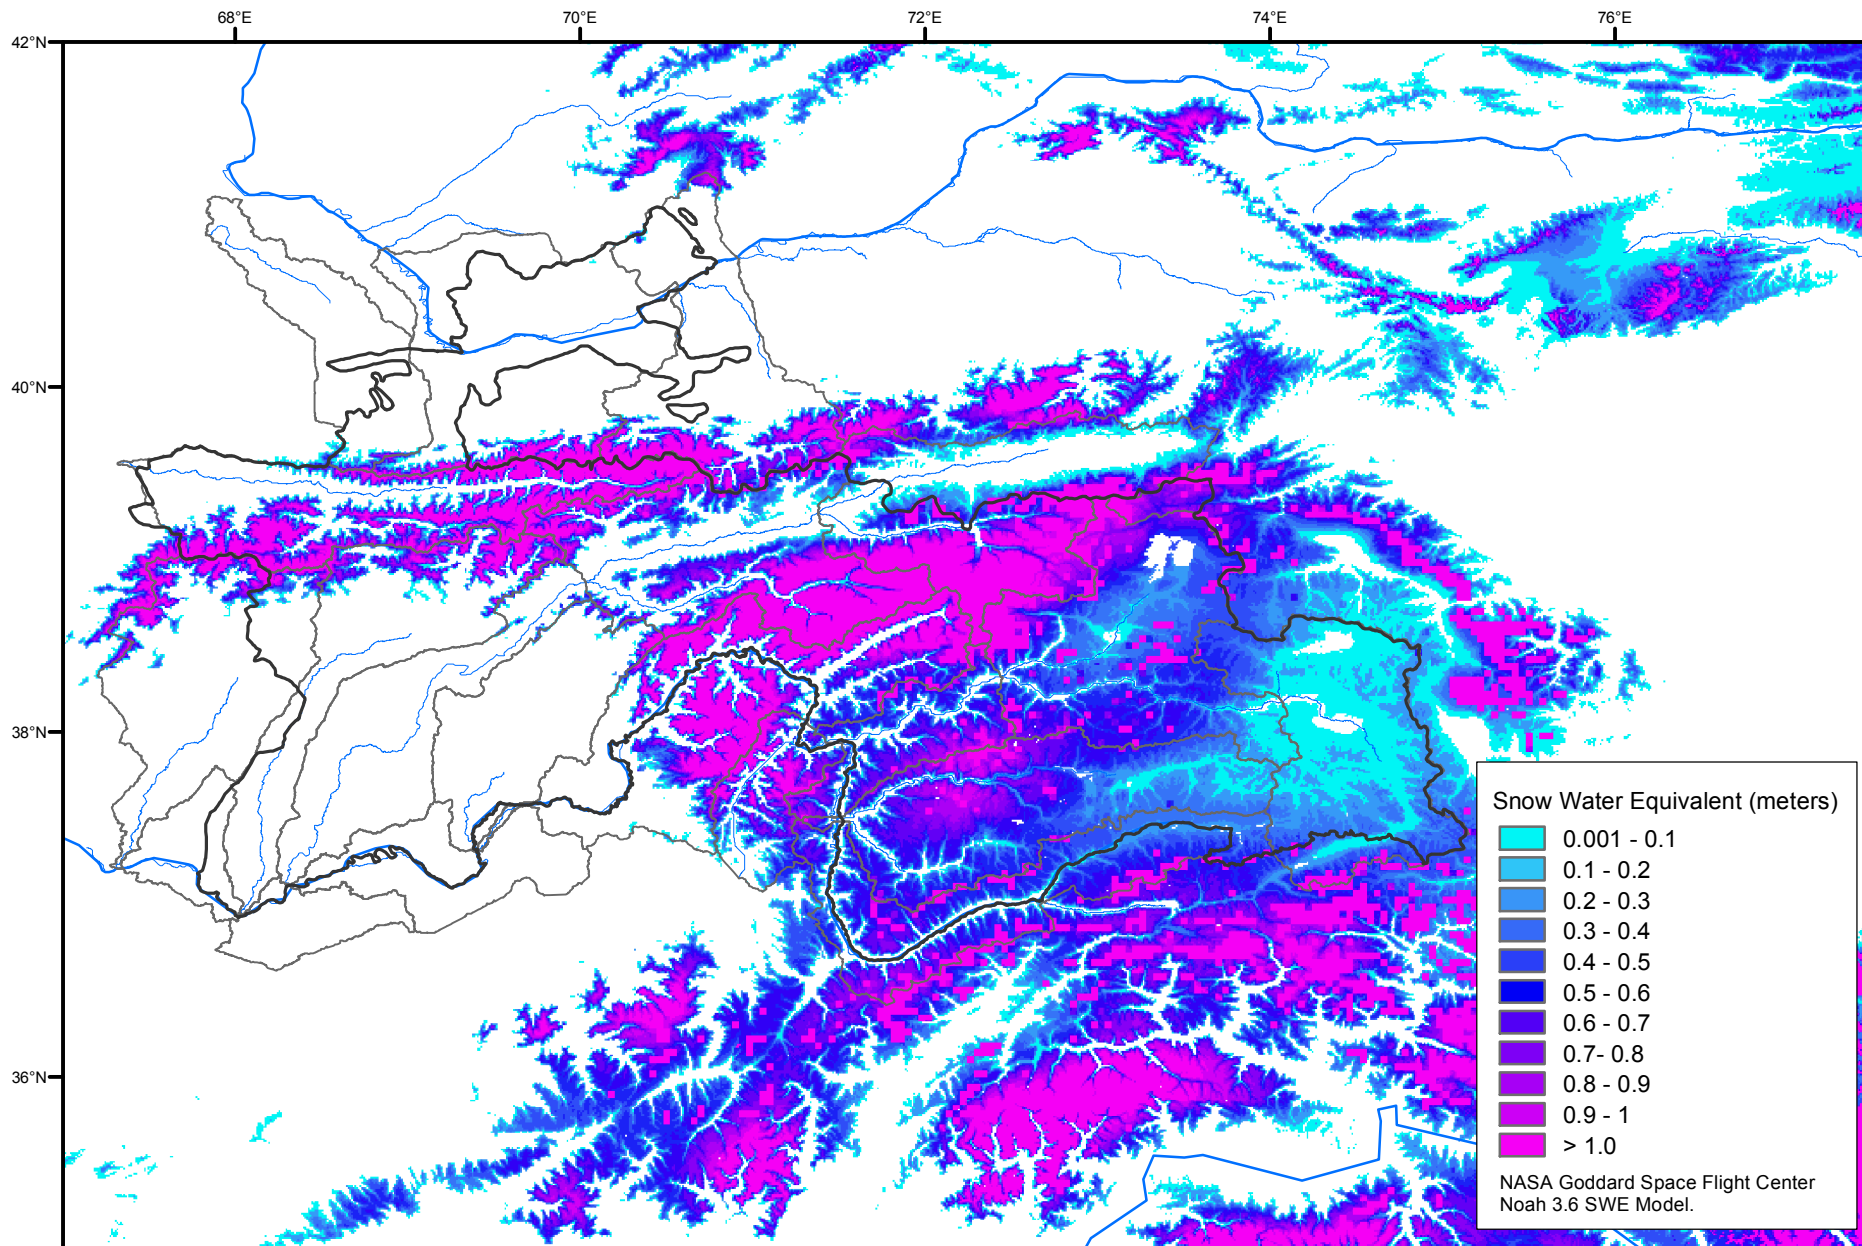

Snow Water Equivalent by Basin

May 21, 2012

Map created by USGS/EROS