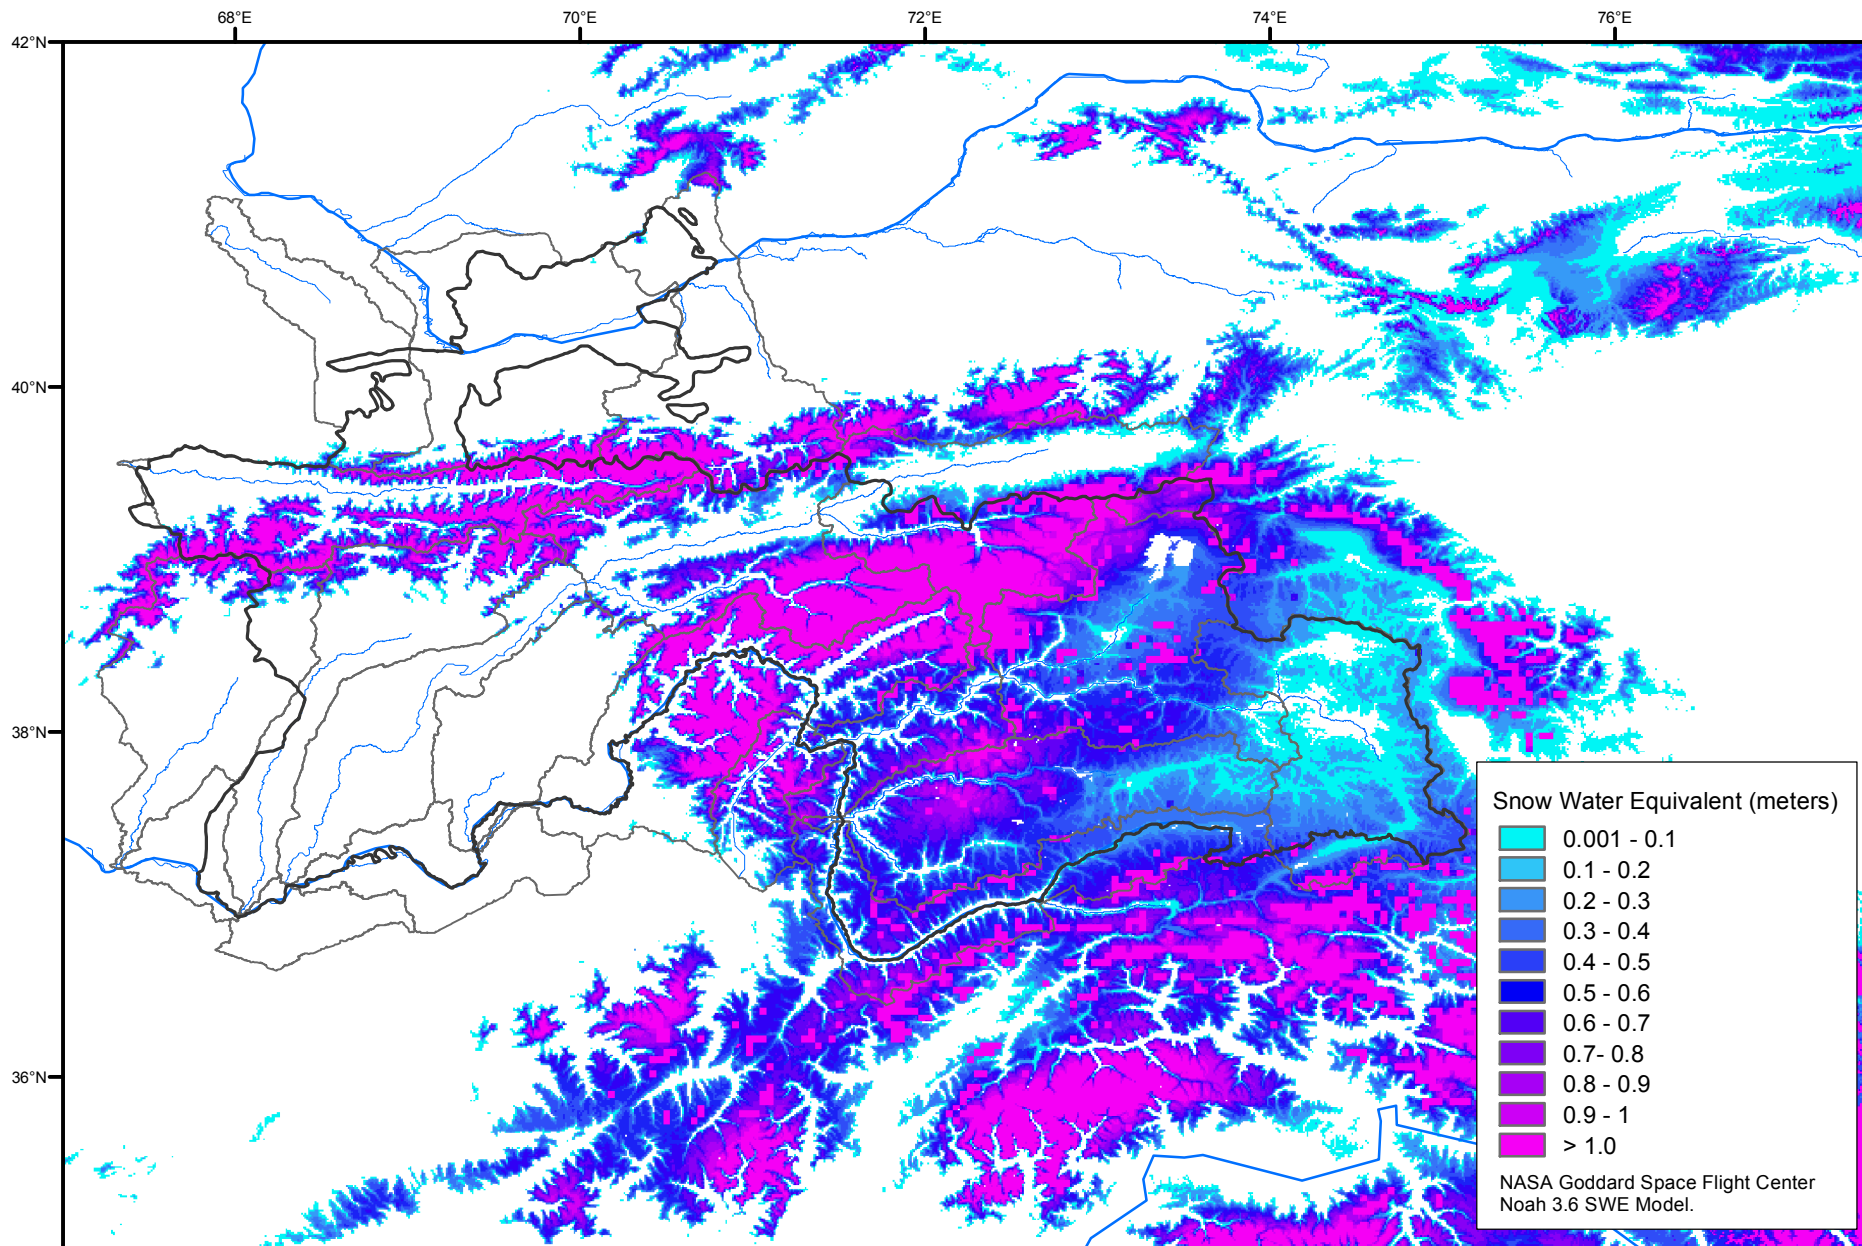

Snow Water Equivalent by Basin

May 23, 2012

Map created by USGS/EROS