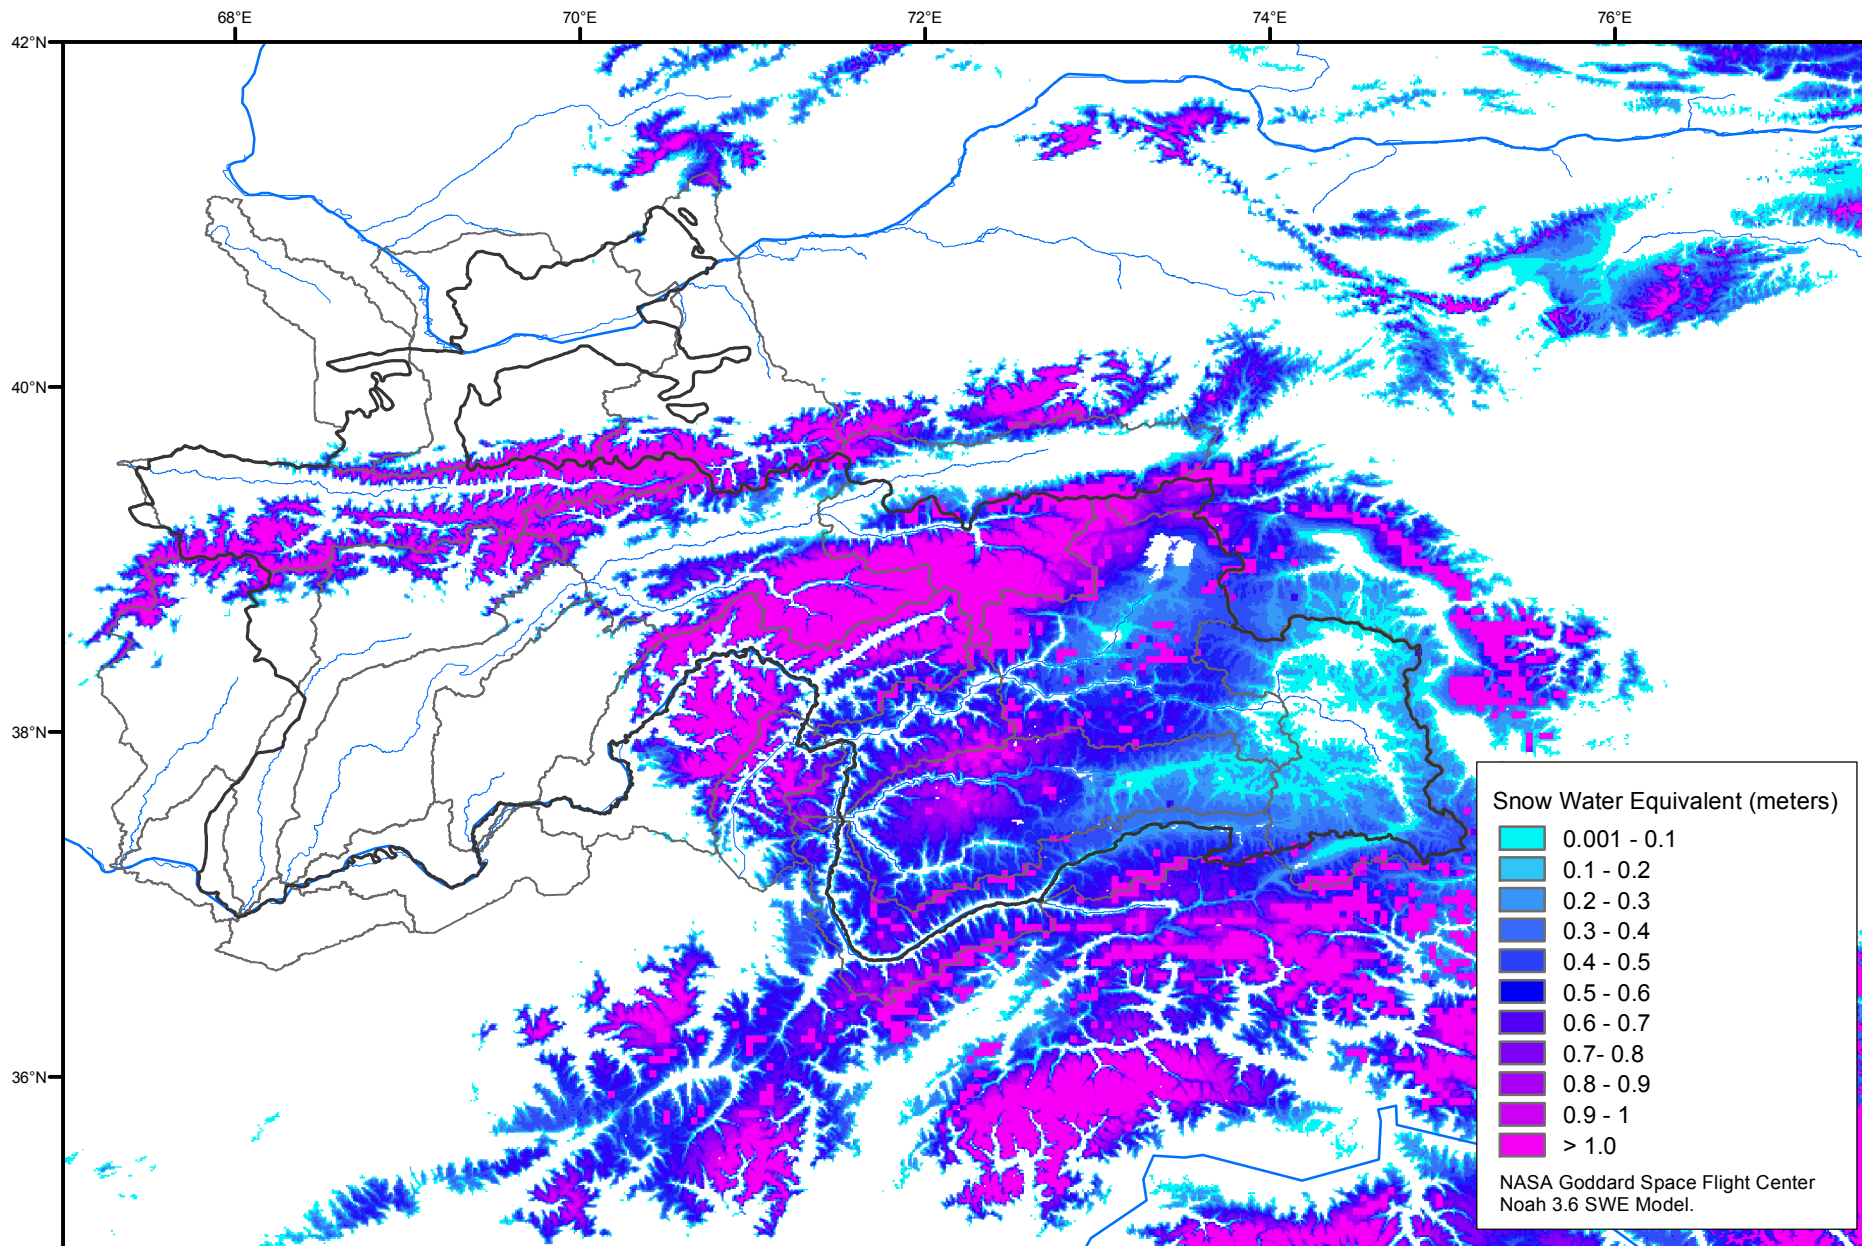

Snow Water Equivalent by Basin

May 26, 2012

Map created by USGS/EROS