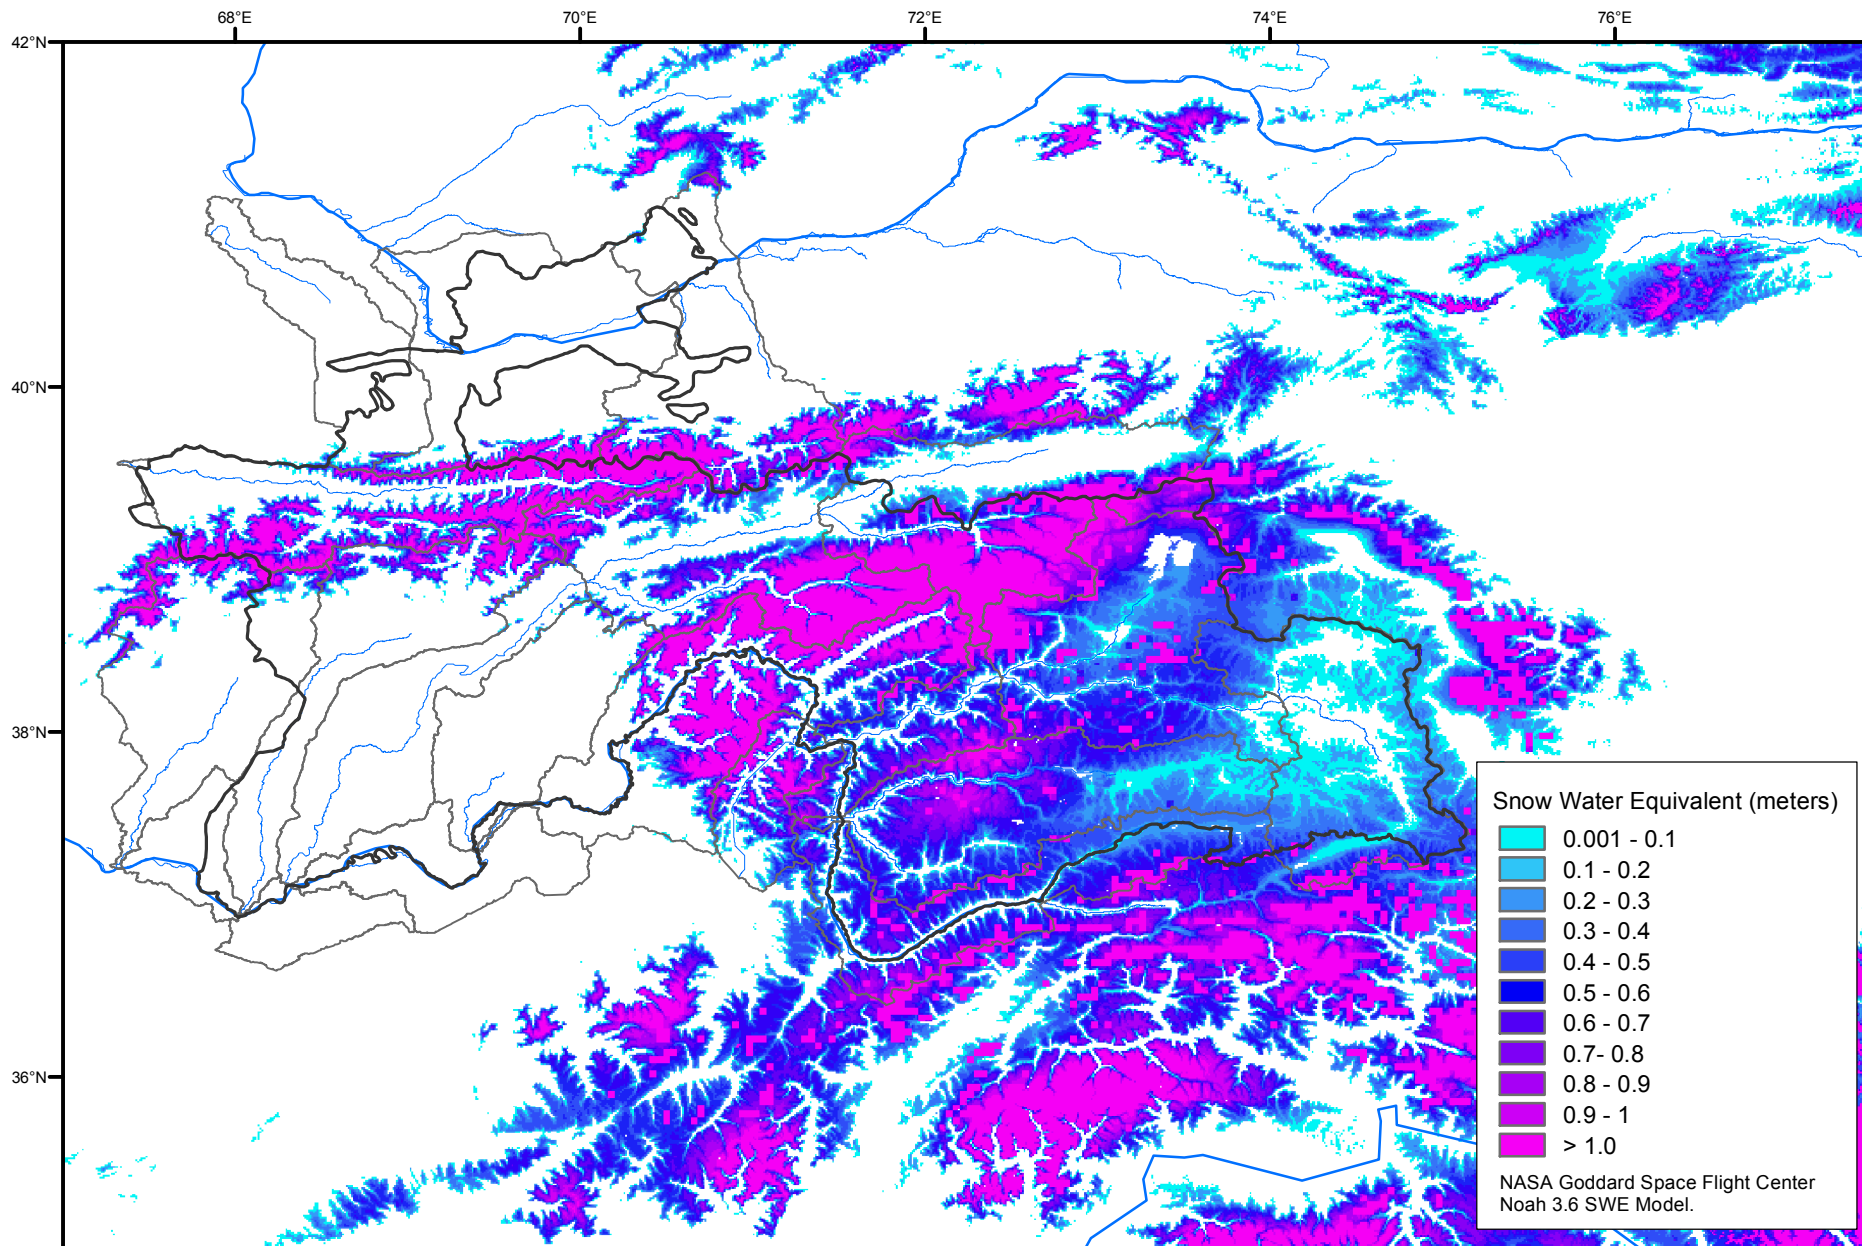

Snow Water Equivalent by Basin

May 28, 2012

Map created by USGS/EROS