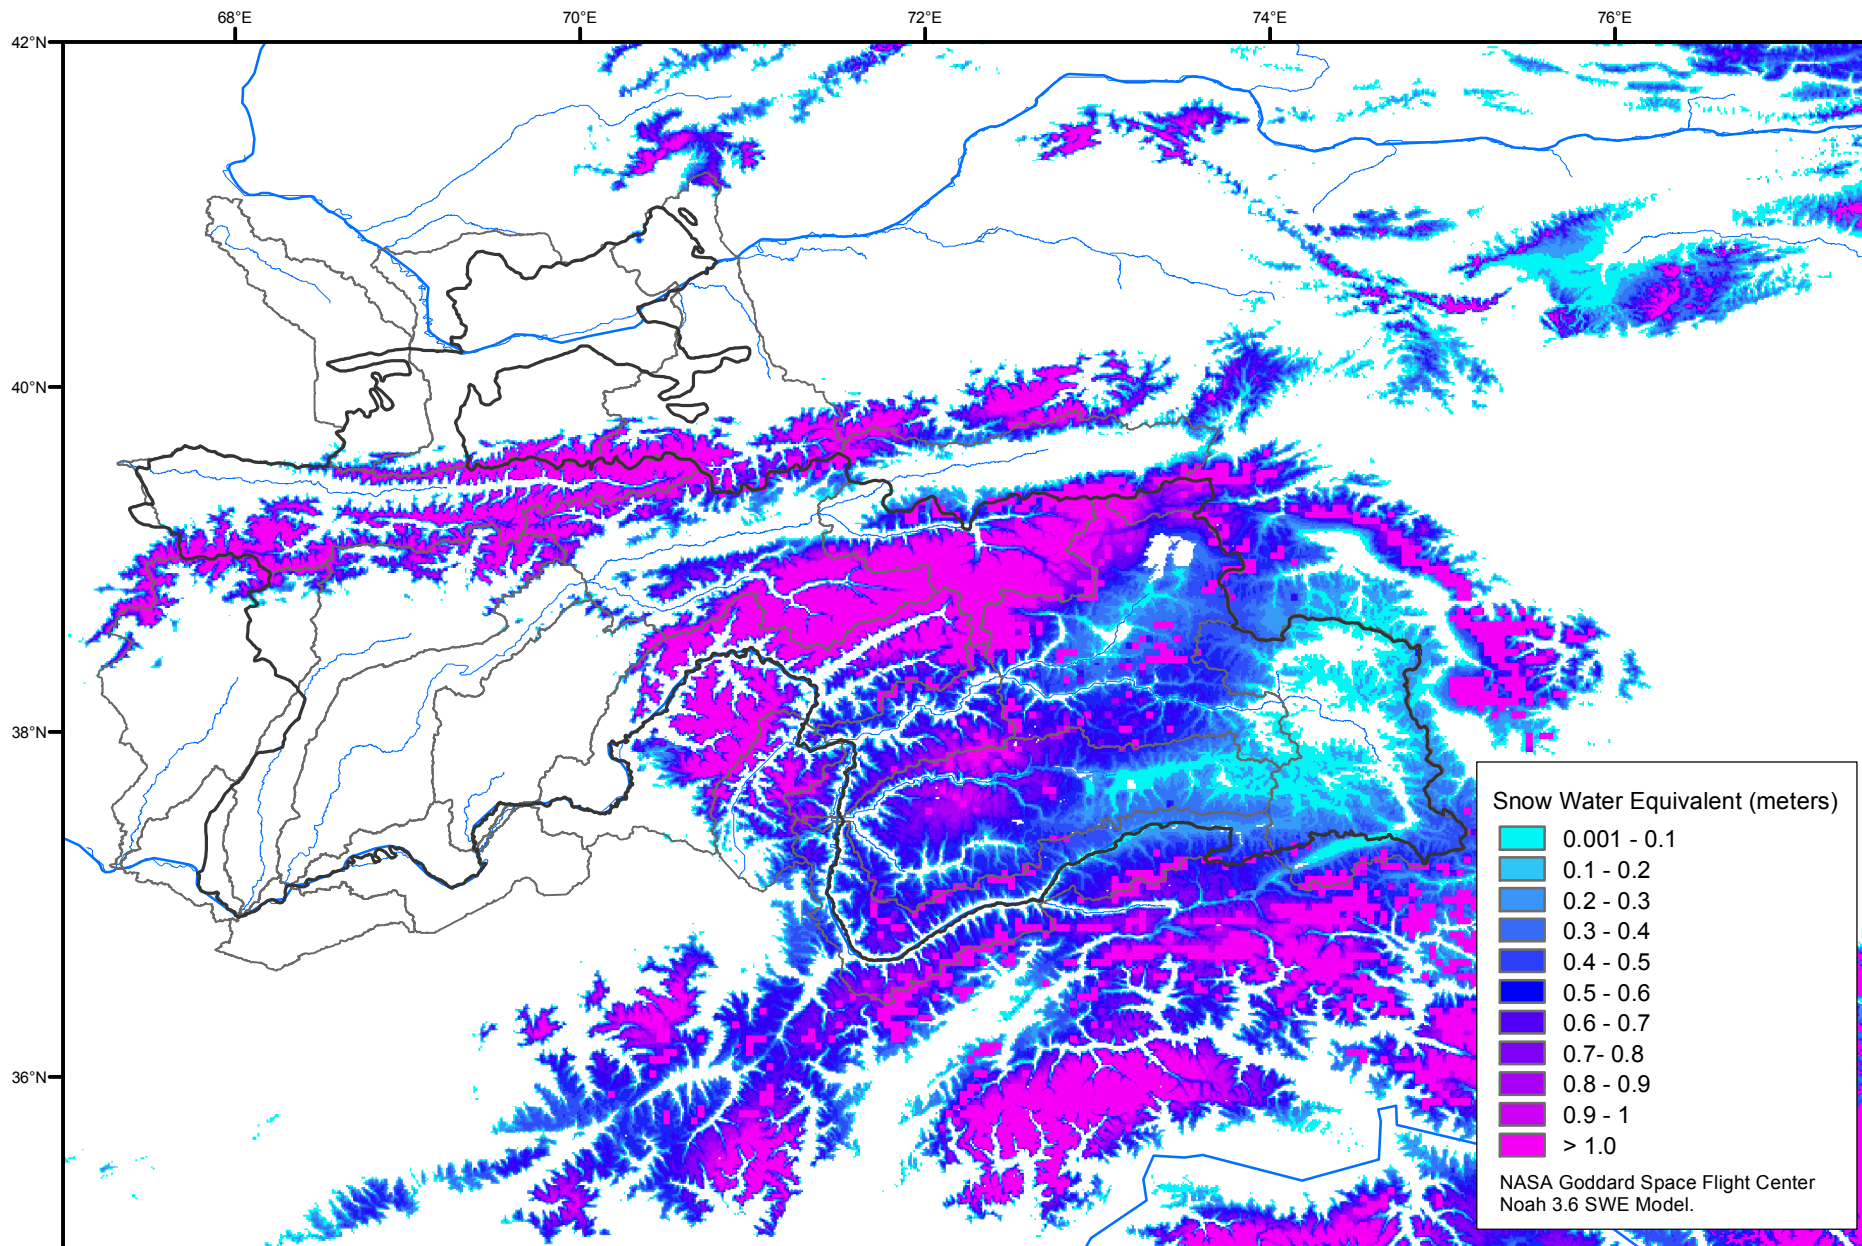

Snow Water Equivalent by Basin

May 30, 2012

Map created by USGS/EROS