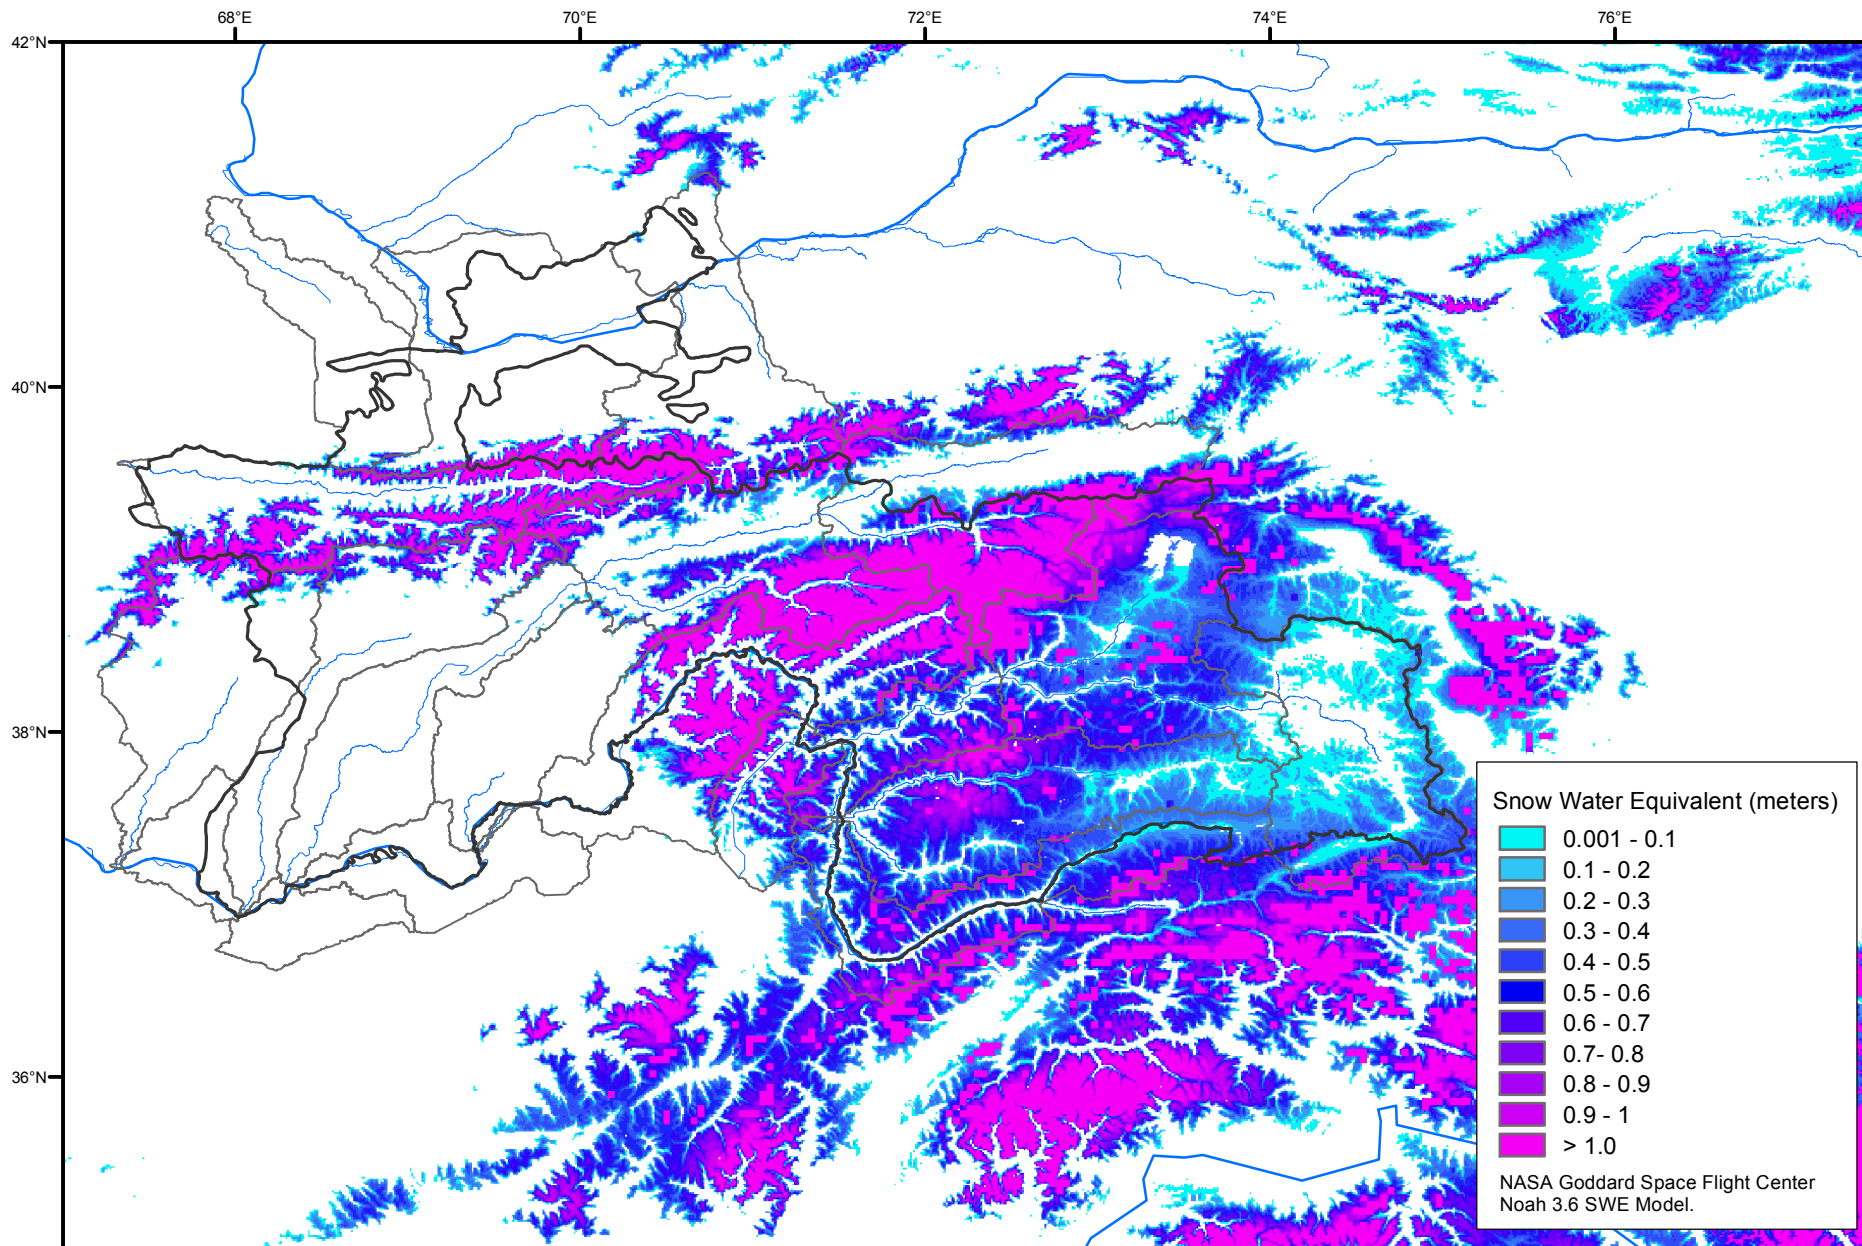

Snow Water Equivalent by Basin

June 04, 2012

Map created by USGS/EROS