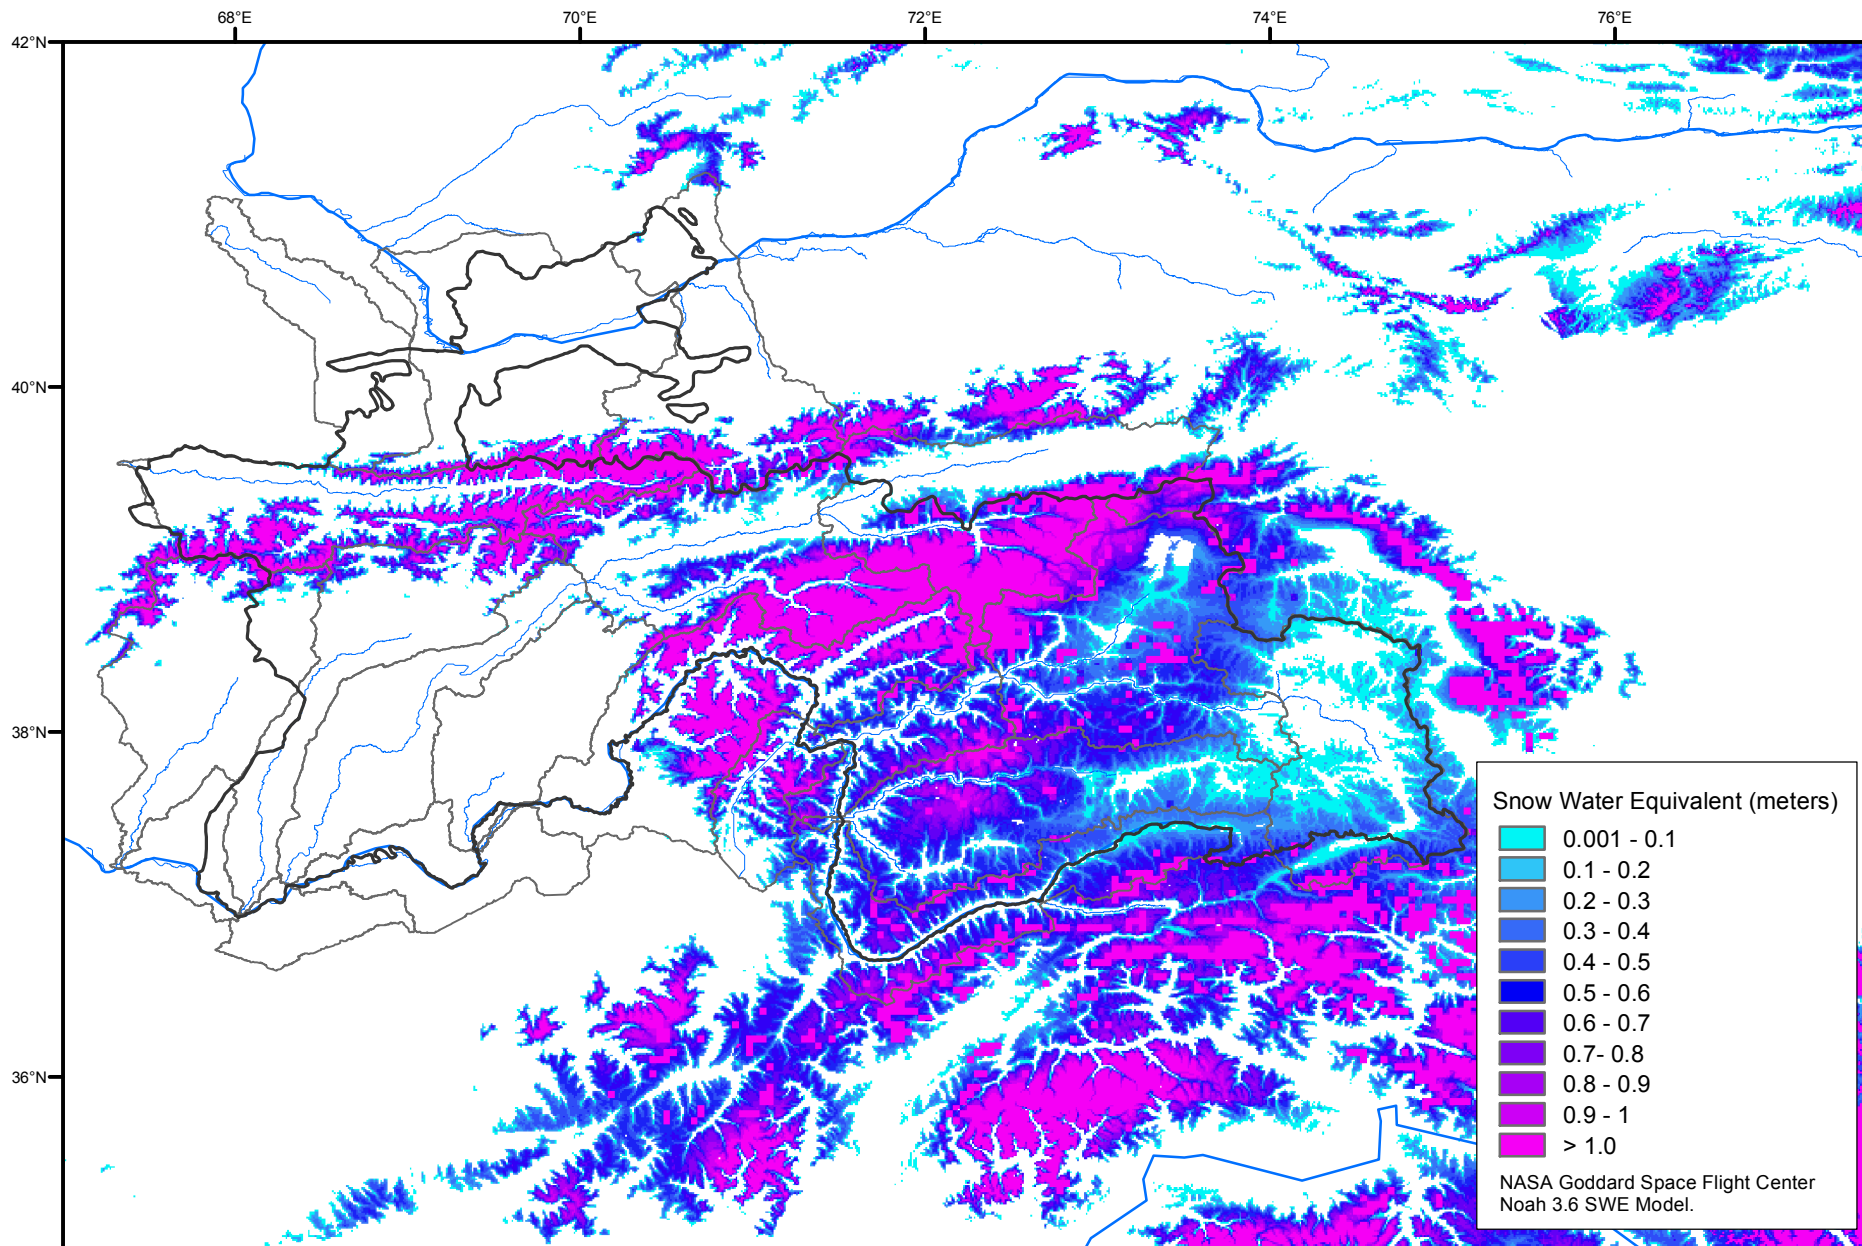

Snow Water Equivalent by Basin

June 06, 2012

Map created by USGS/EROS