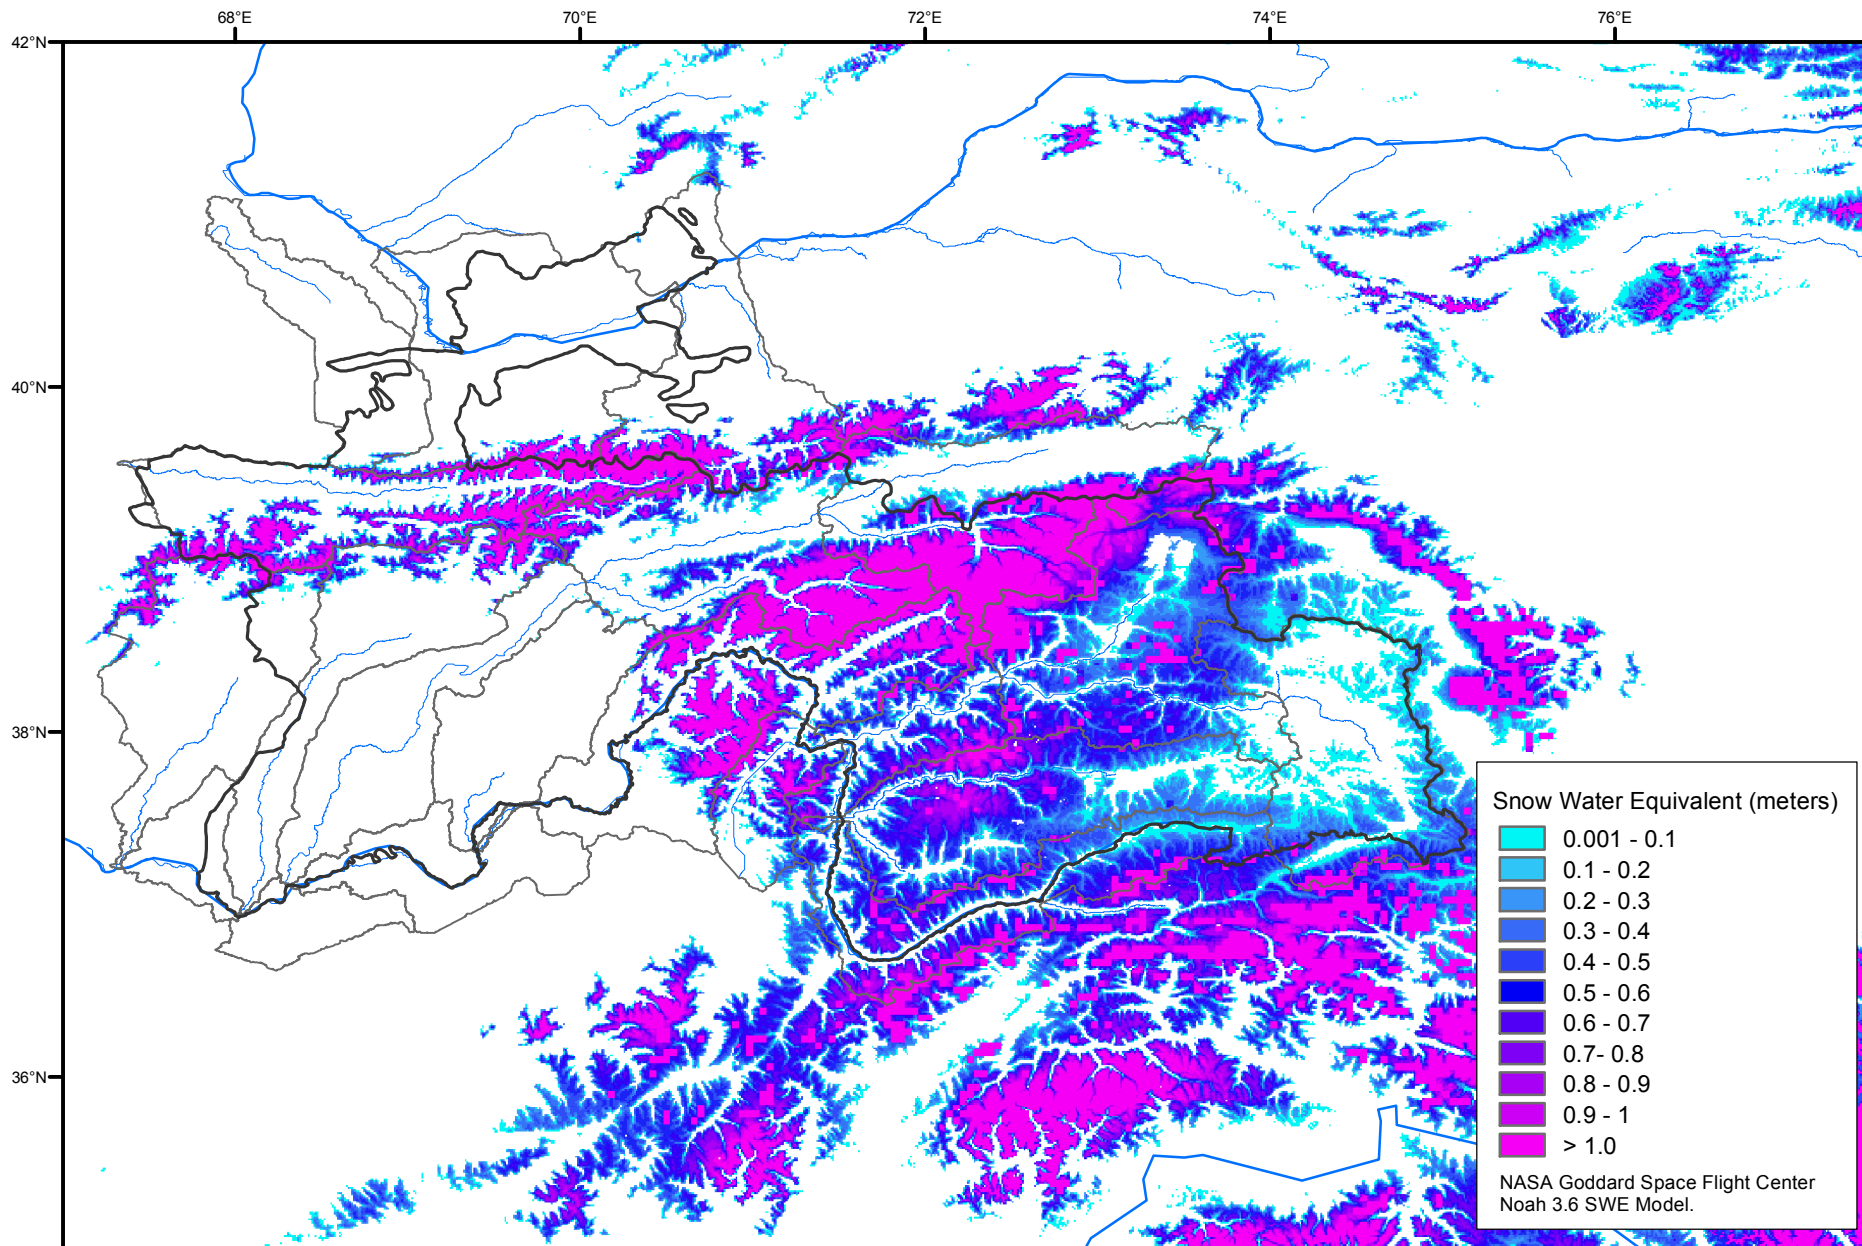

# Snow Water Equivalent by Basin

June 14, 2012

Map created by USGS/EROS