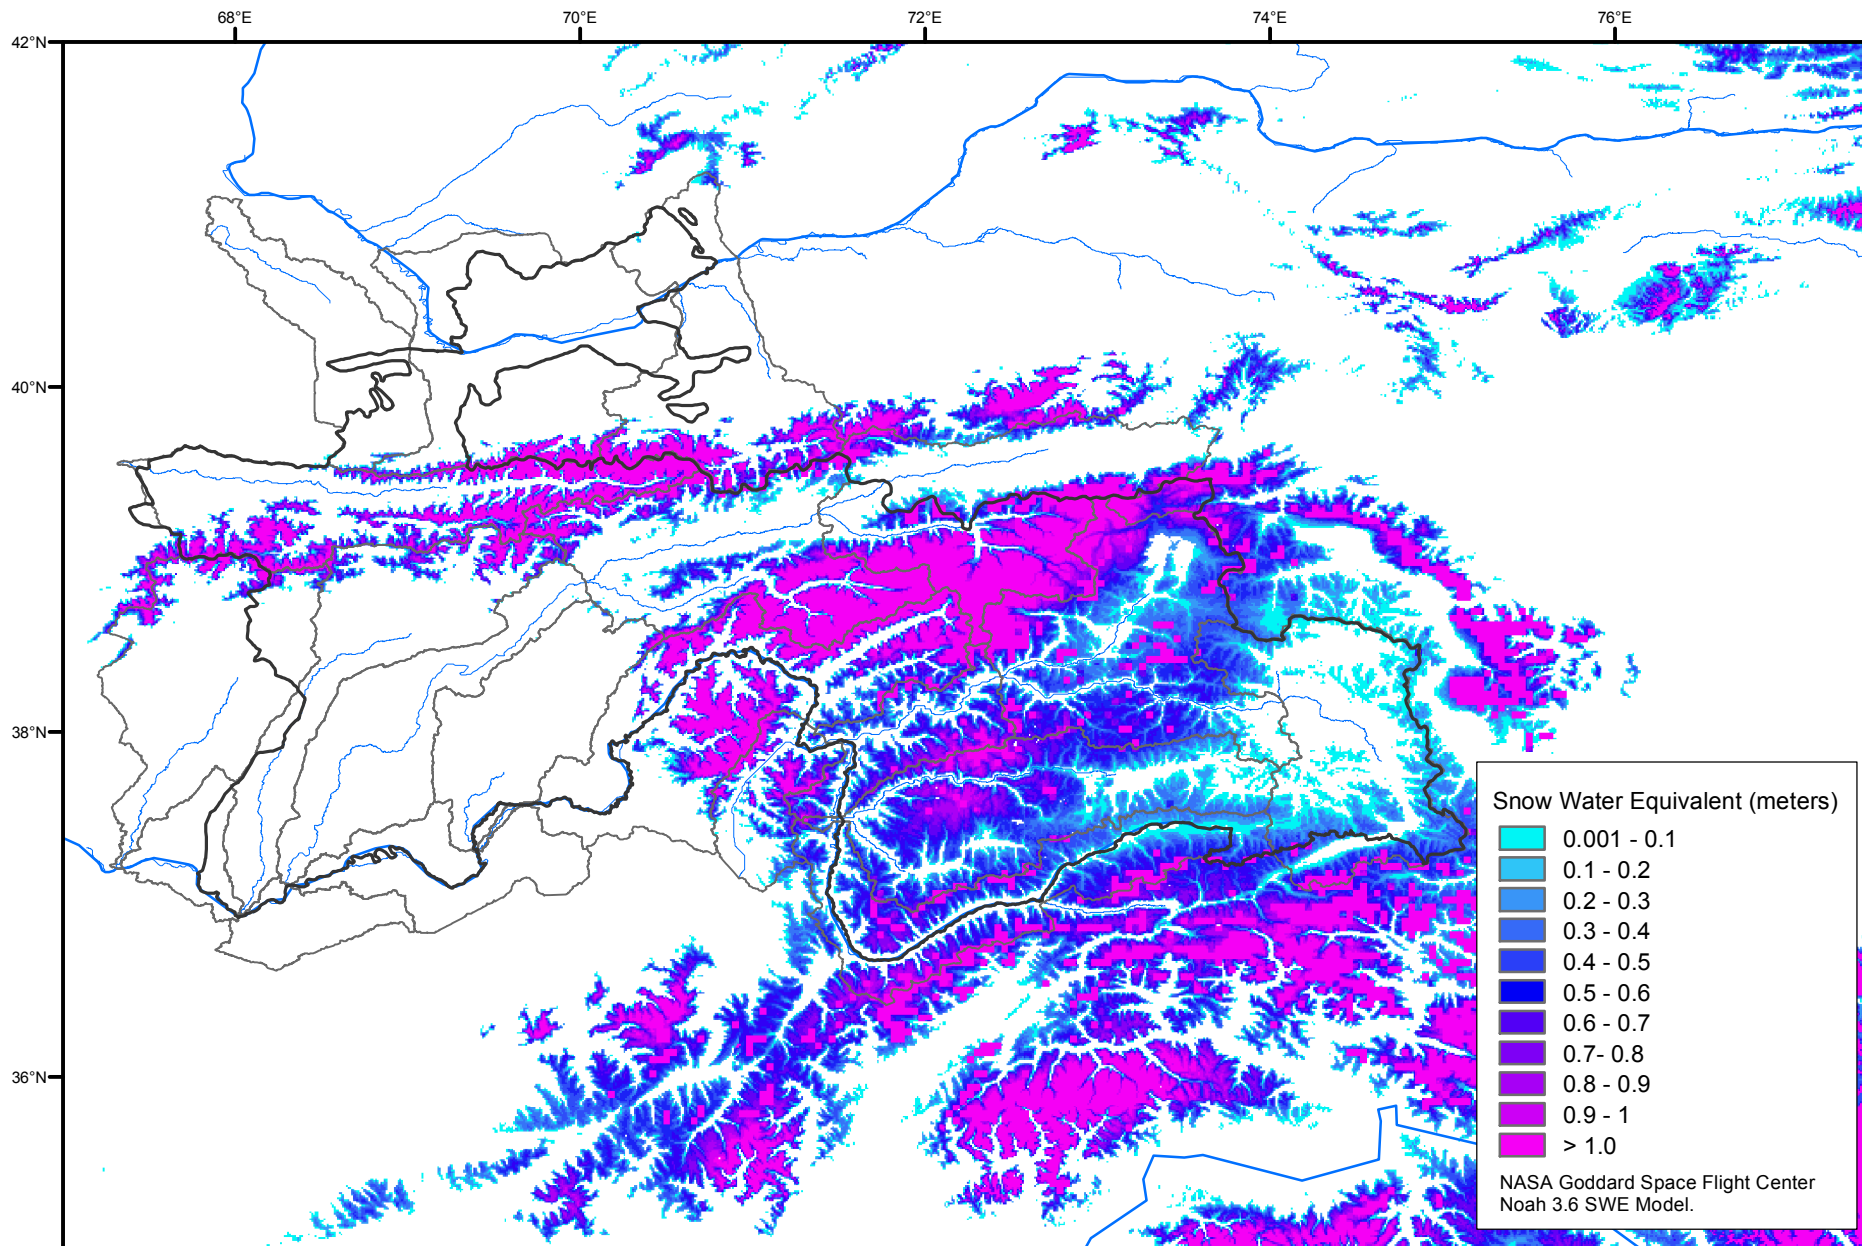

Snow Water Equivalent by Basin

June 16, 2012

Map created by USGS/EROS