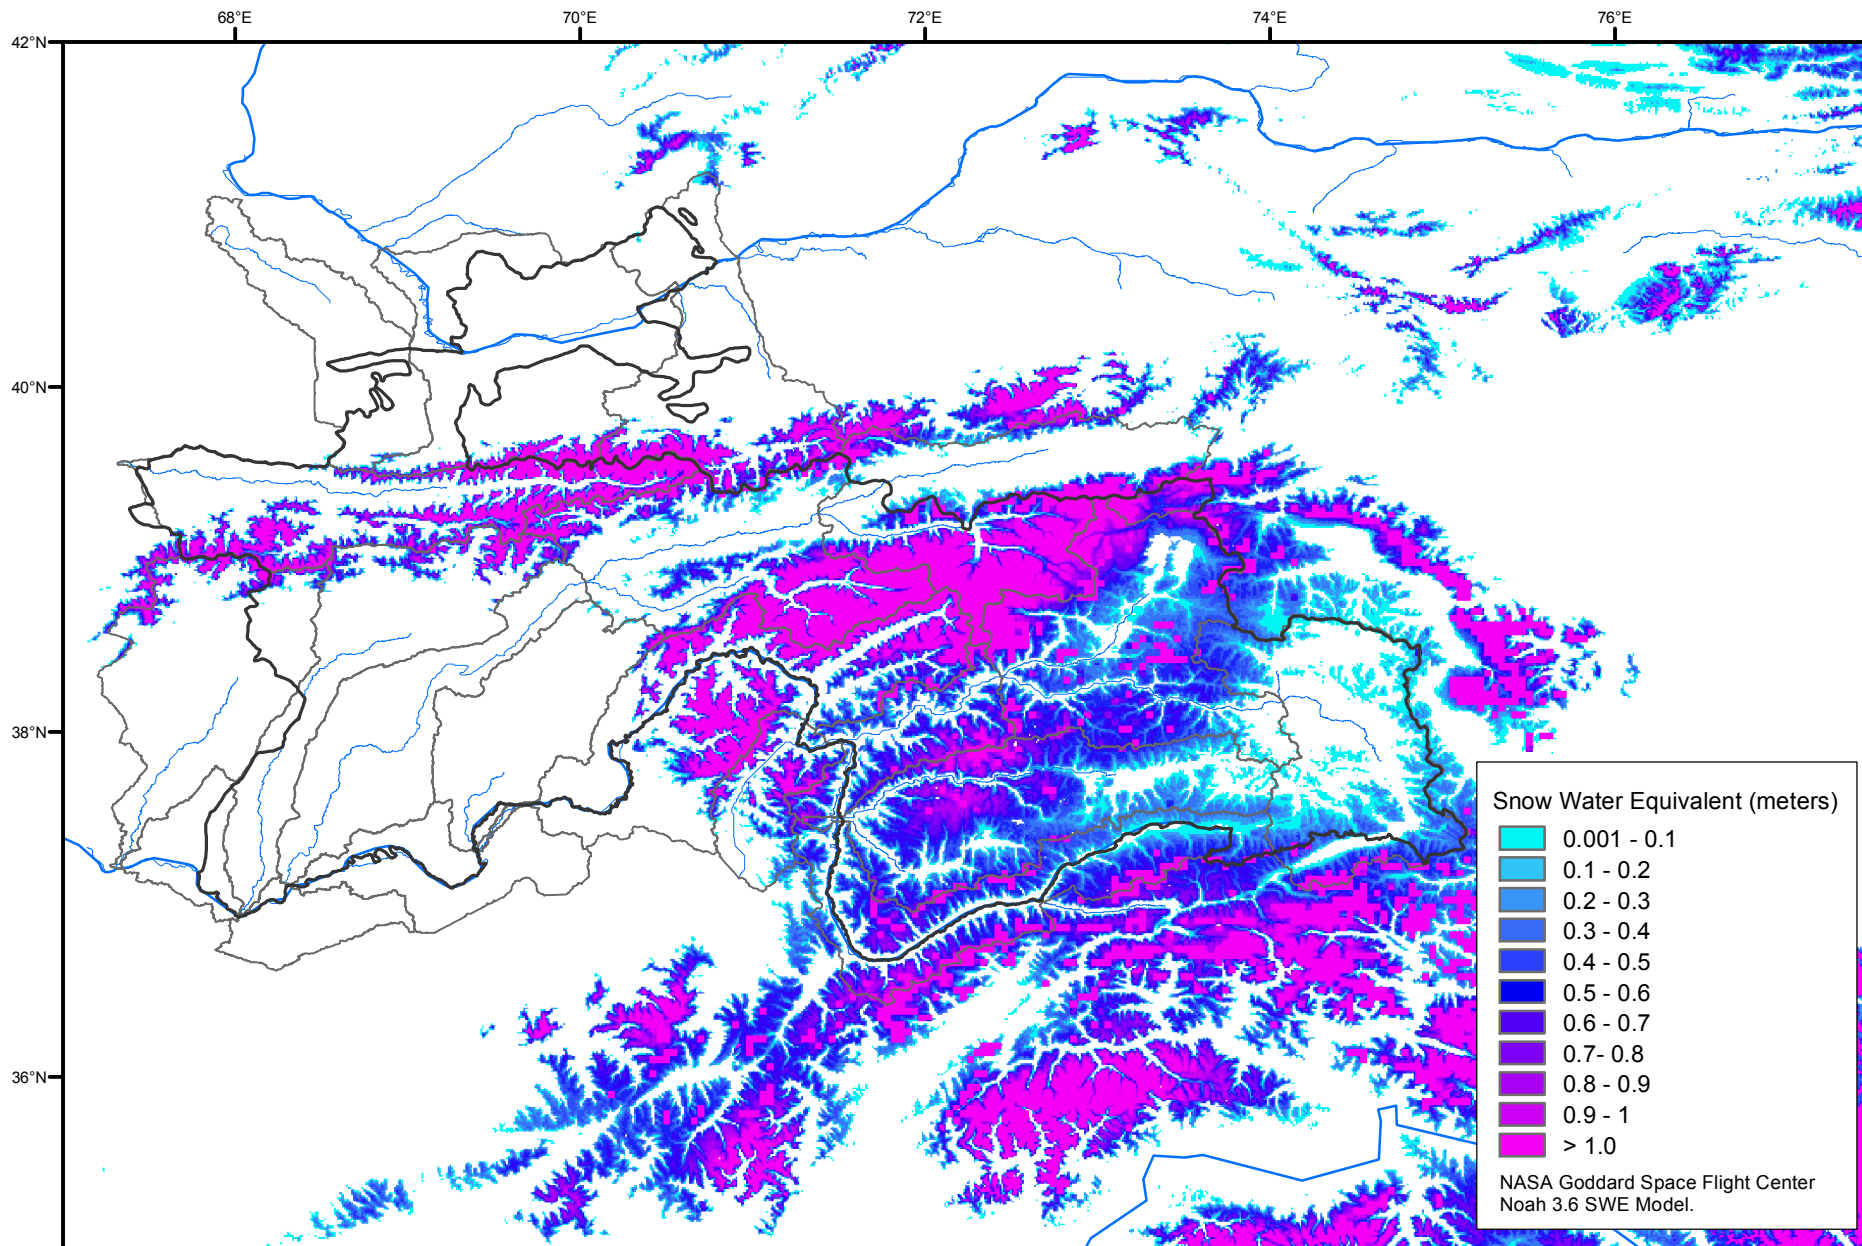

Snow Water Equivalent by Basin

June 17, 2012

Map created by USGS/EROS