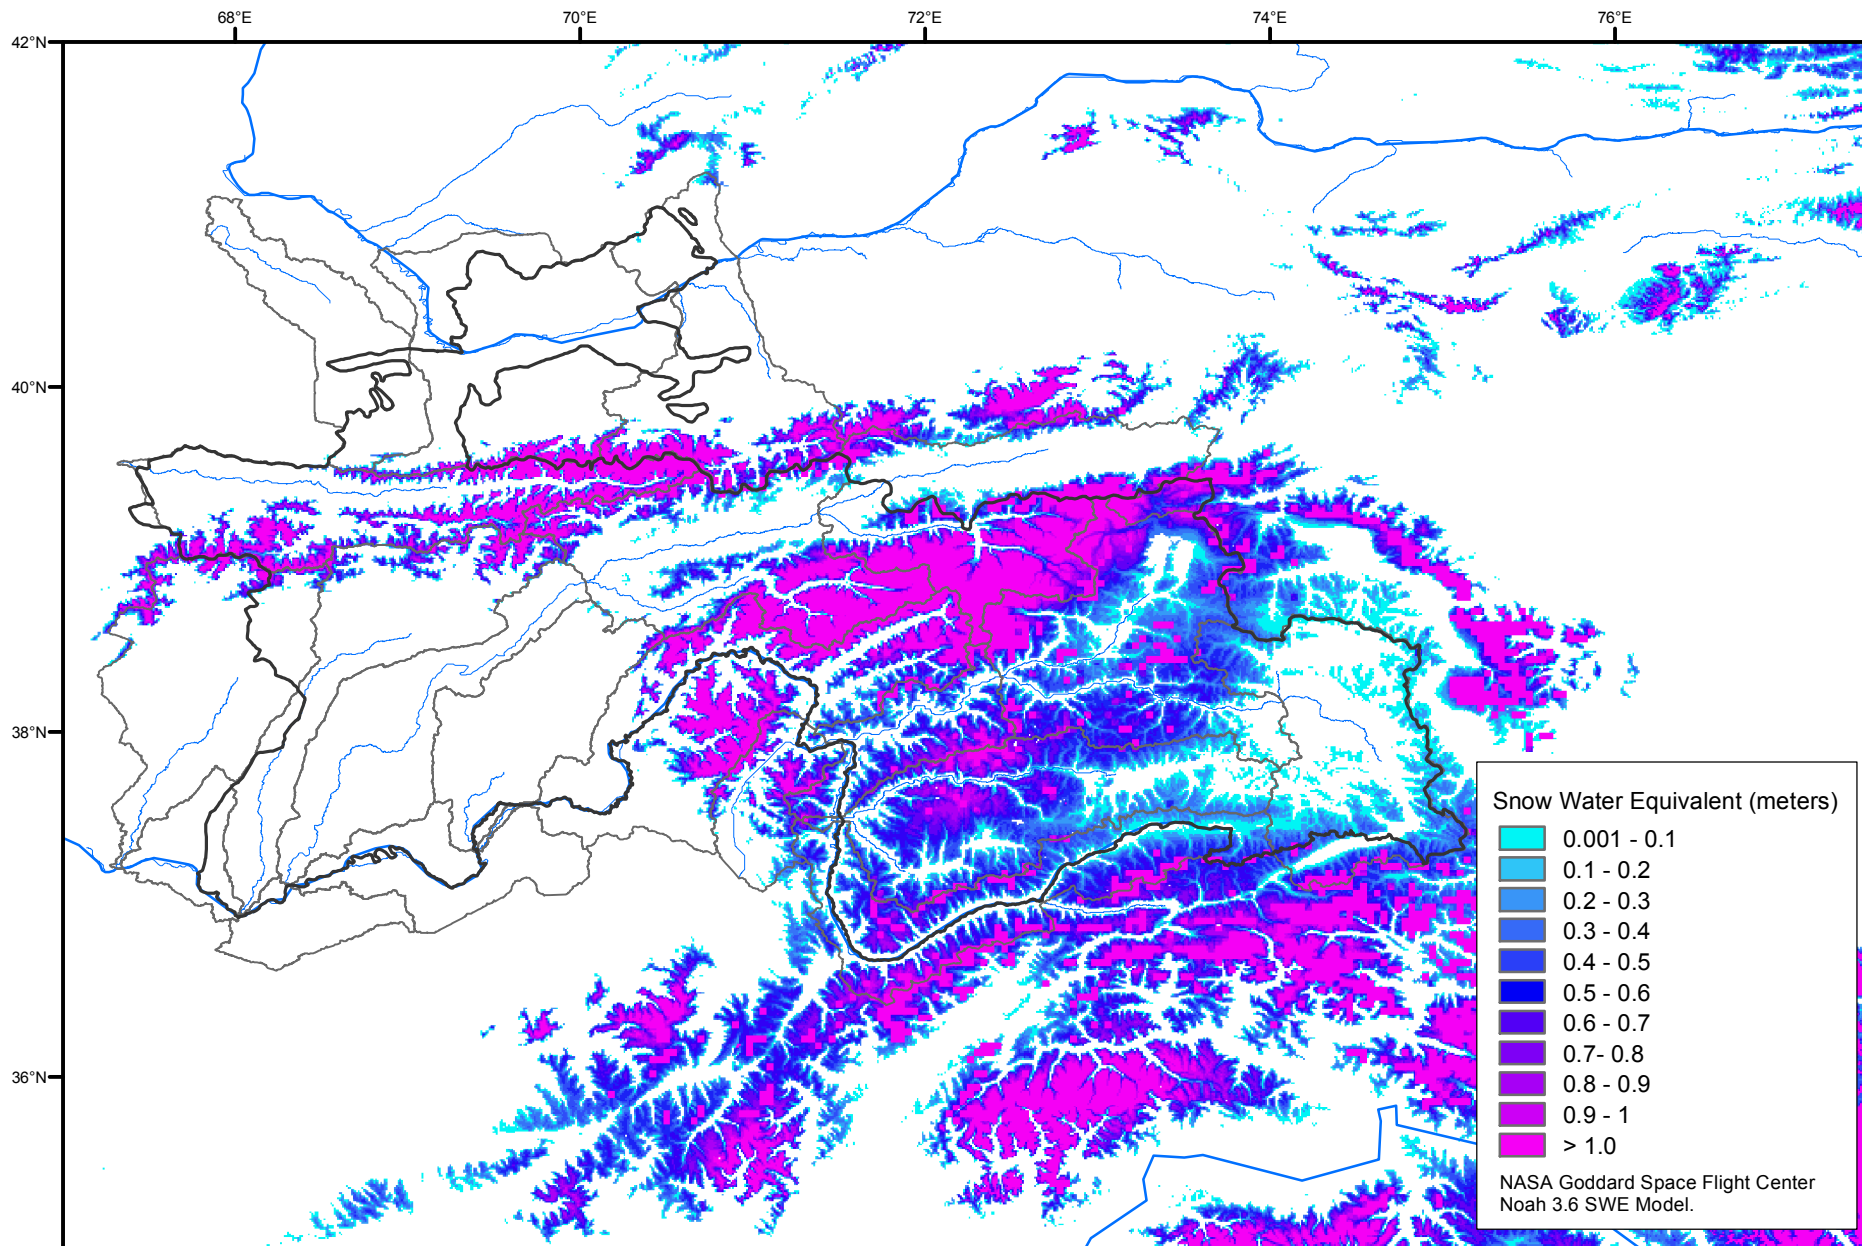

# Snow Water Equivalent by Basin

June 19, 2012

Map created by USGS/EROS