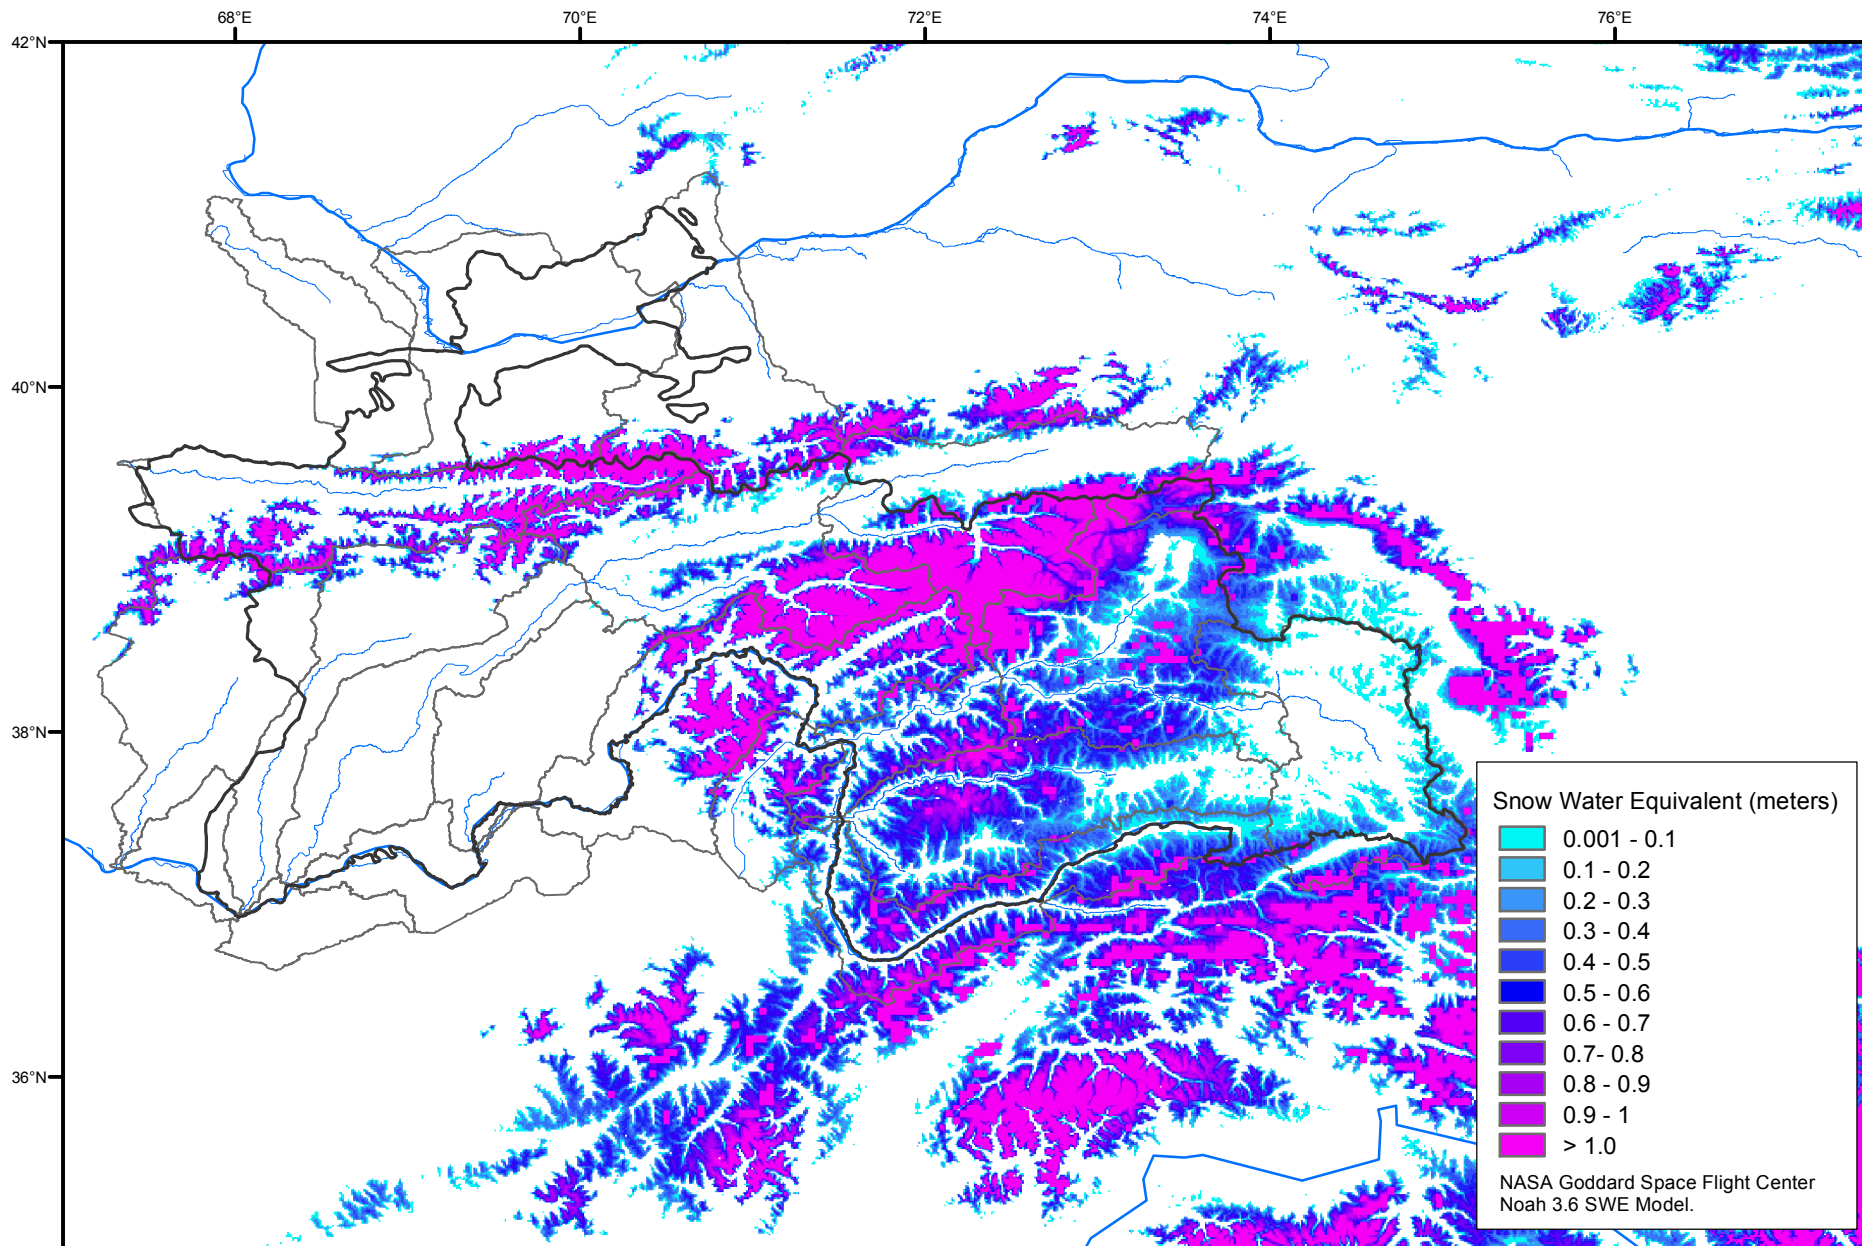

Snow Water Equivalent by Basin

June 22, 2012

Map created by USGS/EROS