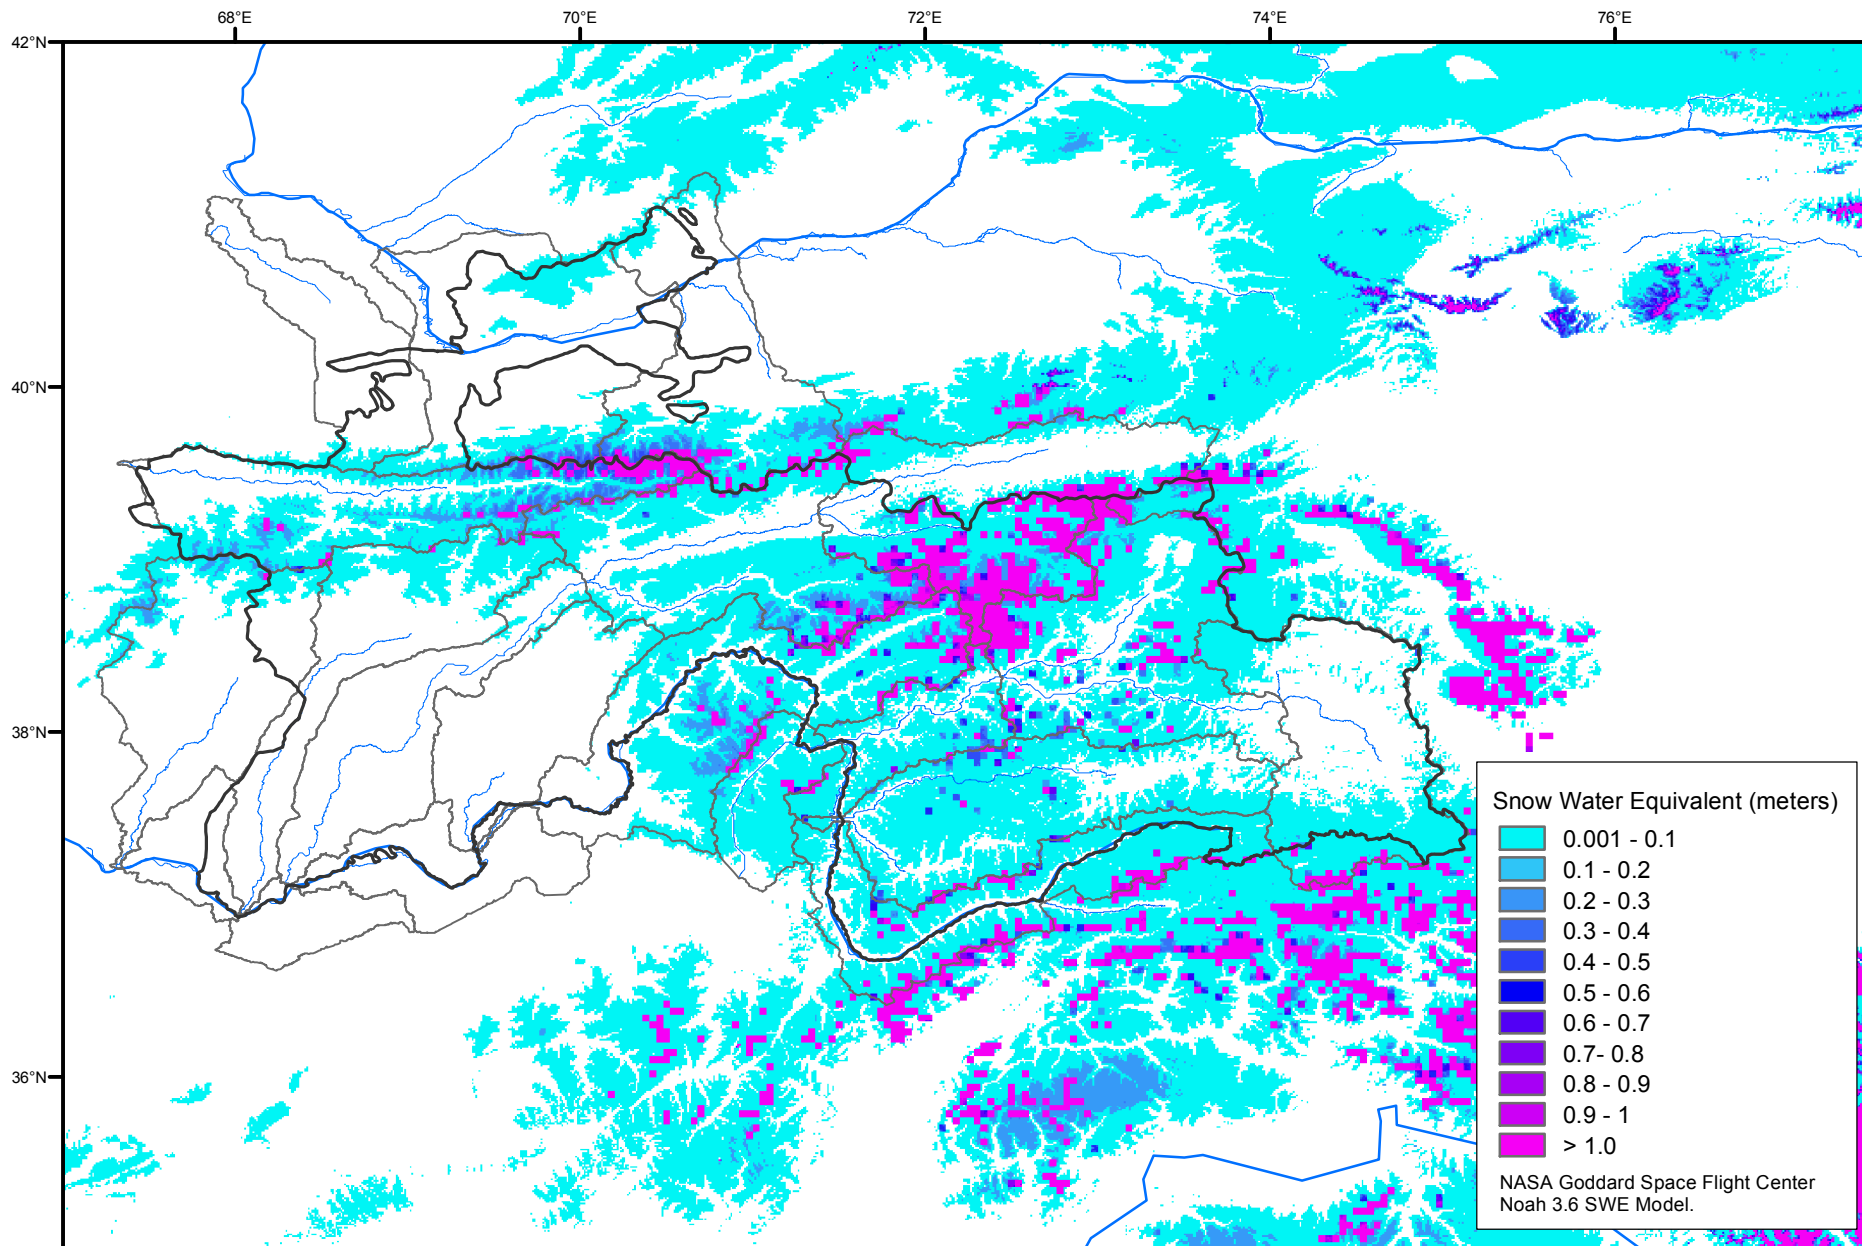

Snow Water Equivalent by Basin

November 13, 2012

Map created by USGS/EROS