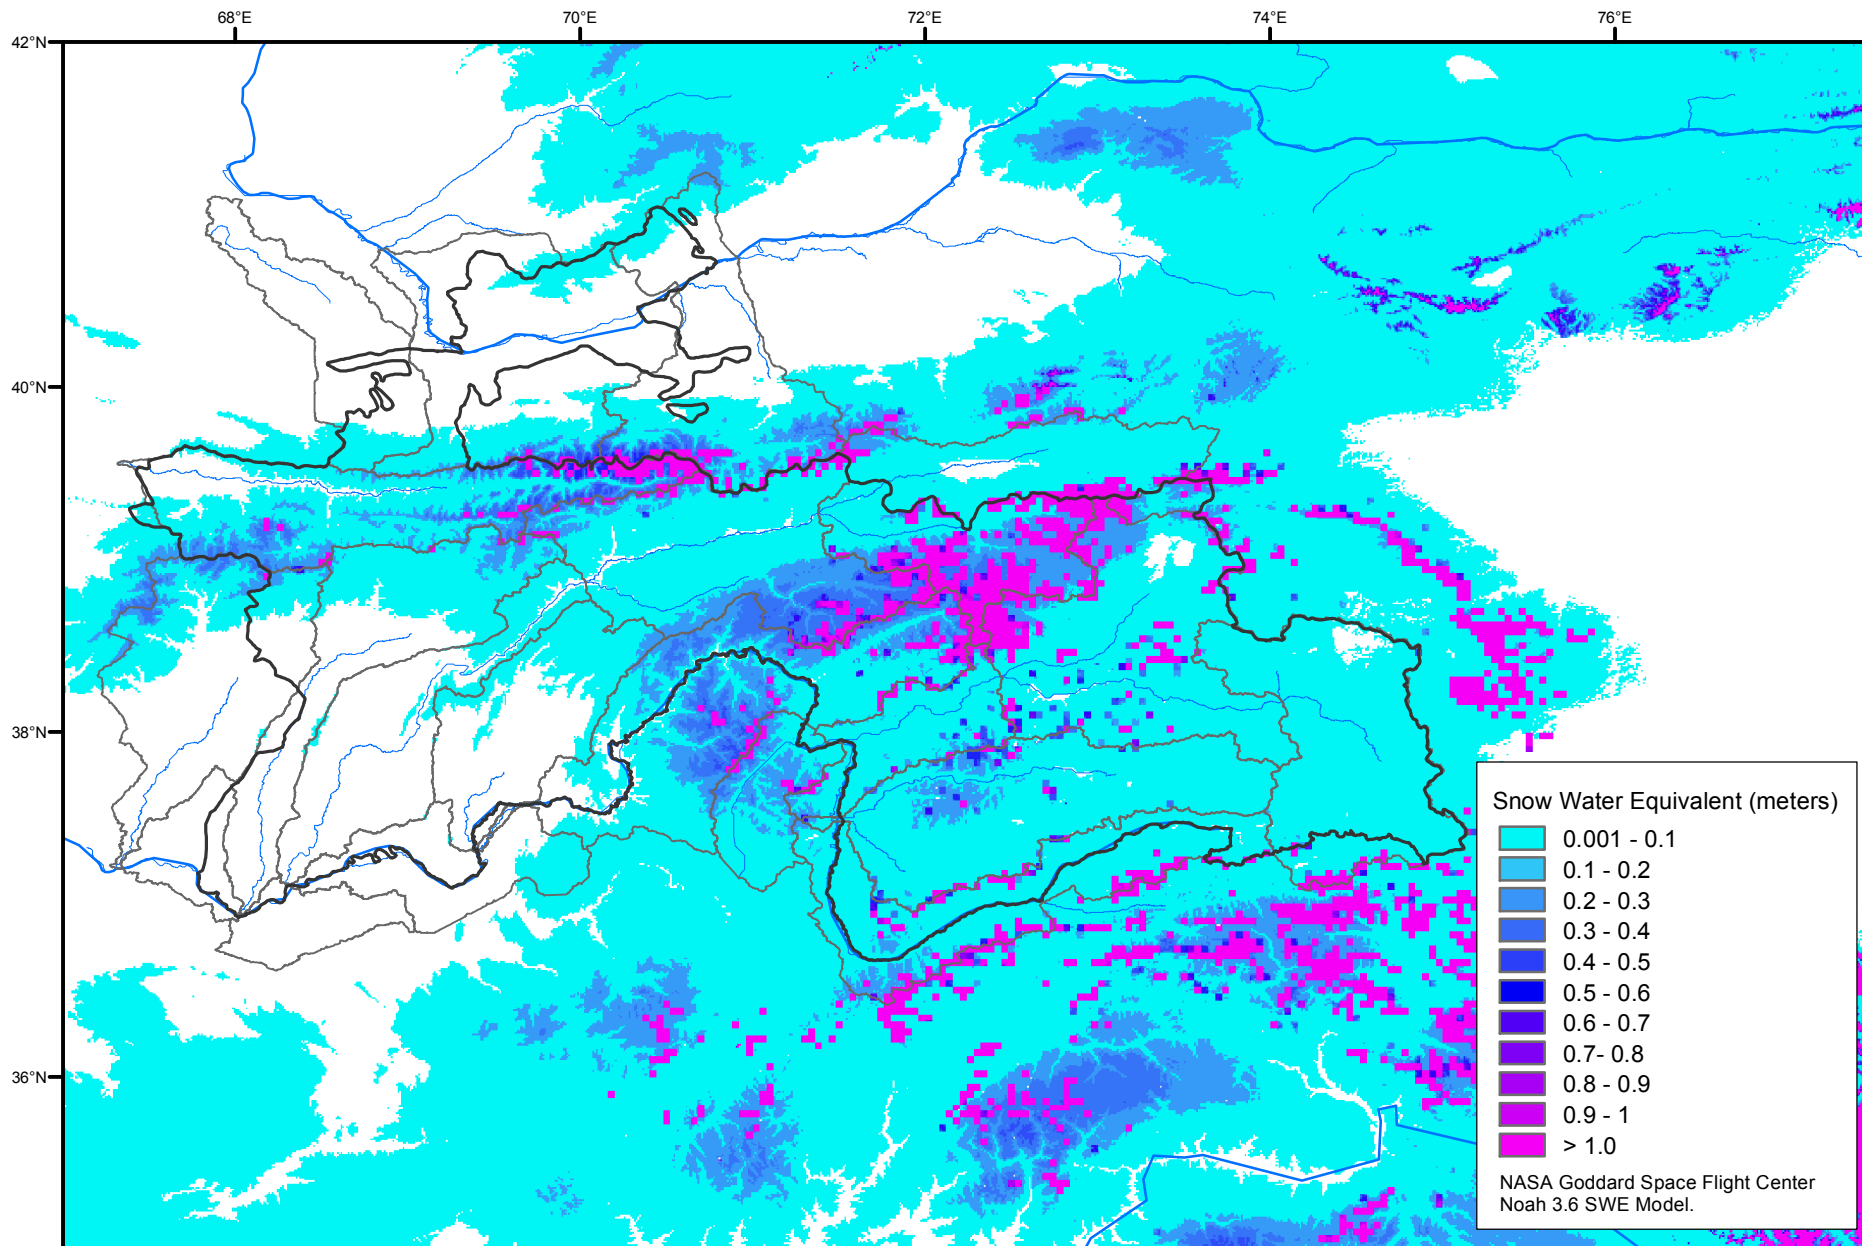

Snow Water Equivalent by Basin

December 15, 2012

Map created by USGS/EROS