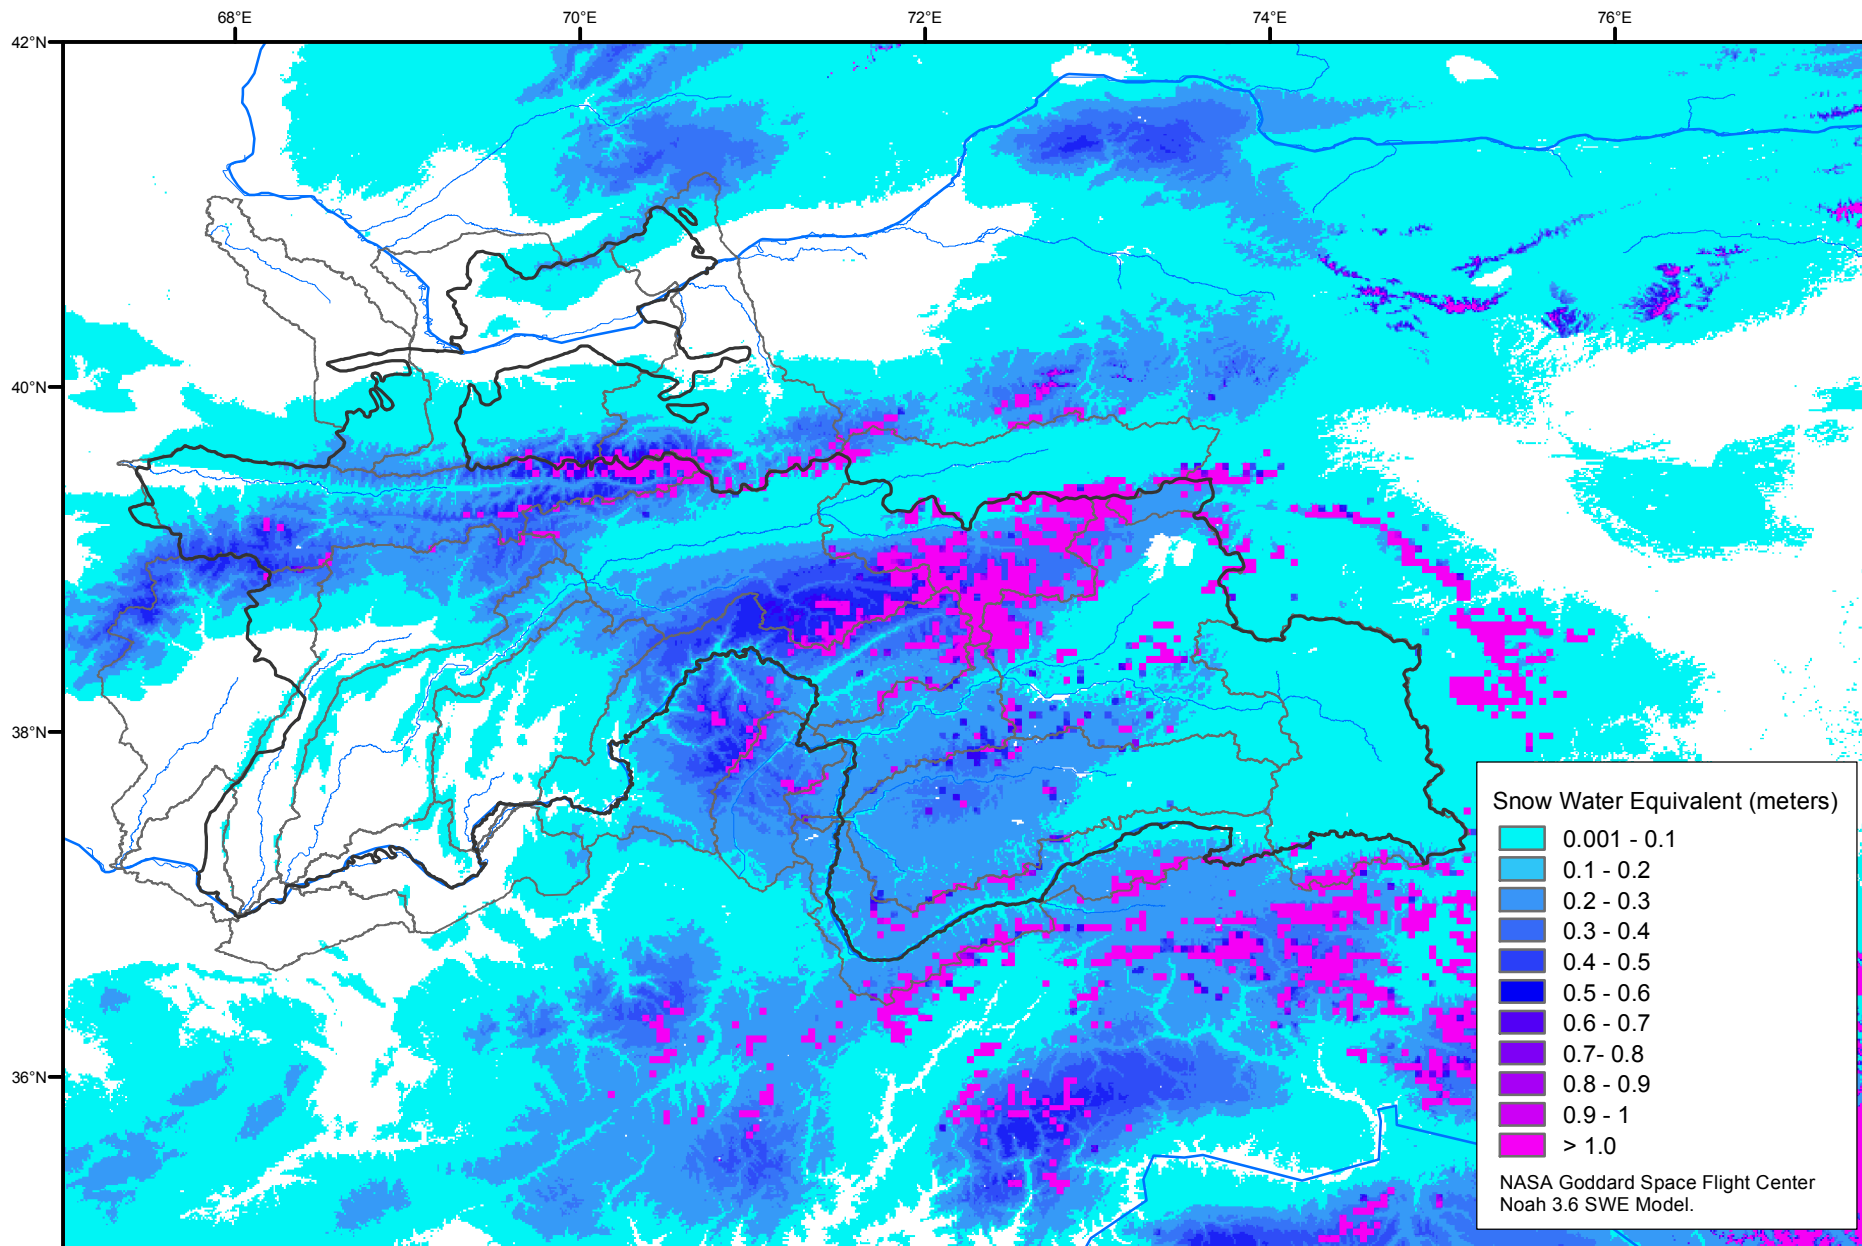

Snow Water Equivalent by Basin

January 25, 2013

Map created by USGS/EROS