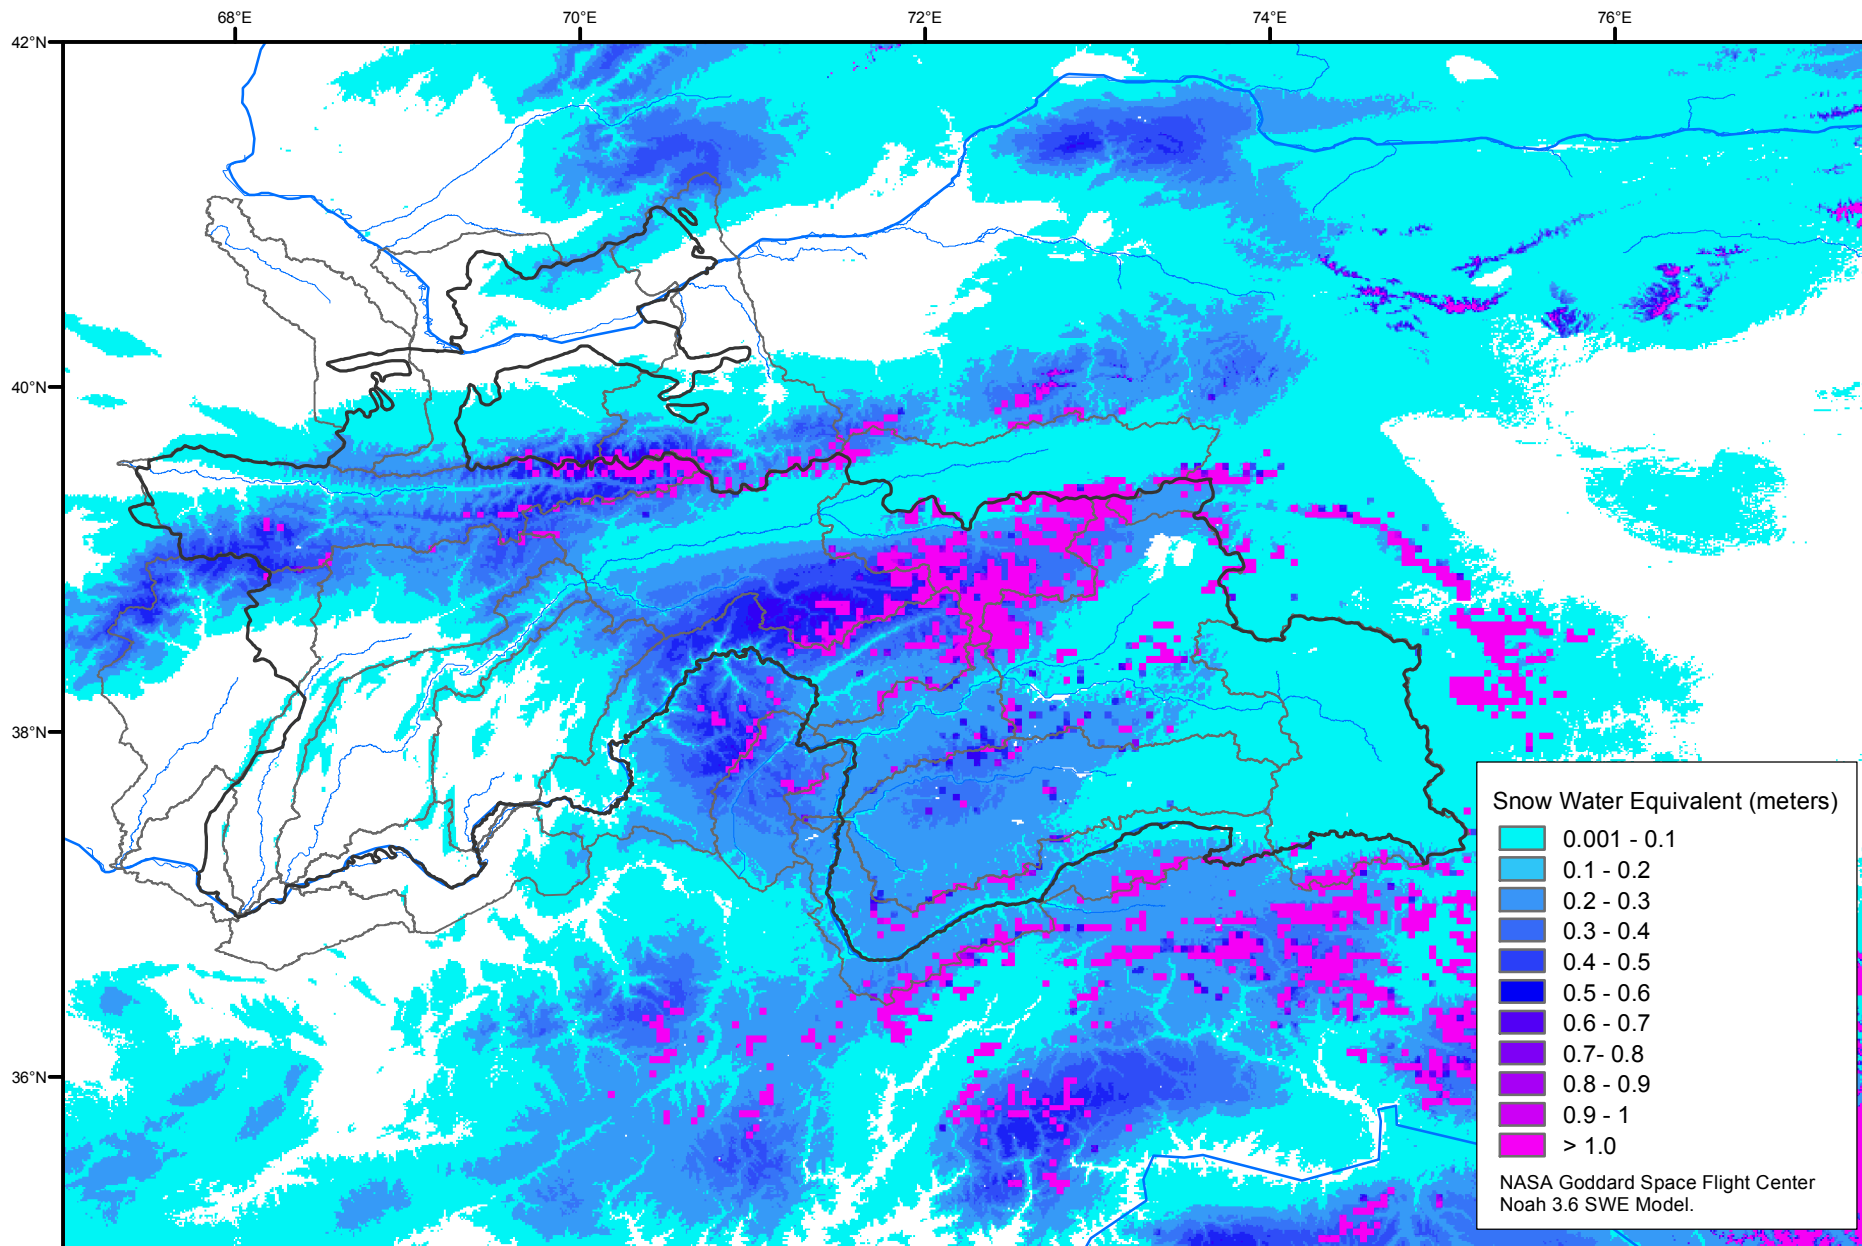

Snow Water Equivalent by Basin

January 28, 2013

Map created by USGS/EROS