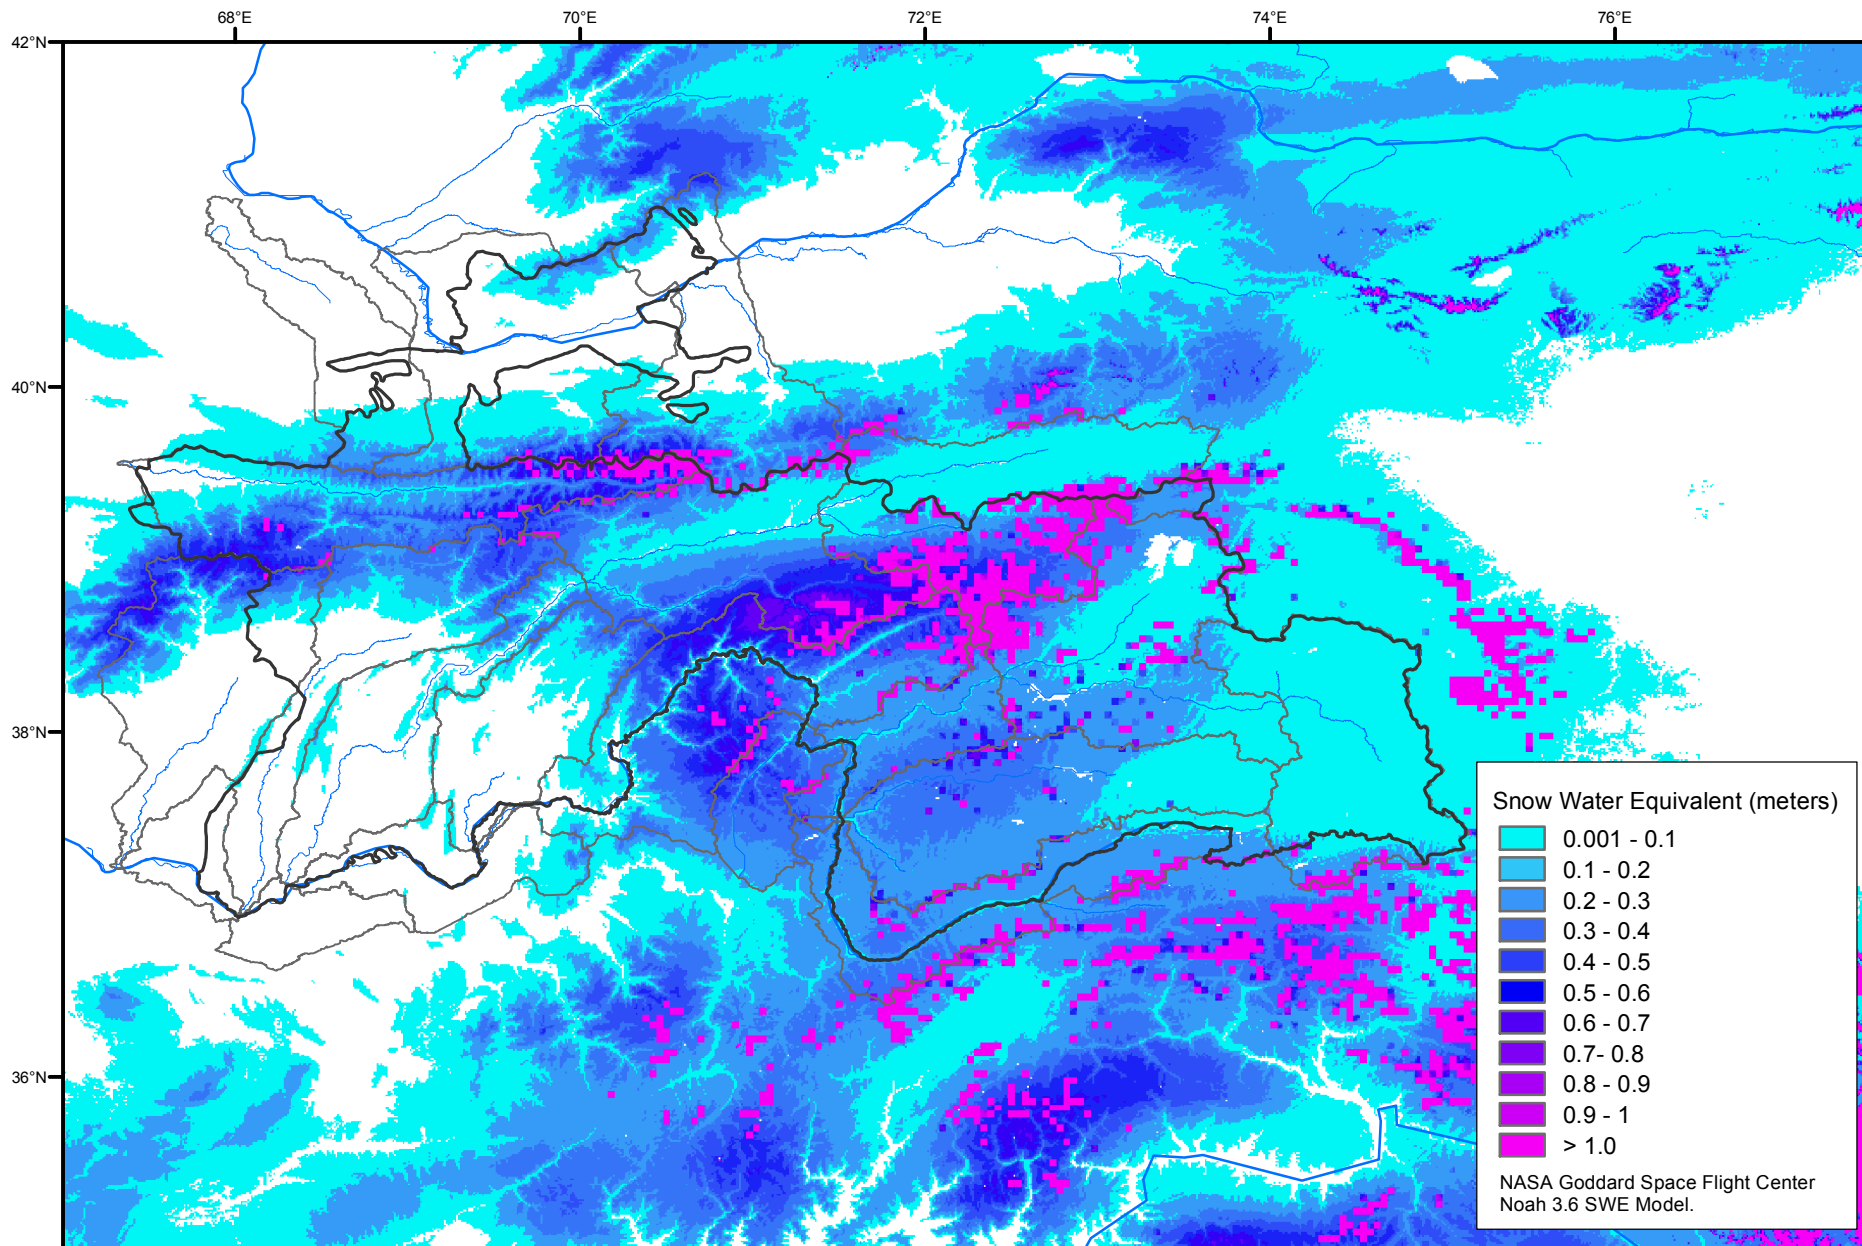

Snow Water Equivalent by Basin

February 10, 2013

Map created by USGS/EROS