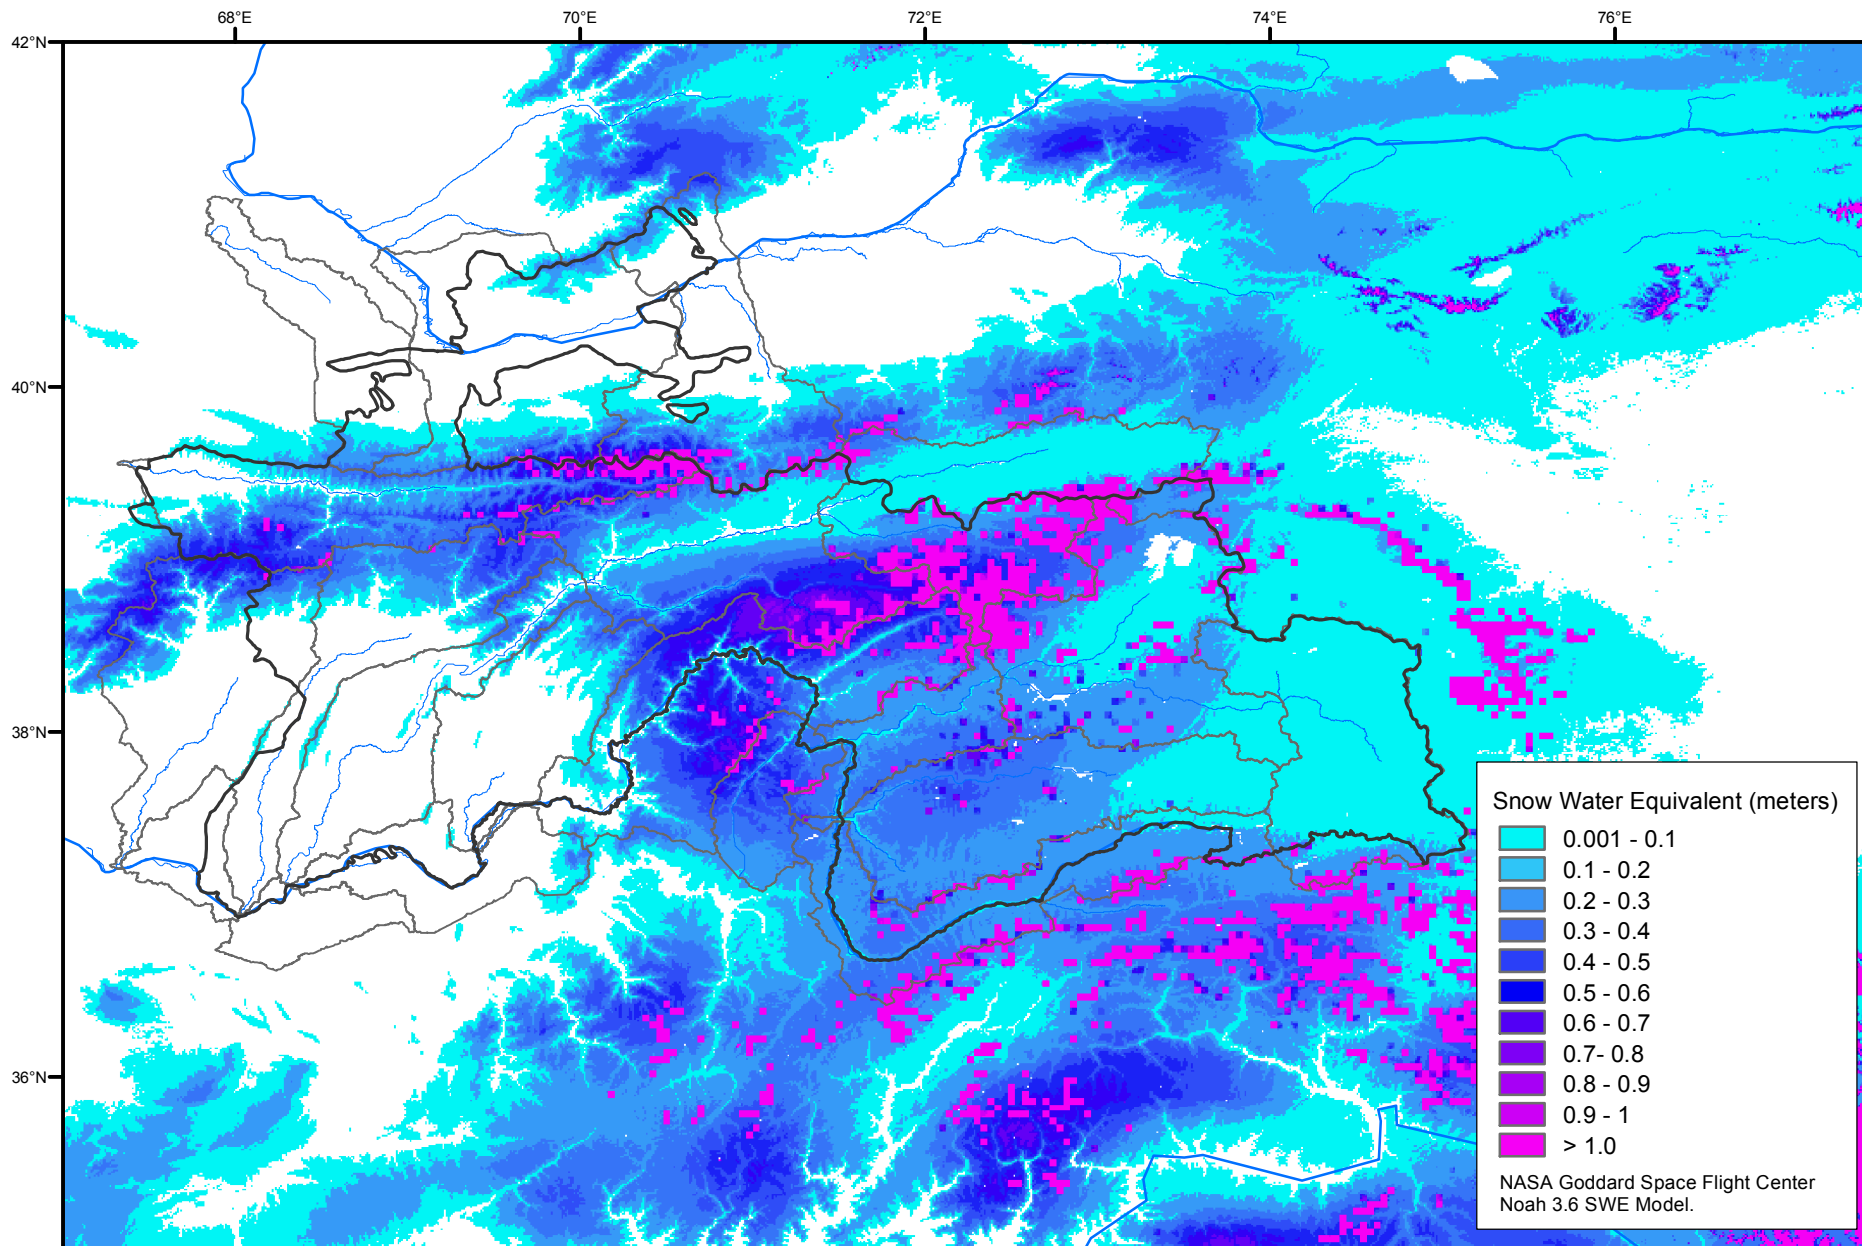

Snow Water Equivalent by Basin

February 17, 2013

Map created by USGS/EROS