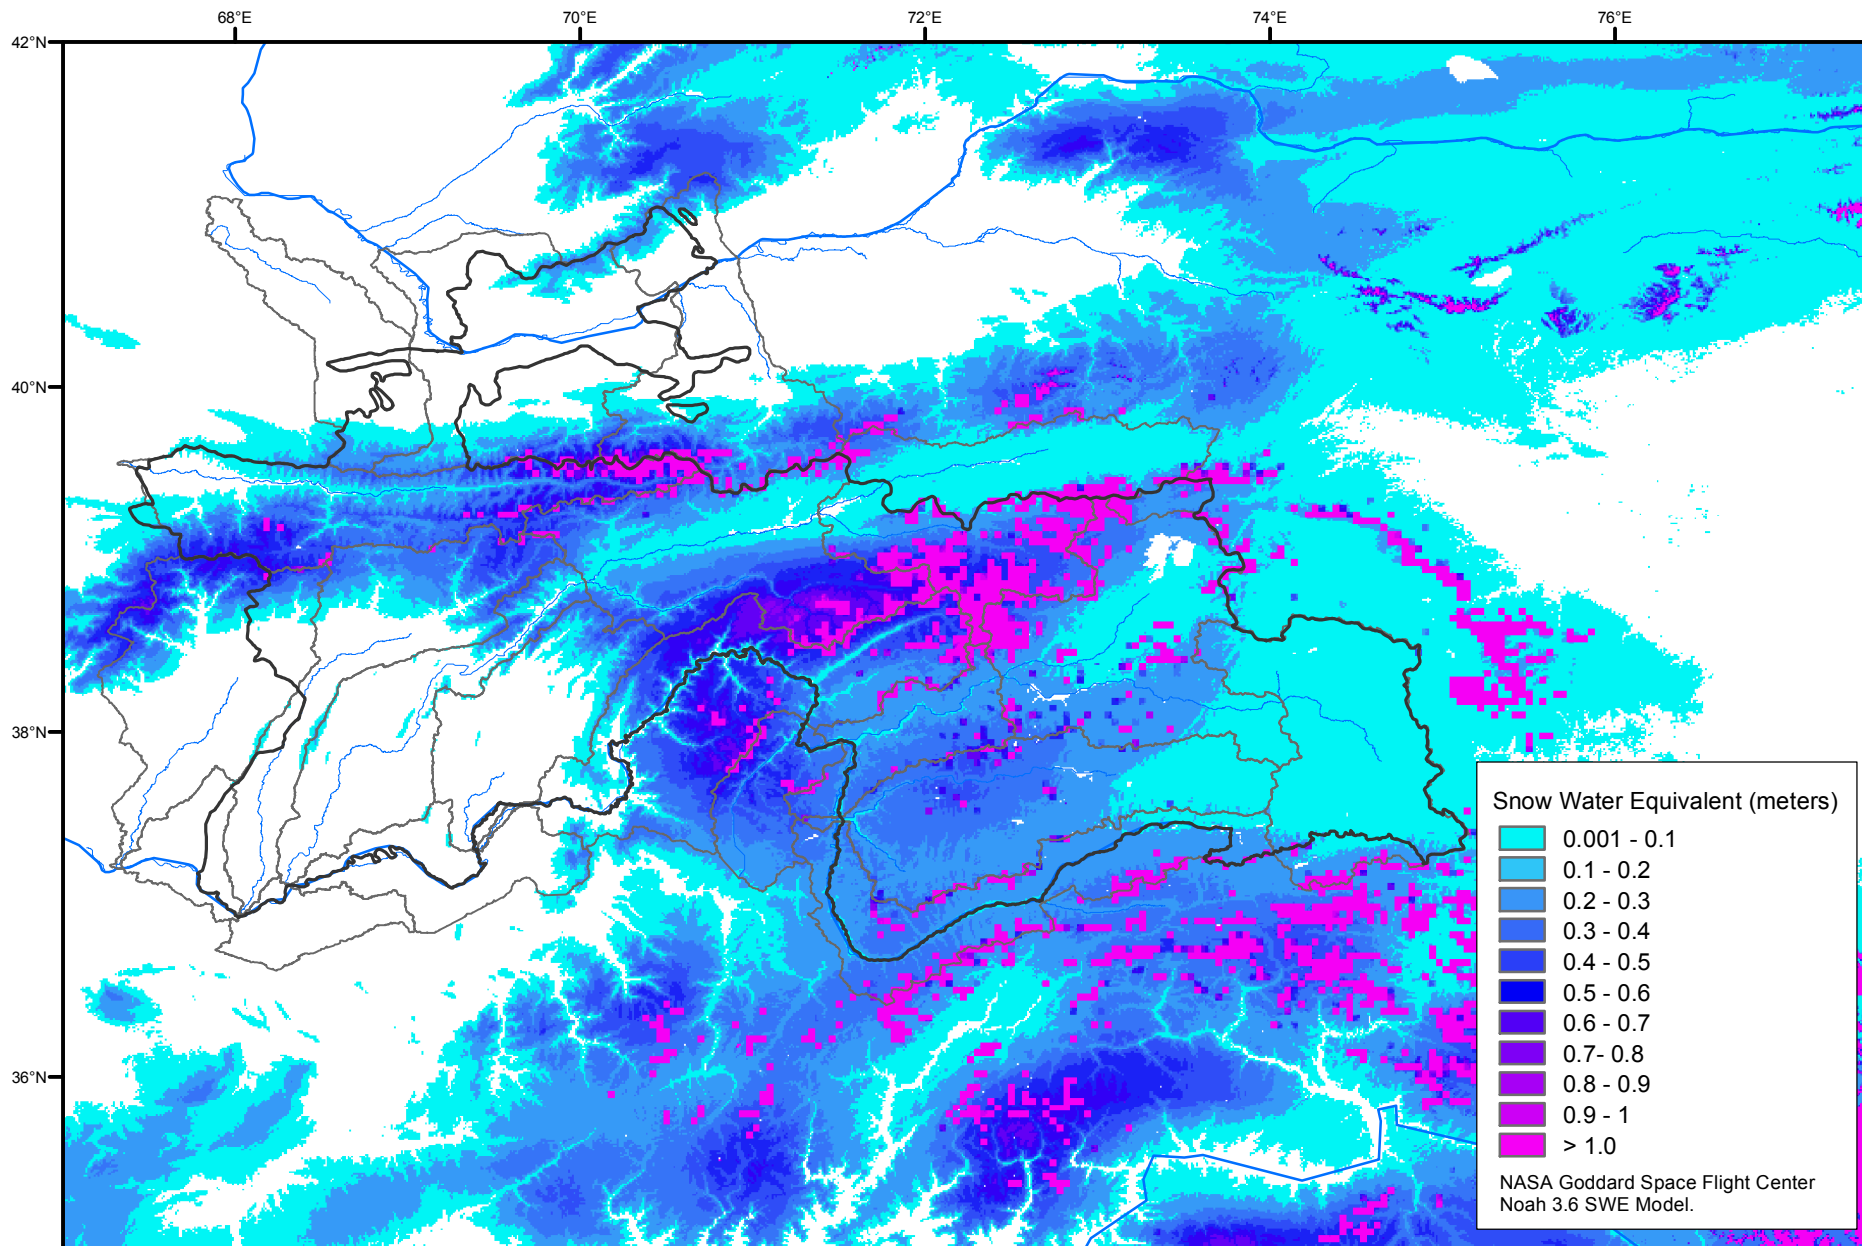

Snow Water Equivalent by Basin

February 18, 2013

Map created by USGS/EROS