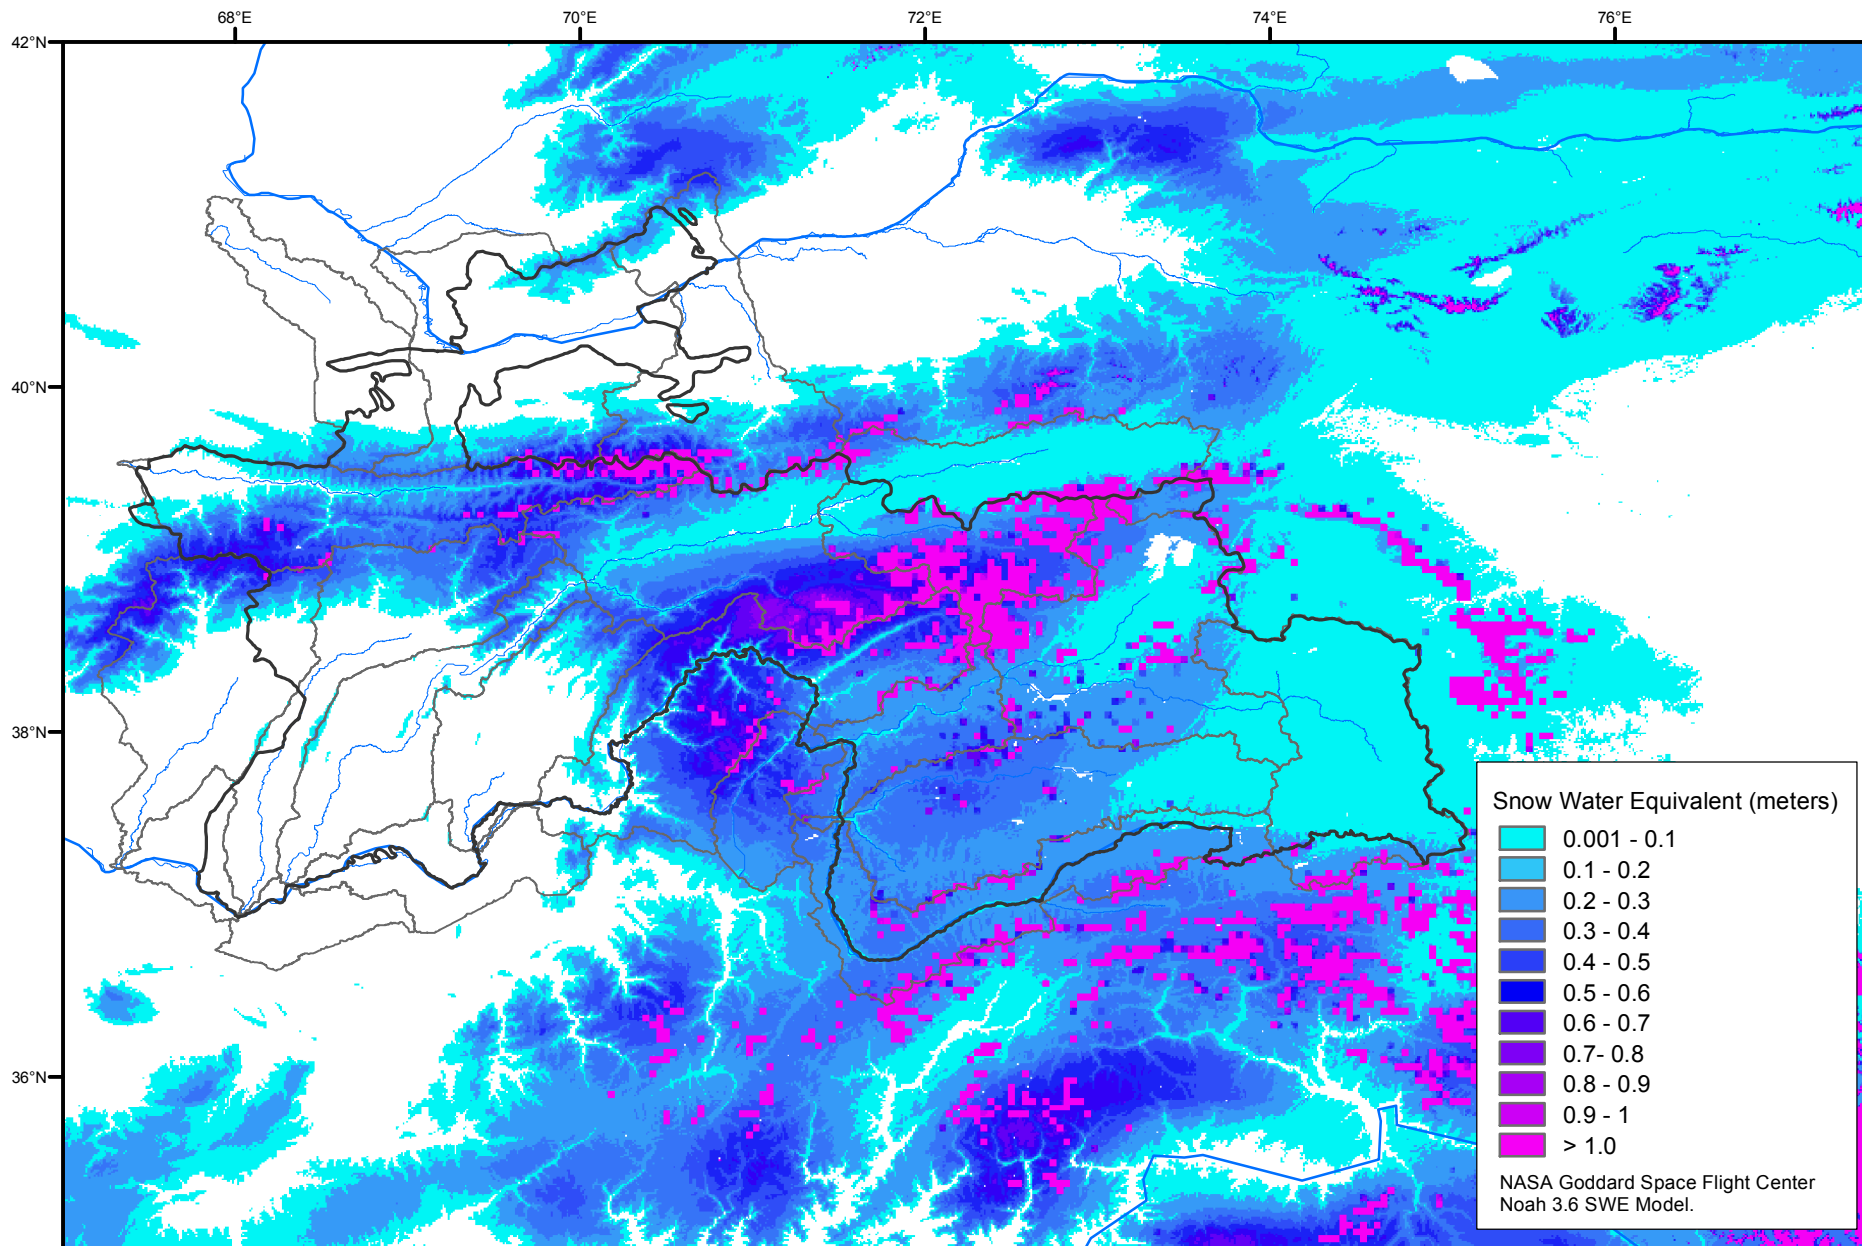

Snow Water Equivalent by Basin

February 21, 2013

Map created by USGS/EROS