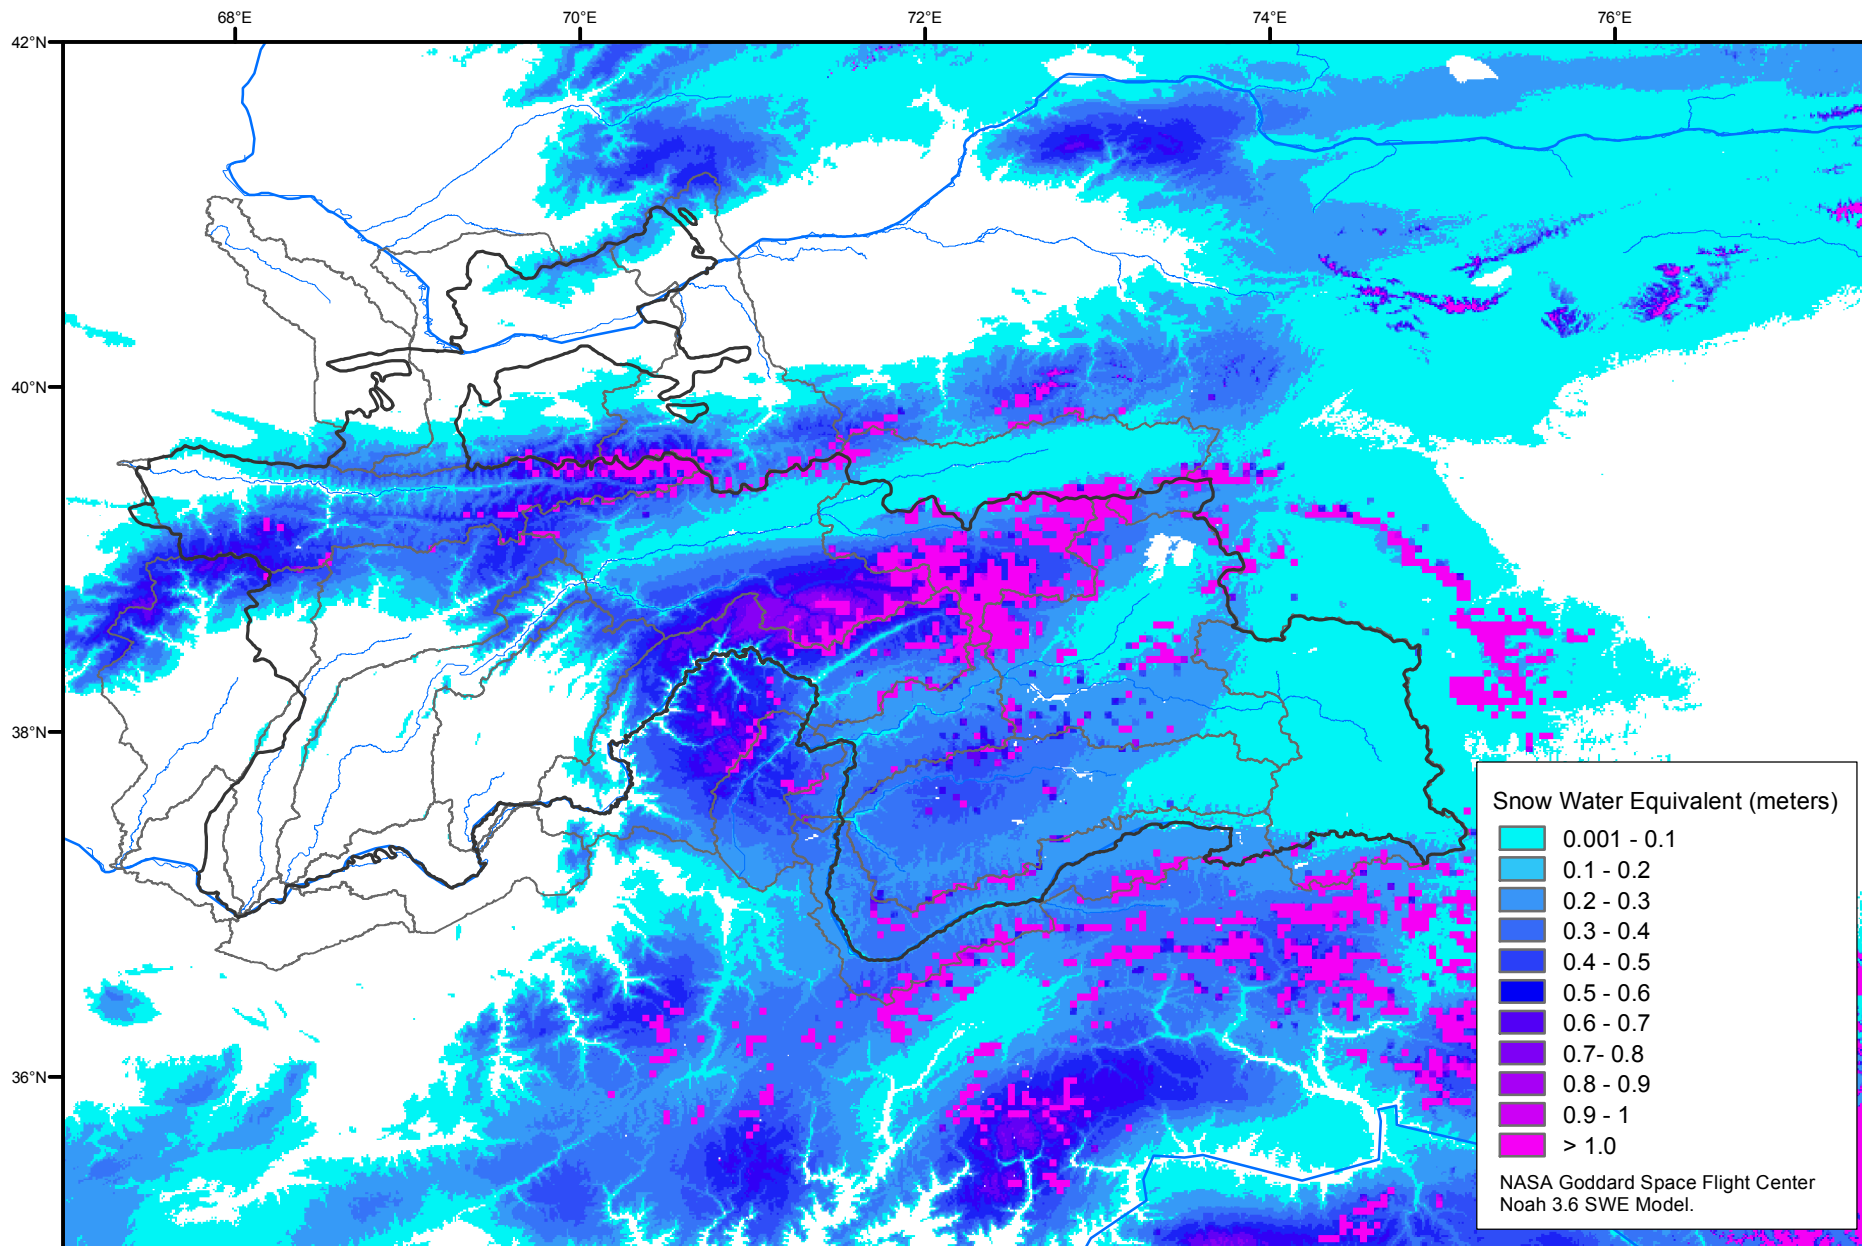

Snow Water Equivalent by Basin

February 24, 2013

Map created by USGS/EROS