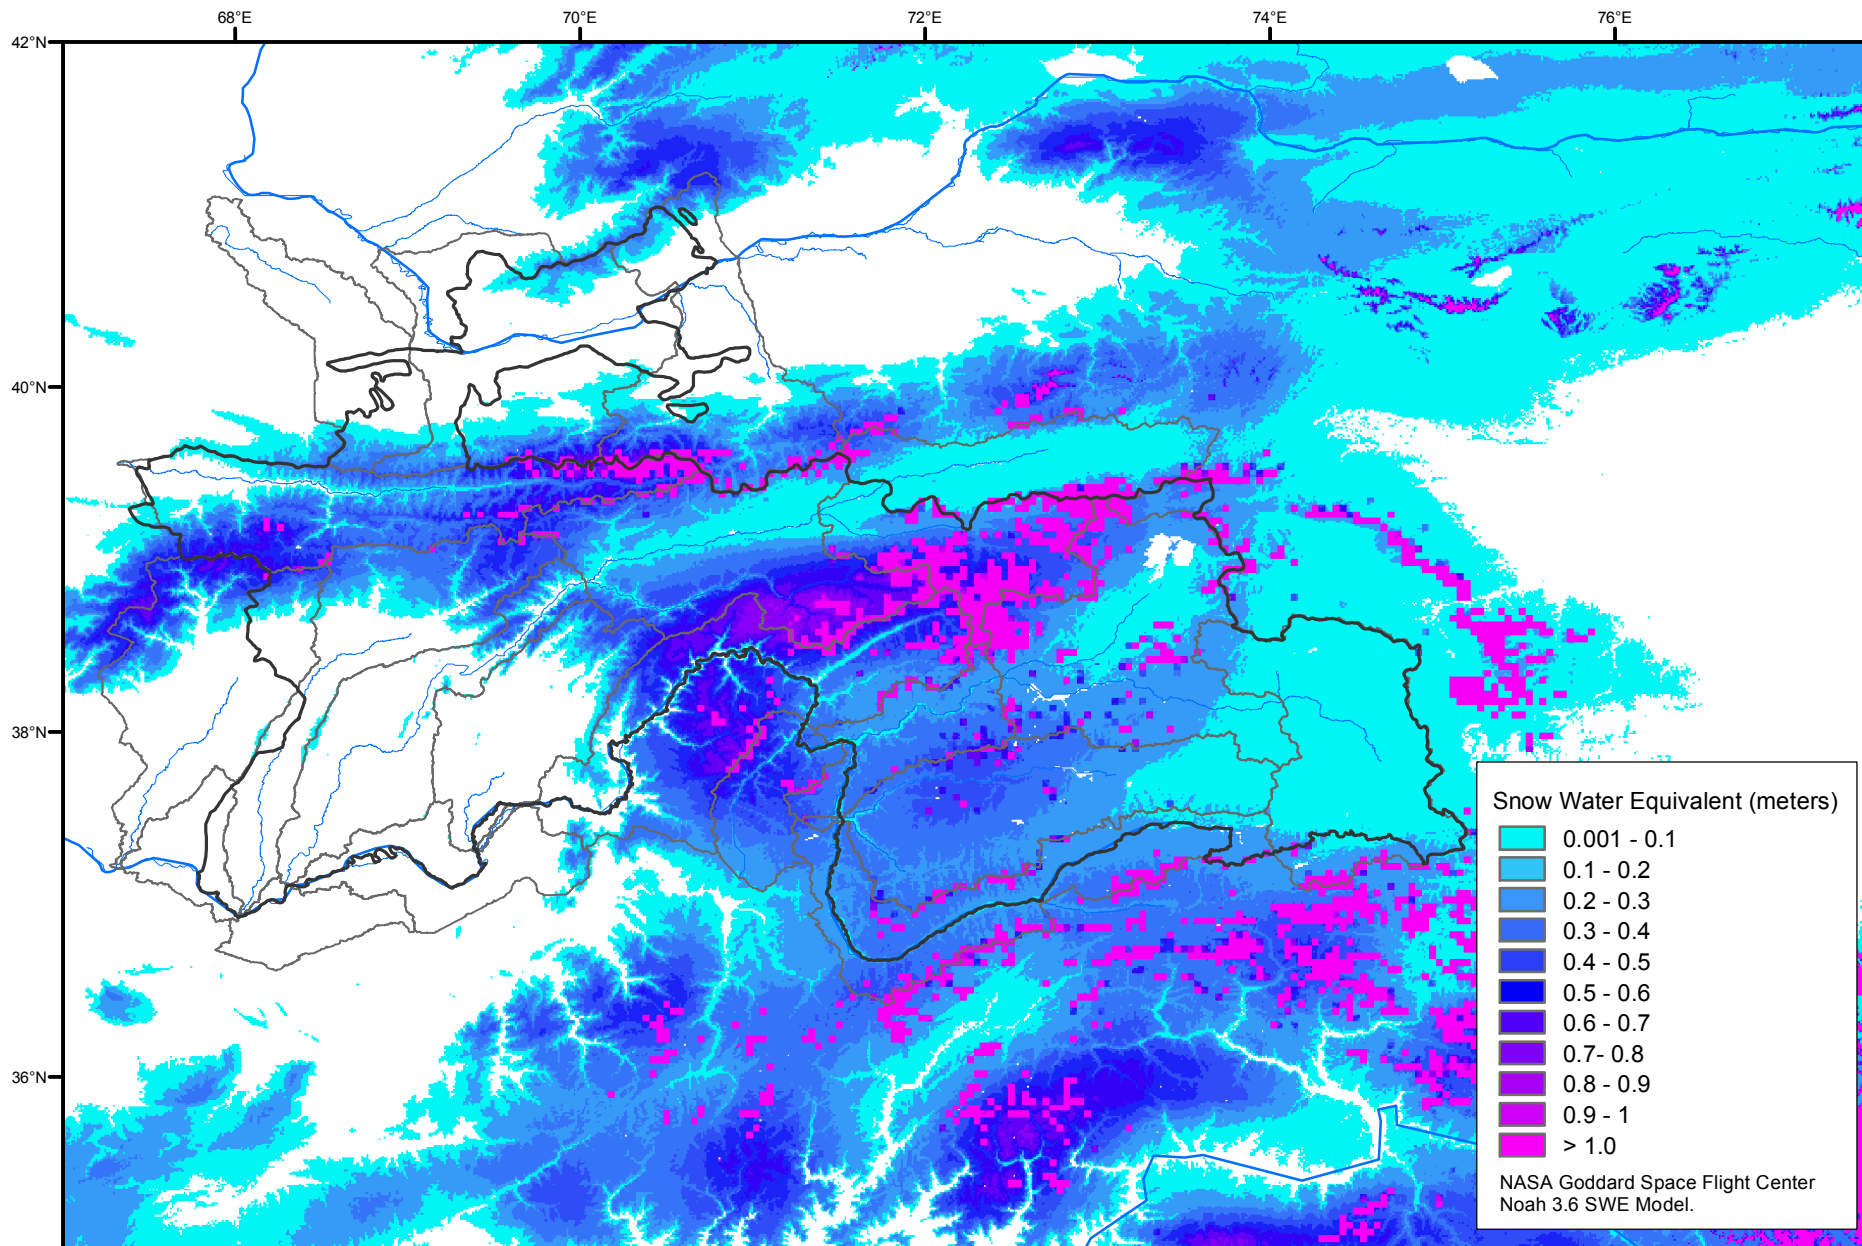

Snow Water Equivalent by Basin

February 25, 2013

Map created by USGS/EROS