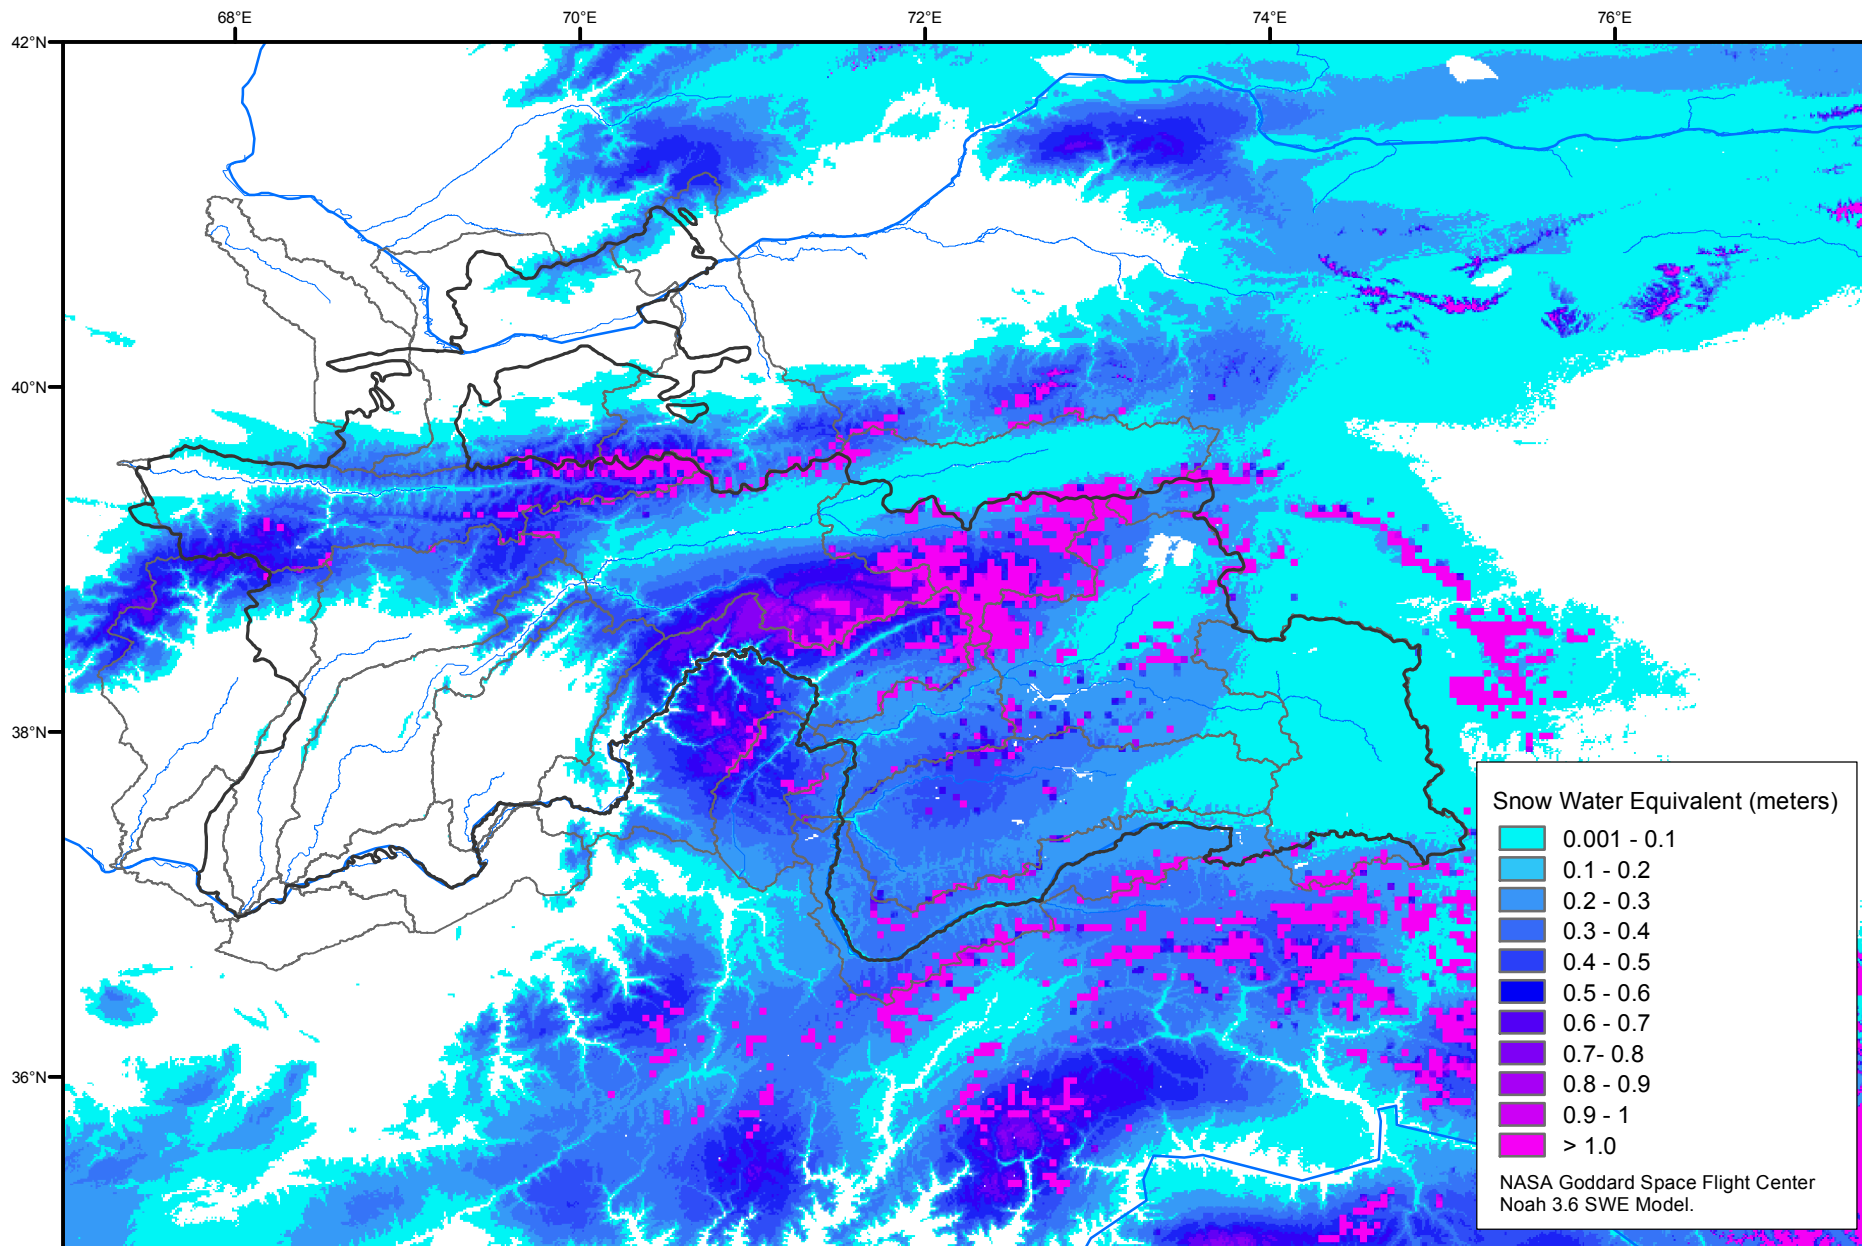

Snow Water Equivalent by Basin

February 26, 2013

Map created by USGS/EROS