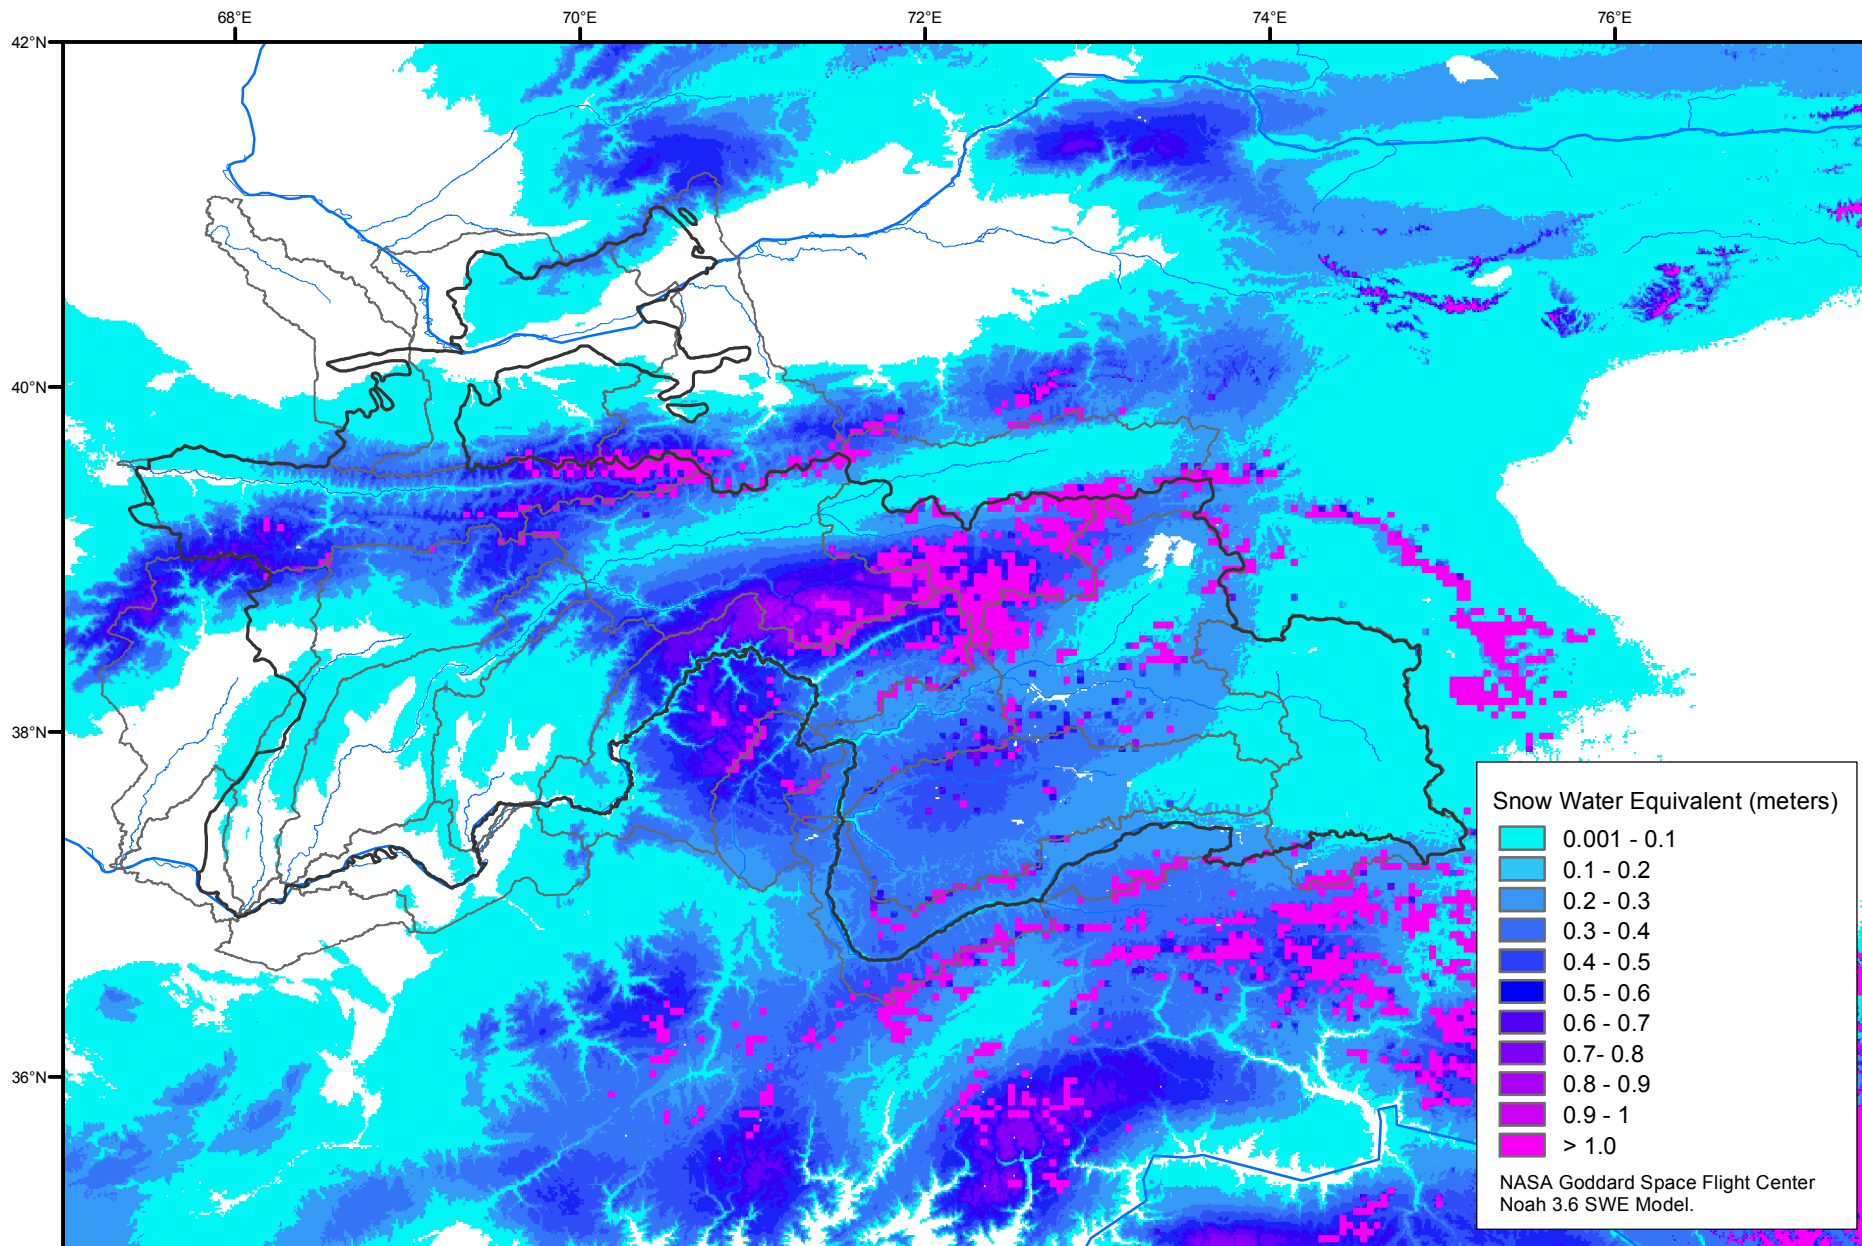

Snow Water Equivalent by Basin

February 28, 2013

Map created by USGS/EROS