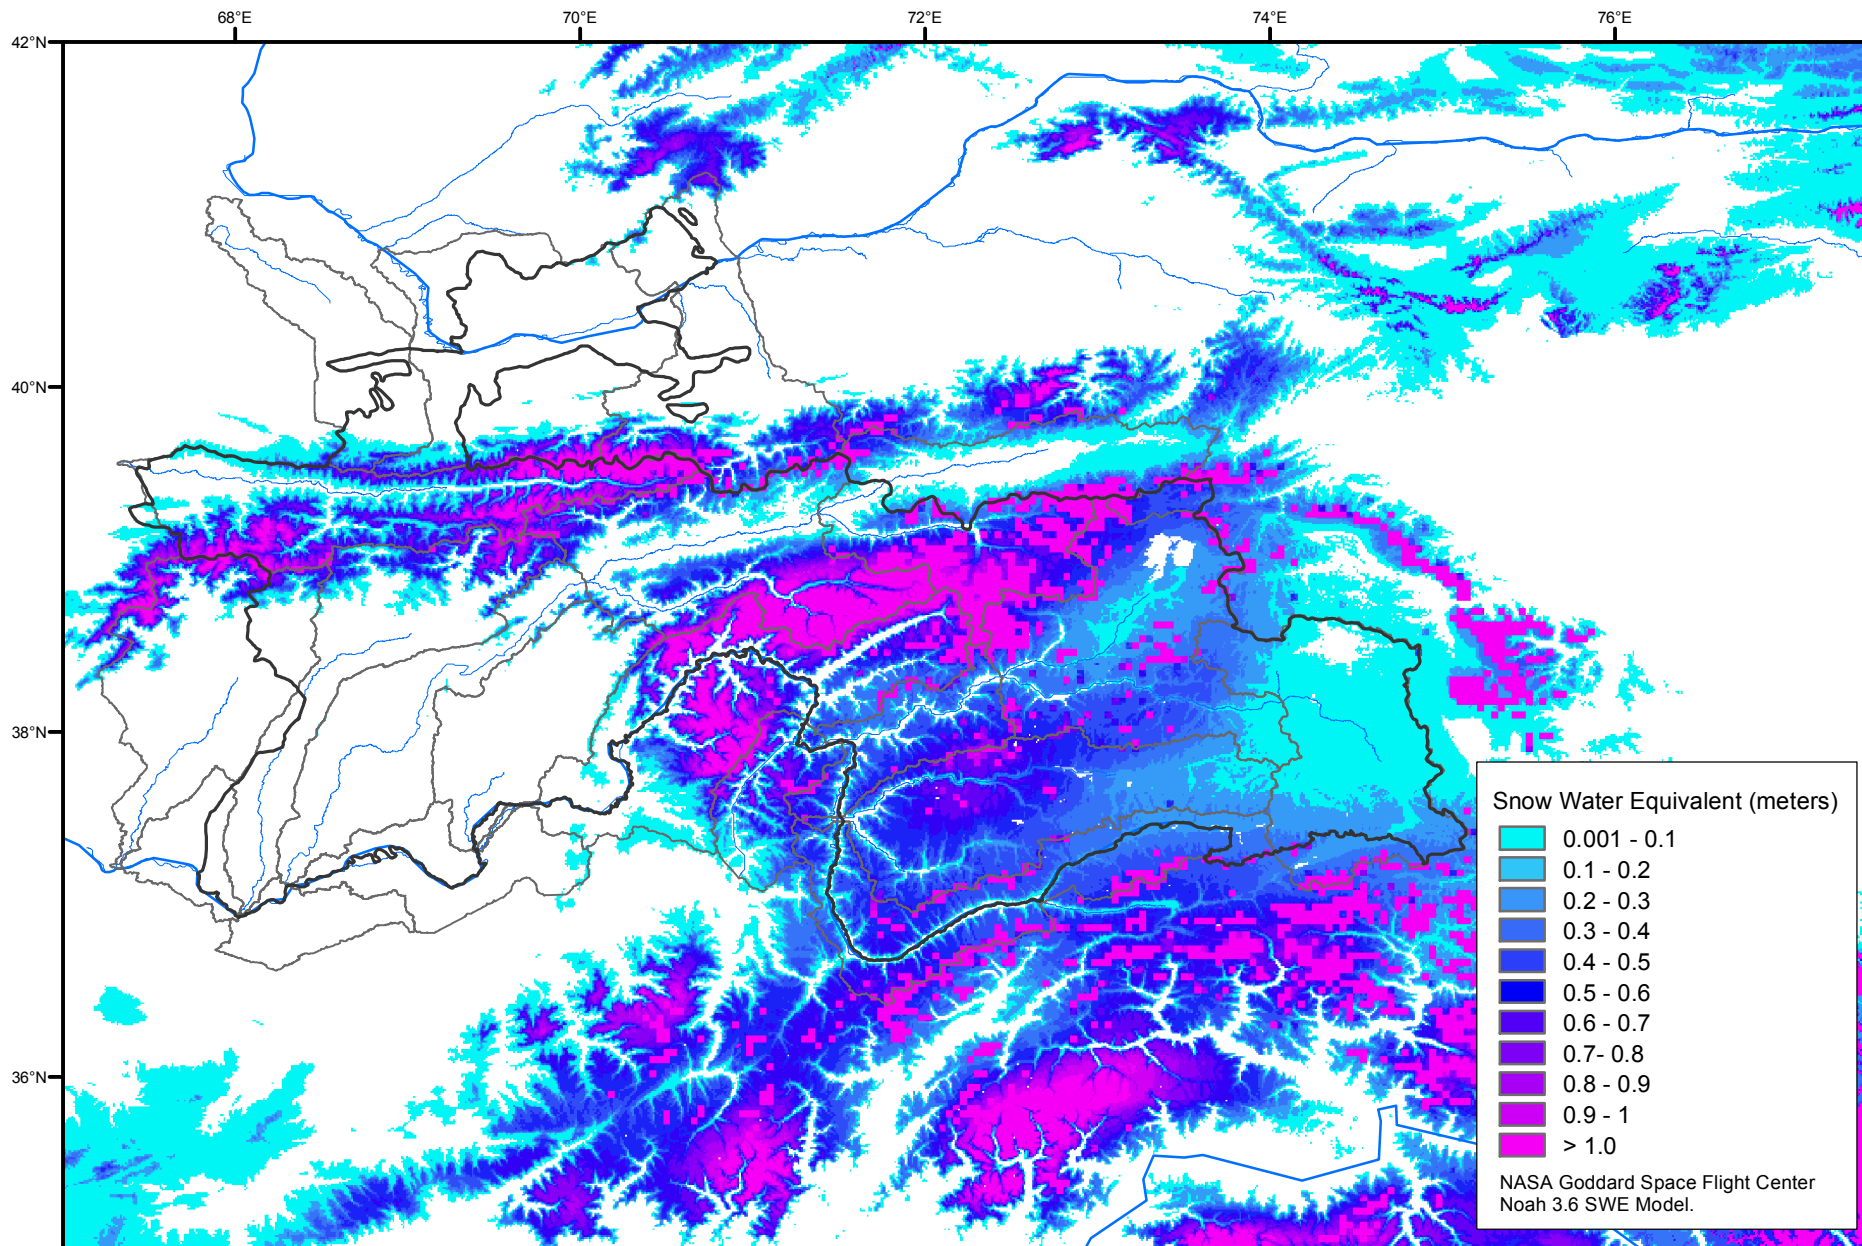

Snow Water Equivalent by Basin

April 29, 2013

Map created by USGS/EROS