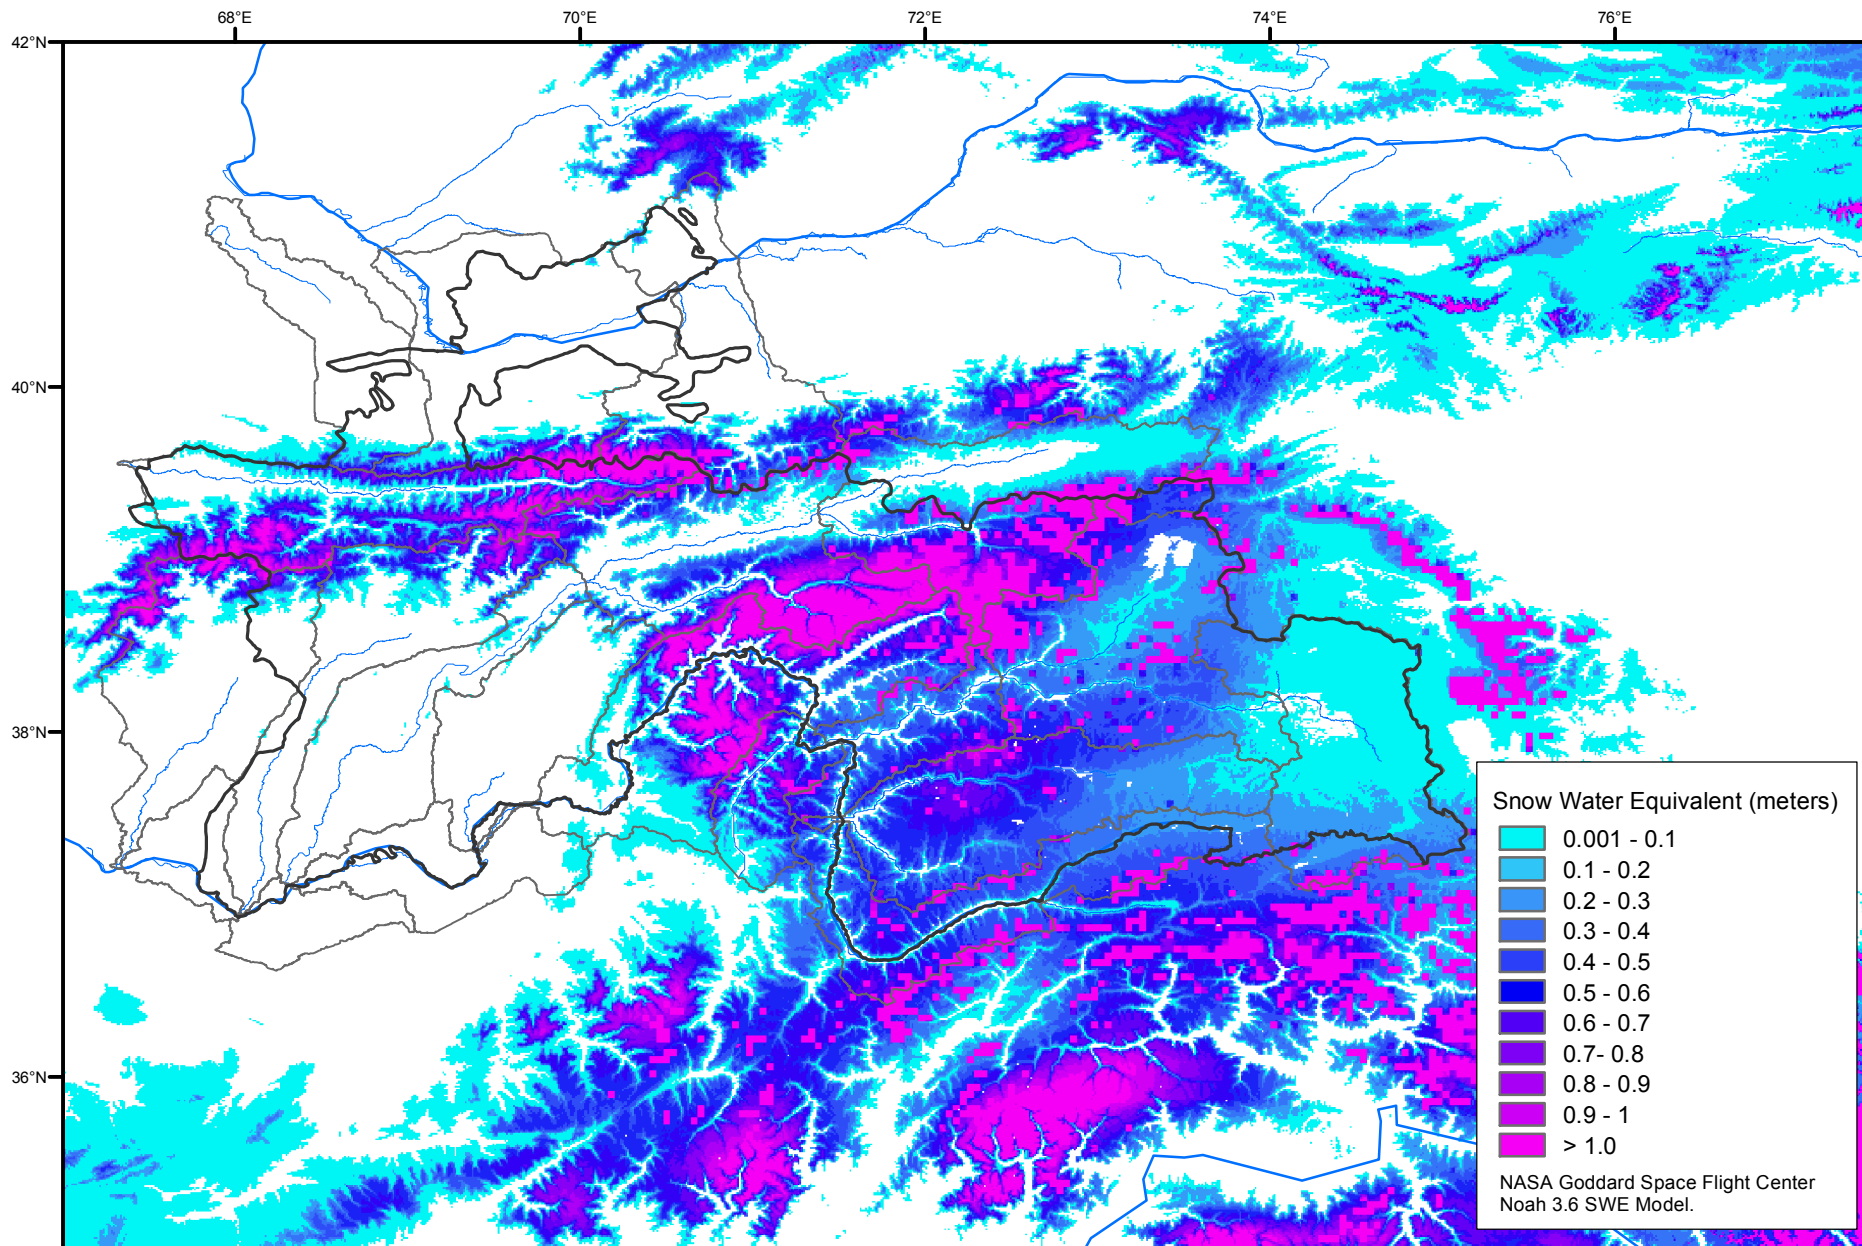

# Snow Water Equivalent by Basin

April 30, 2013

Map created by USGS/EROS