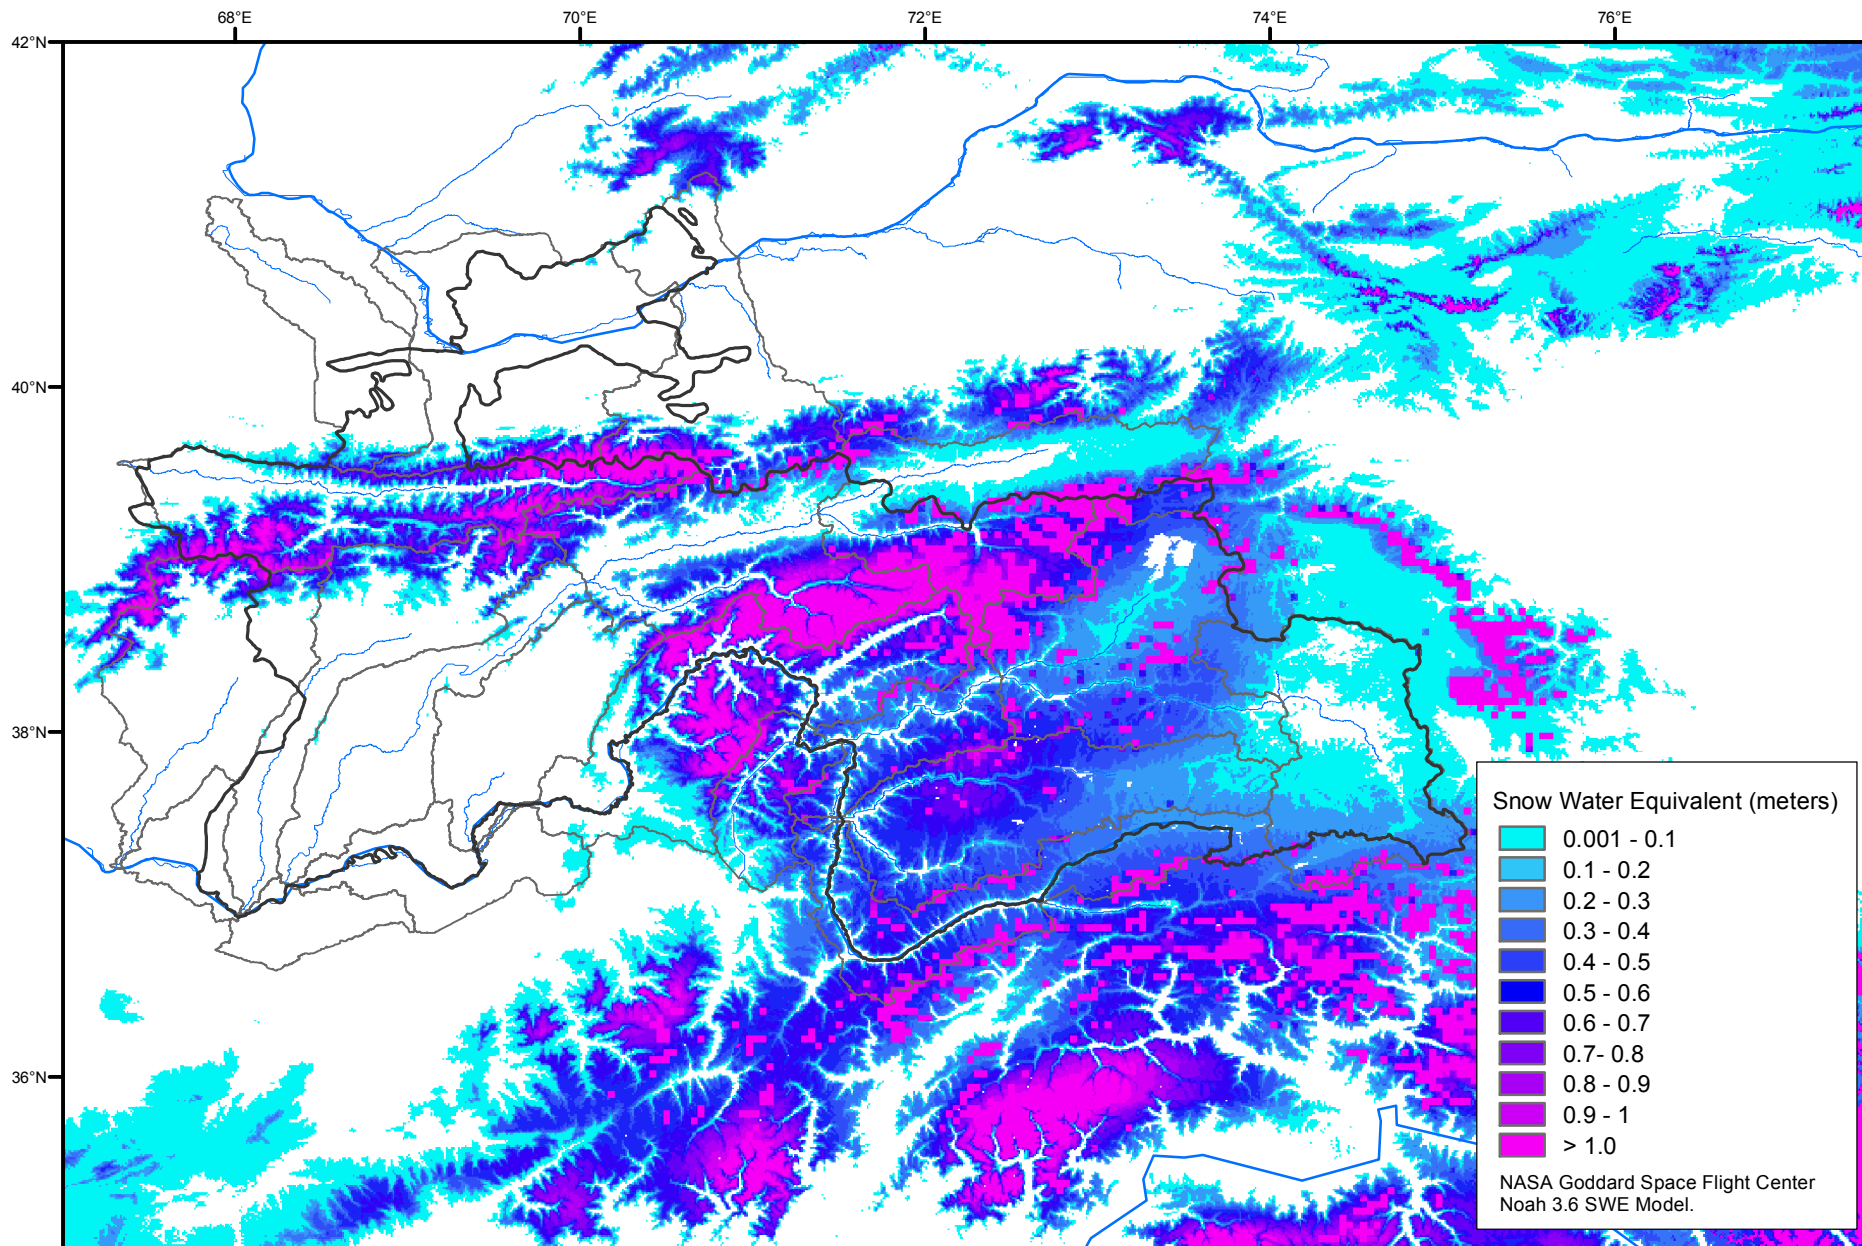

Snow Water Equivalent by Basin

May 02, 2013

Map created by USGS/EROS