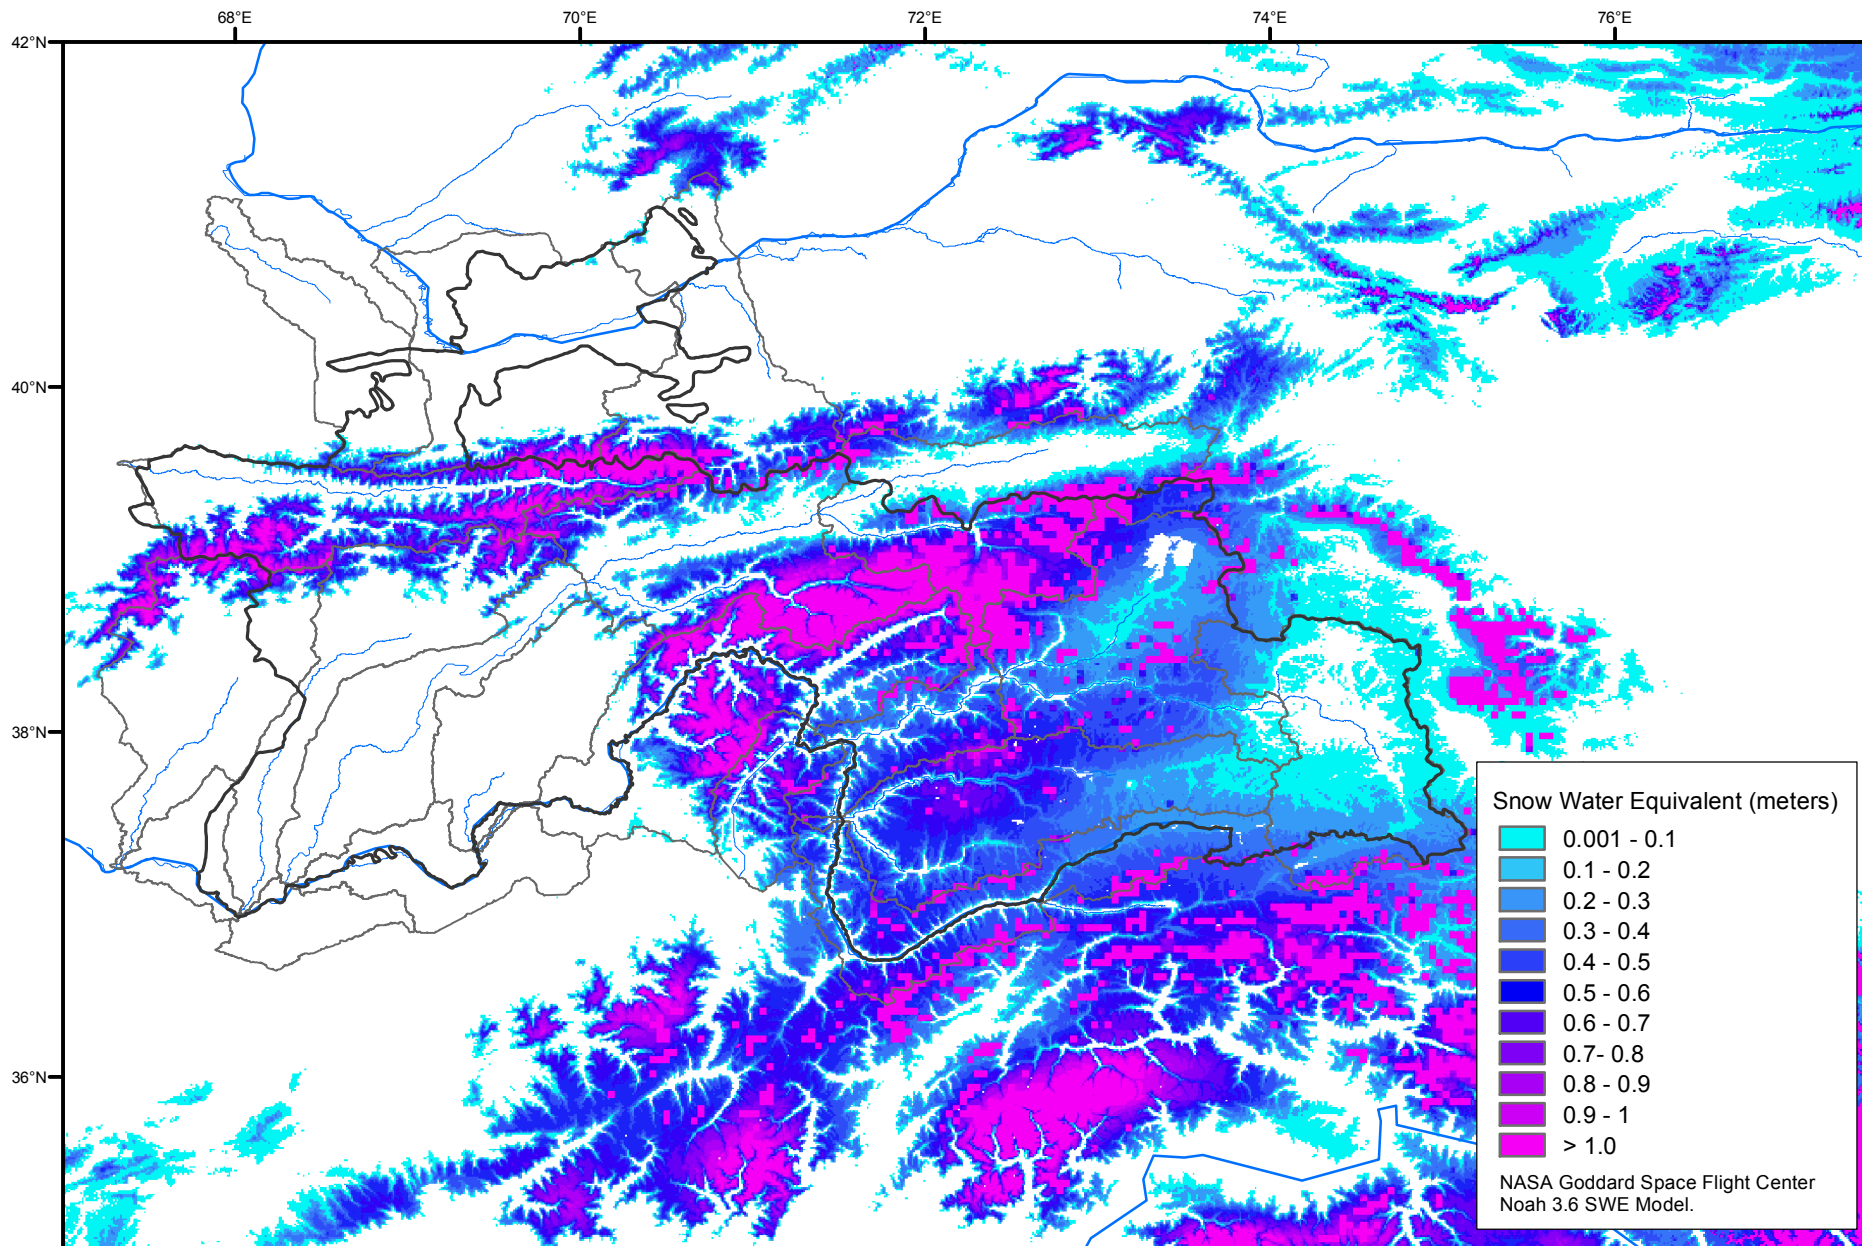

# Snow Water Equivalent by Basin

May 06, 2013

Map created by USGS/EROS