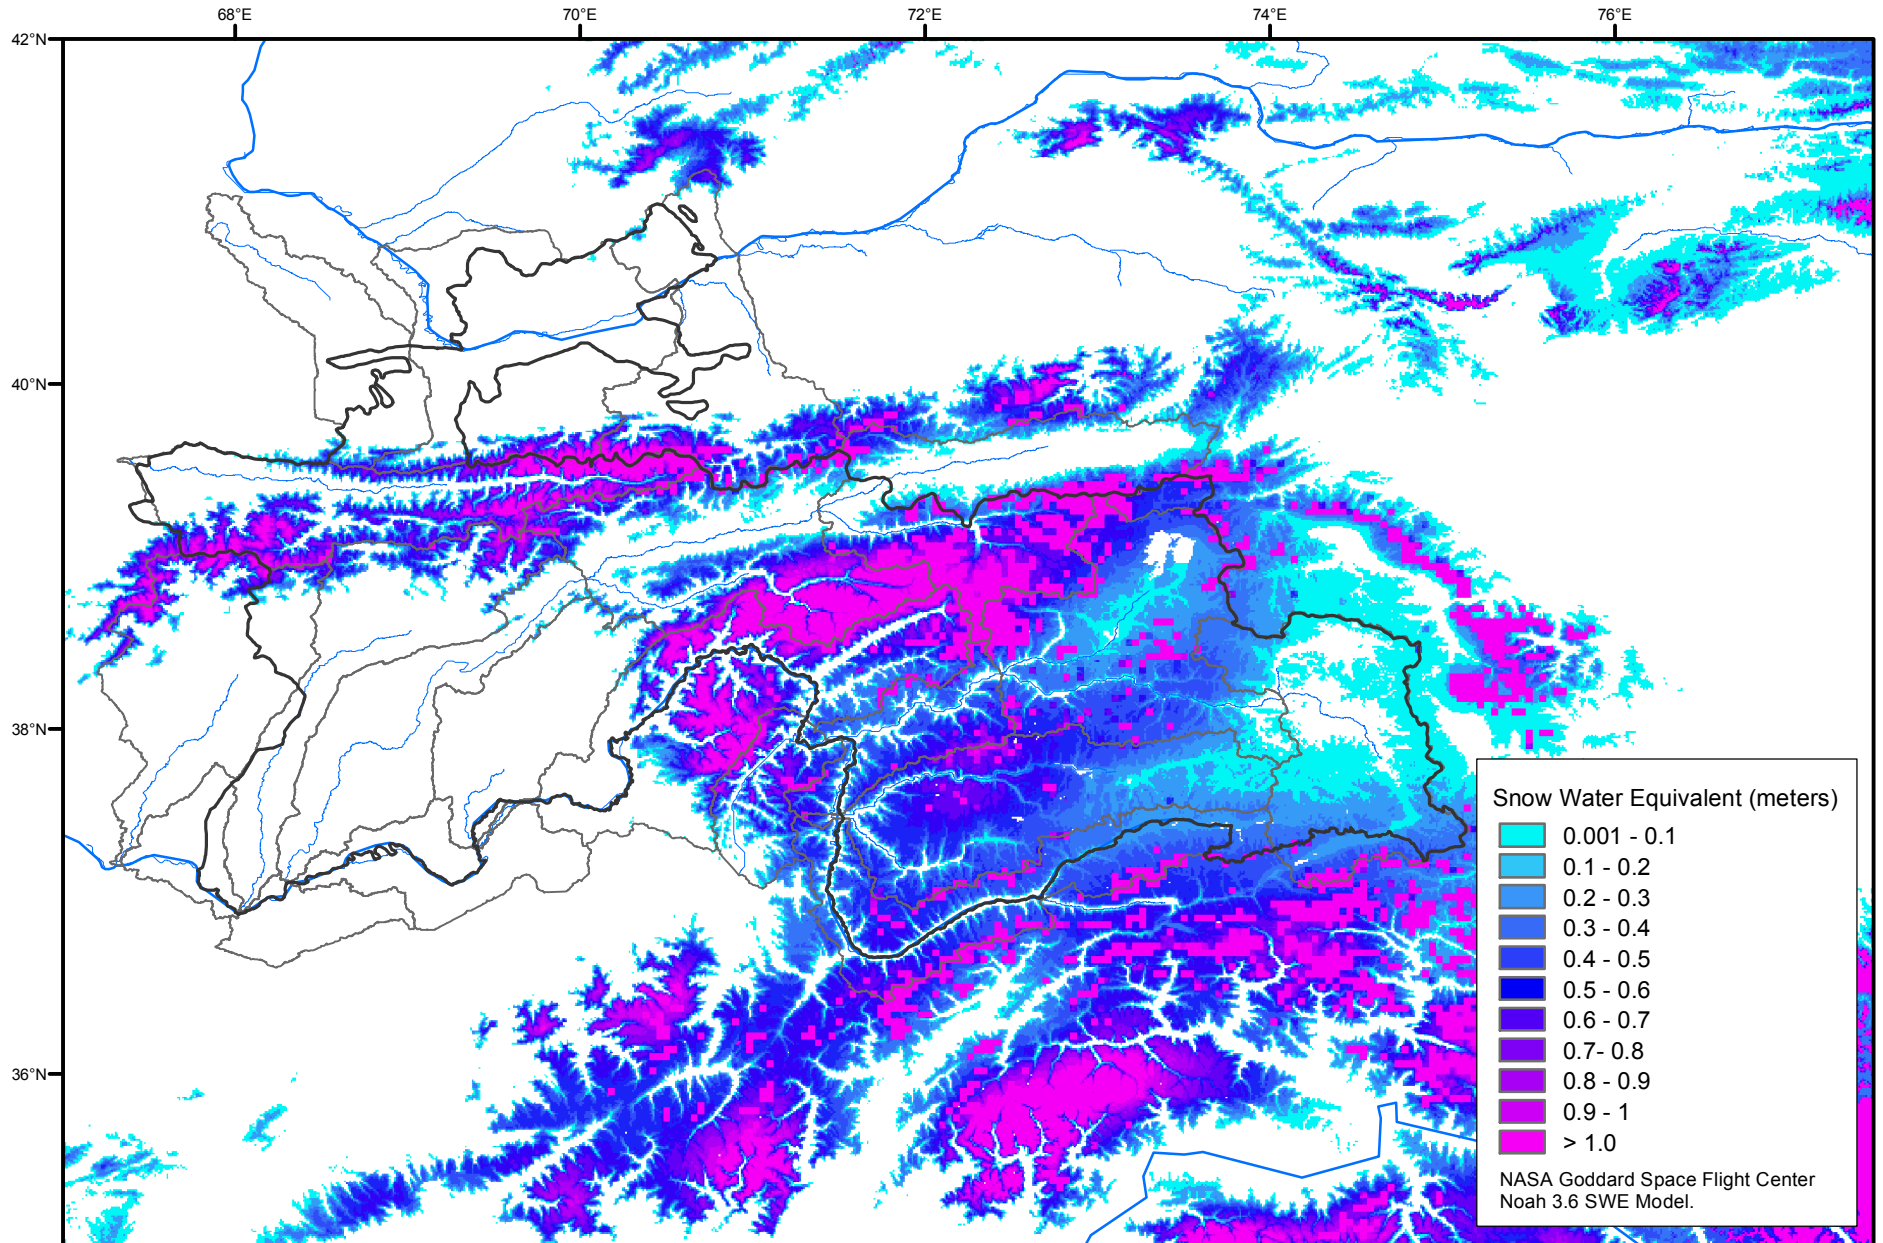

Snow Water Equivalent by Basin

May 09, 2013

Map created by USGS/EROS