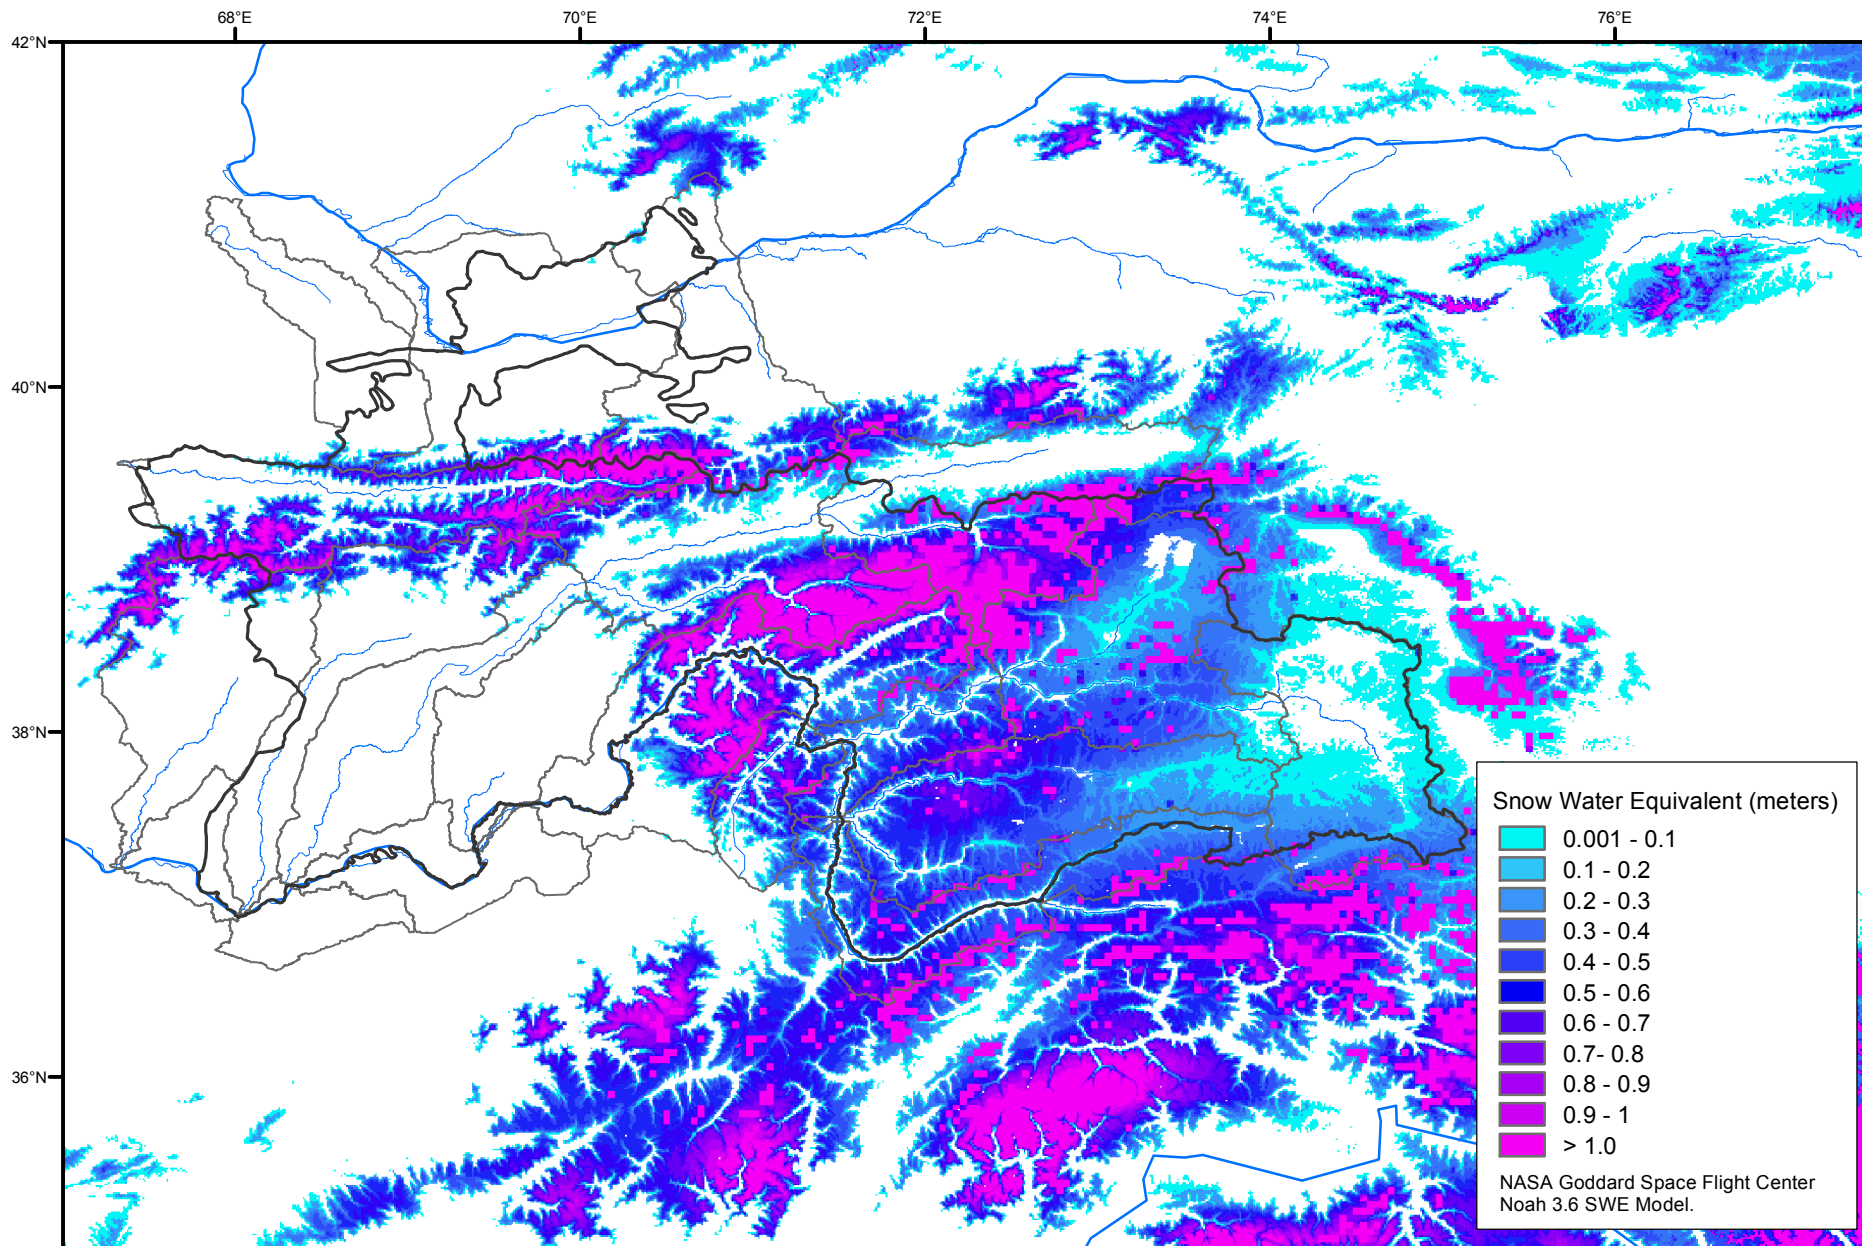

Snow Water Equivalent by Basin

May 10, 2013

Map created by USGS/EROS