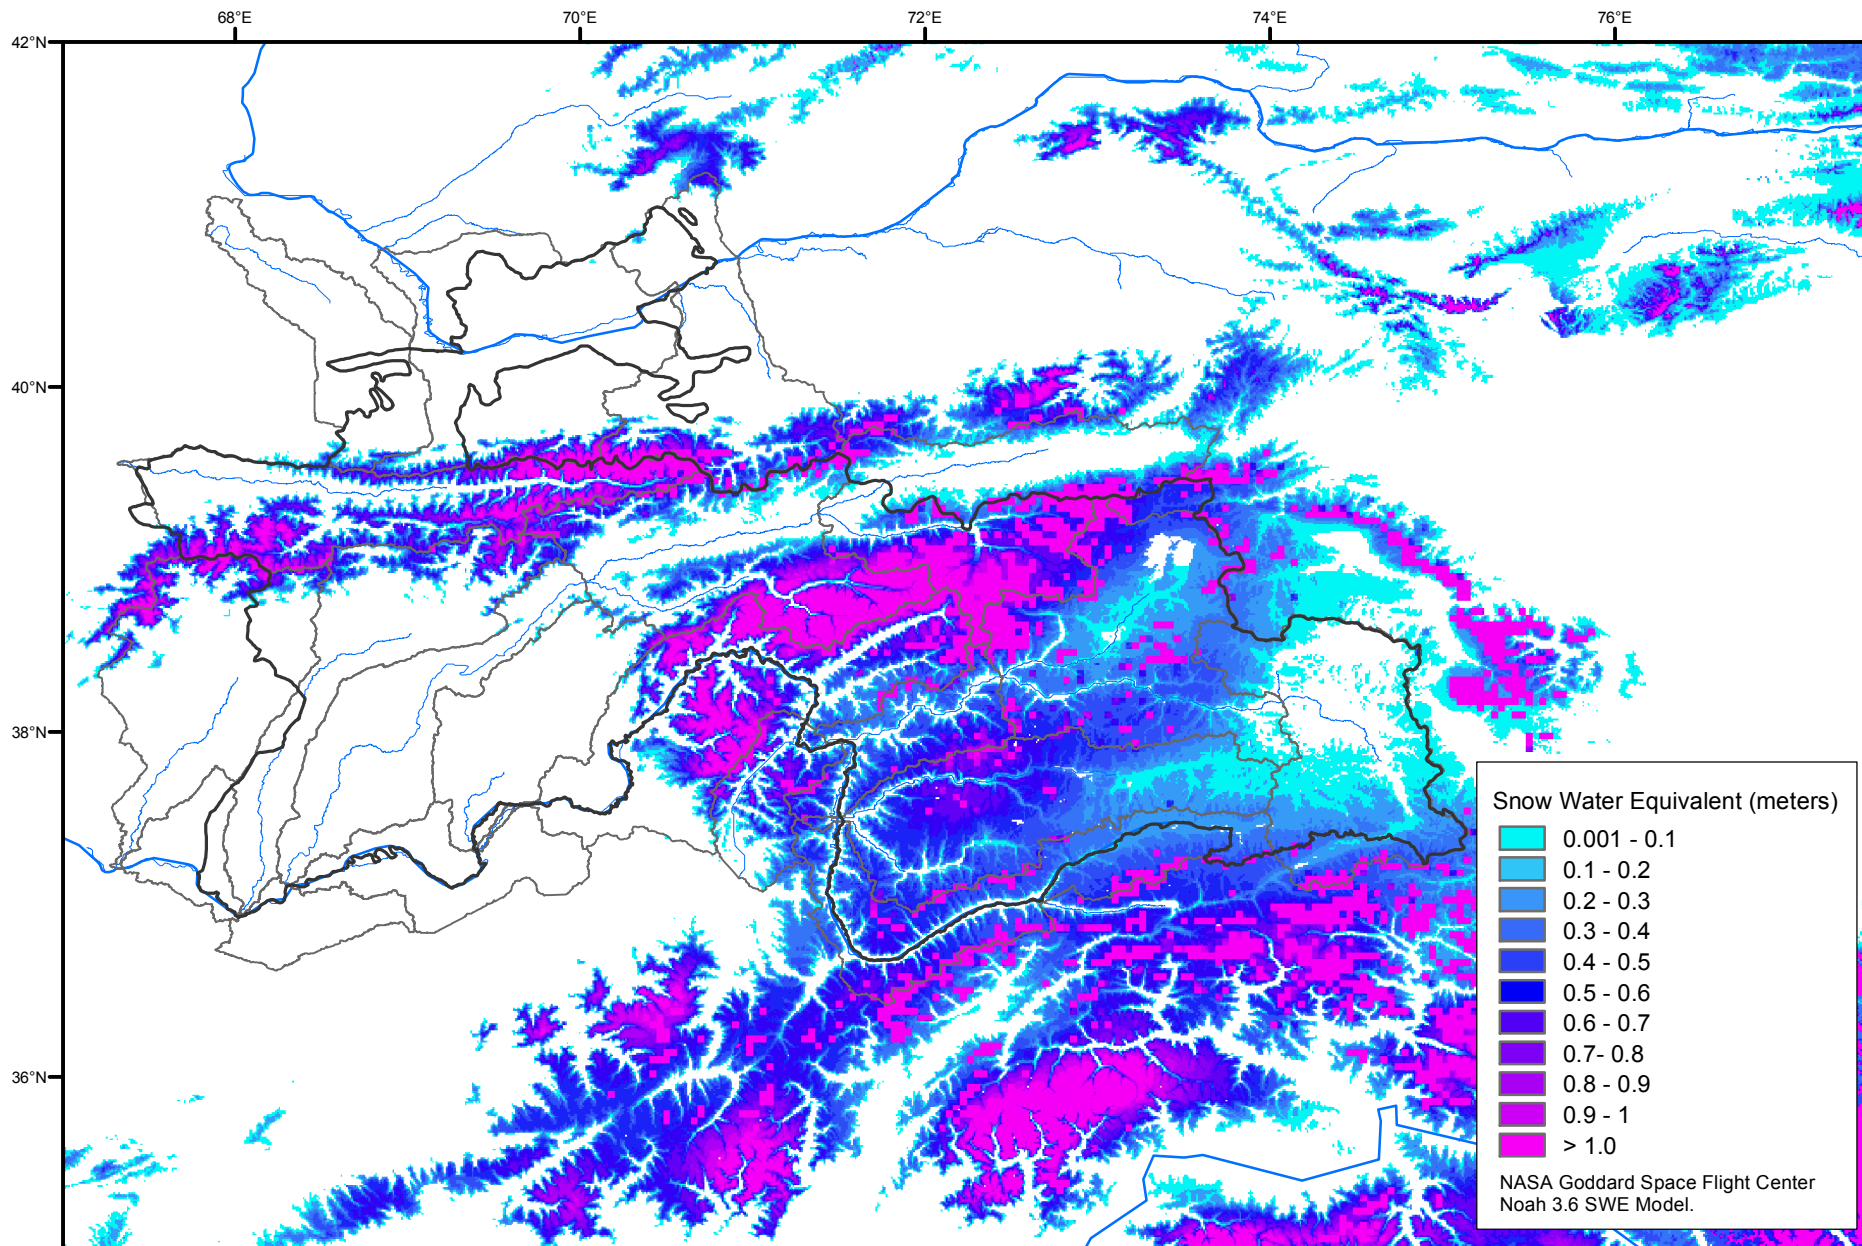

Snow Water Equivalent by Basin

May 12, 2013

Map created by USGS/EROS